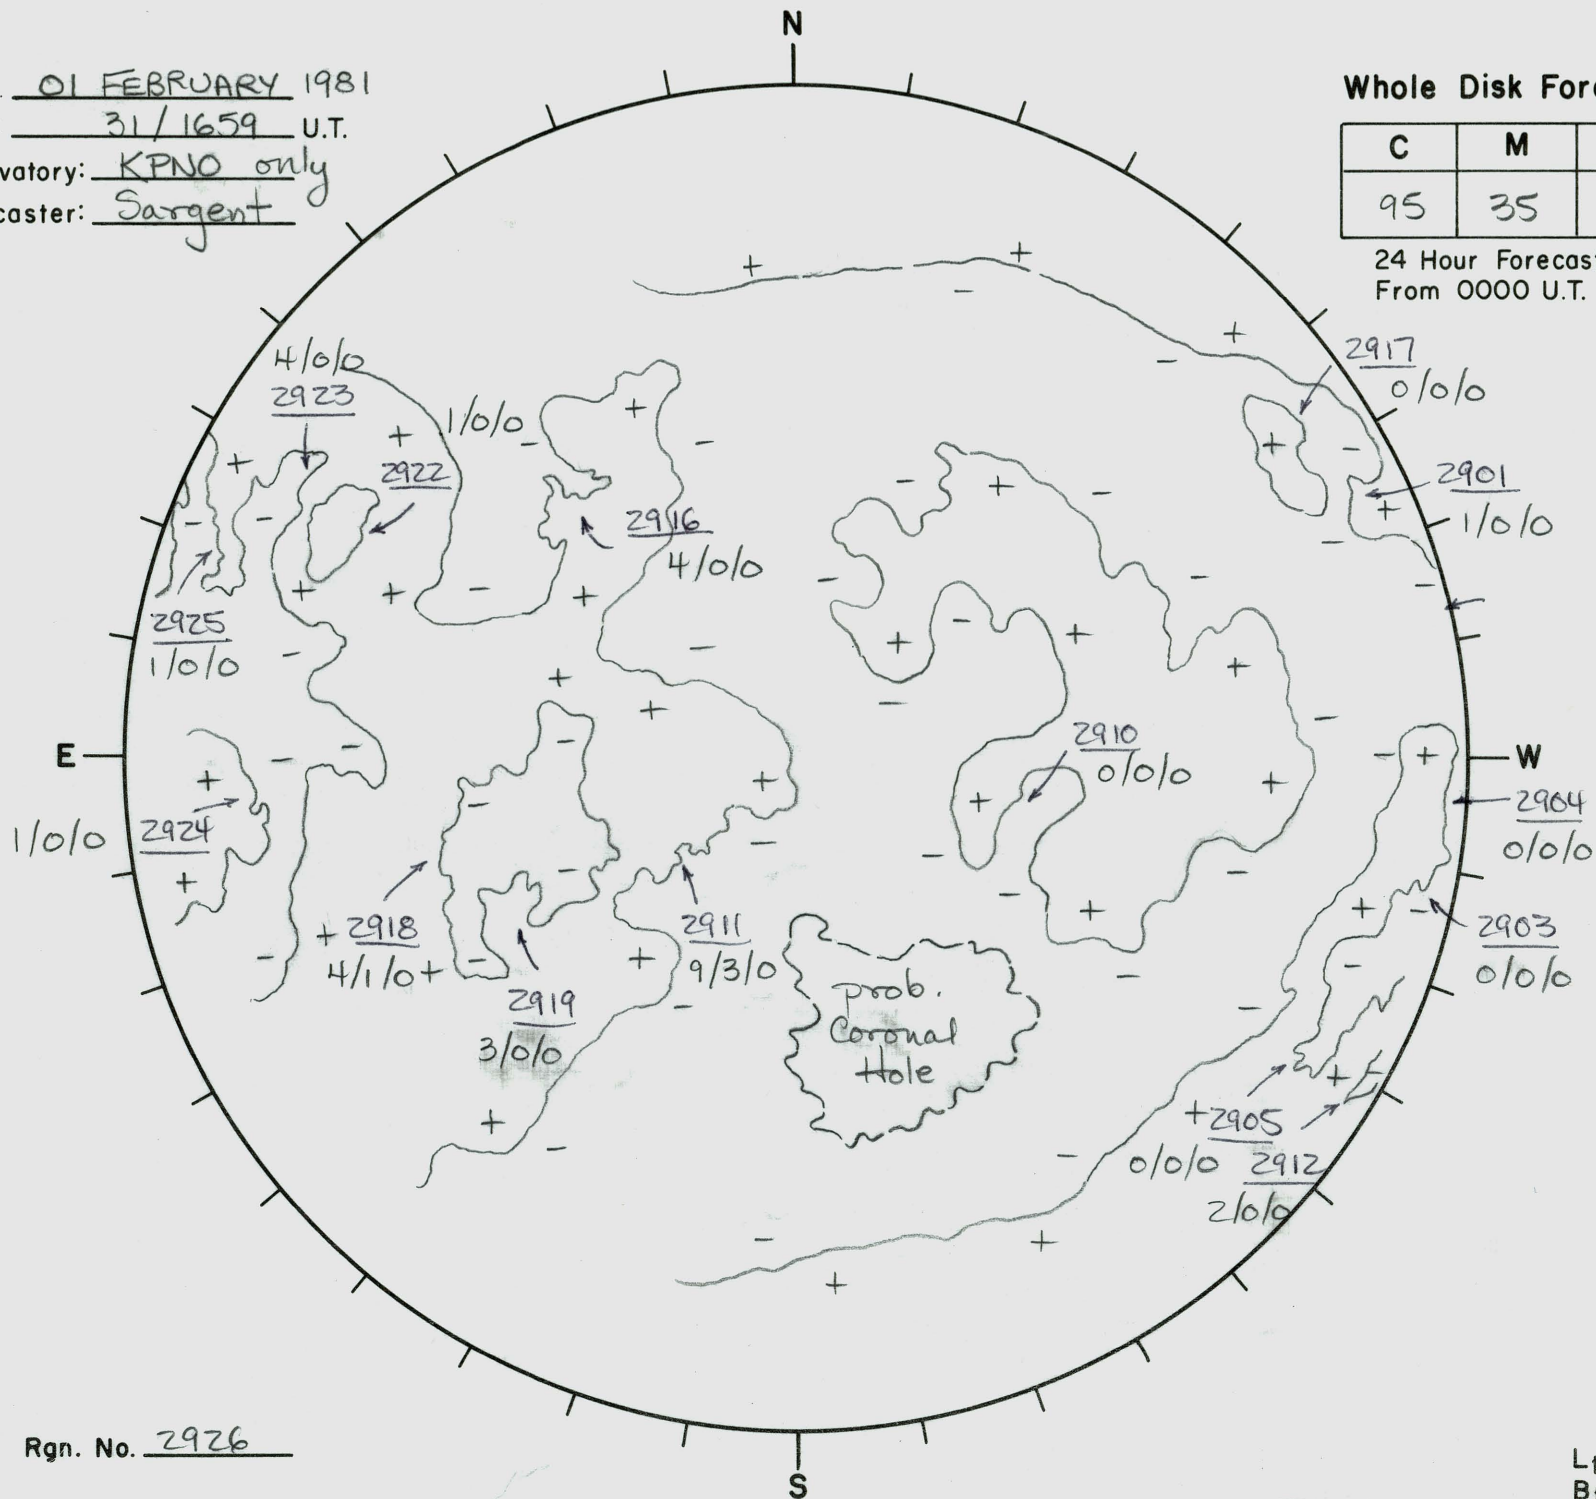

Date: 01 FEBRUARY 1981
 Time: 31/1659 U.T.
 Observatory: KPNO only
 Forecaster: Sargent

Whole Disk Forecast

C	M	X	P
95	35	05	01

24 Hour Forecast
 From 0000 U.T. to 0000 U.T.

Next Rgn. No. 2926

L_† 110.2°
 B_† -6.0°