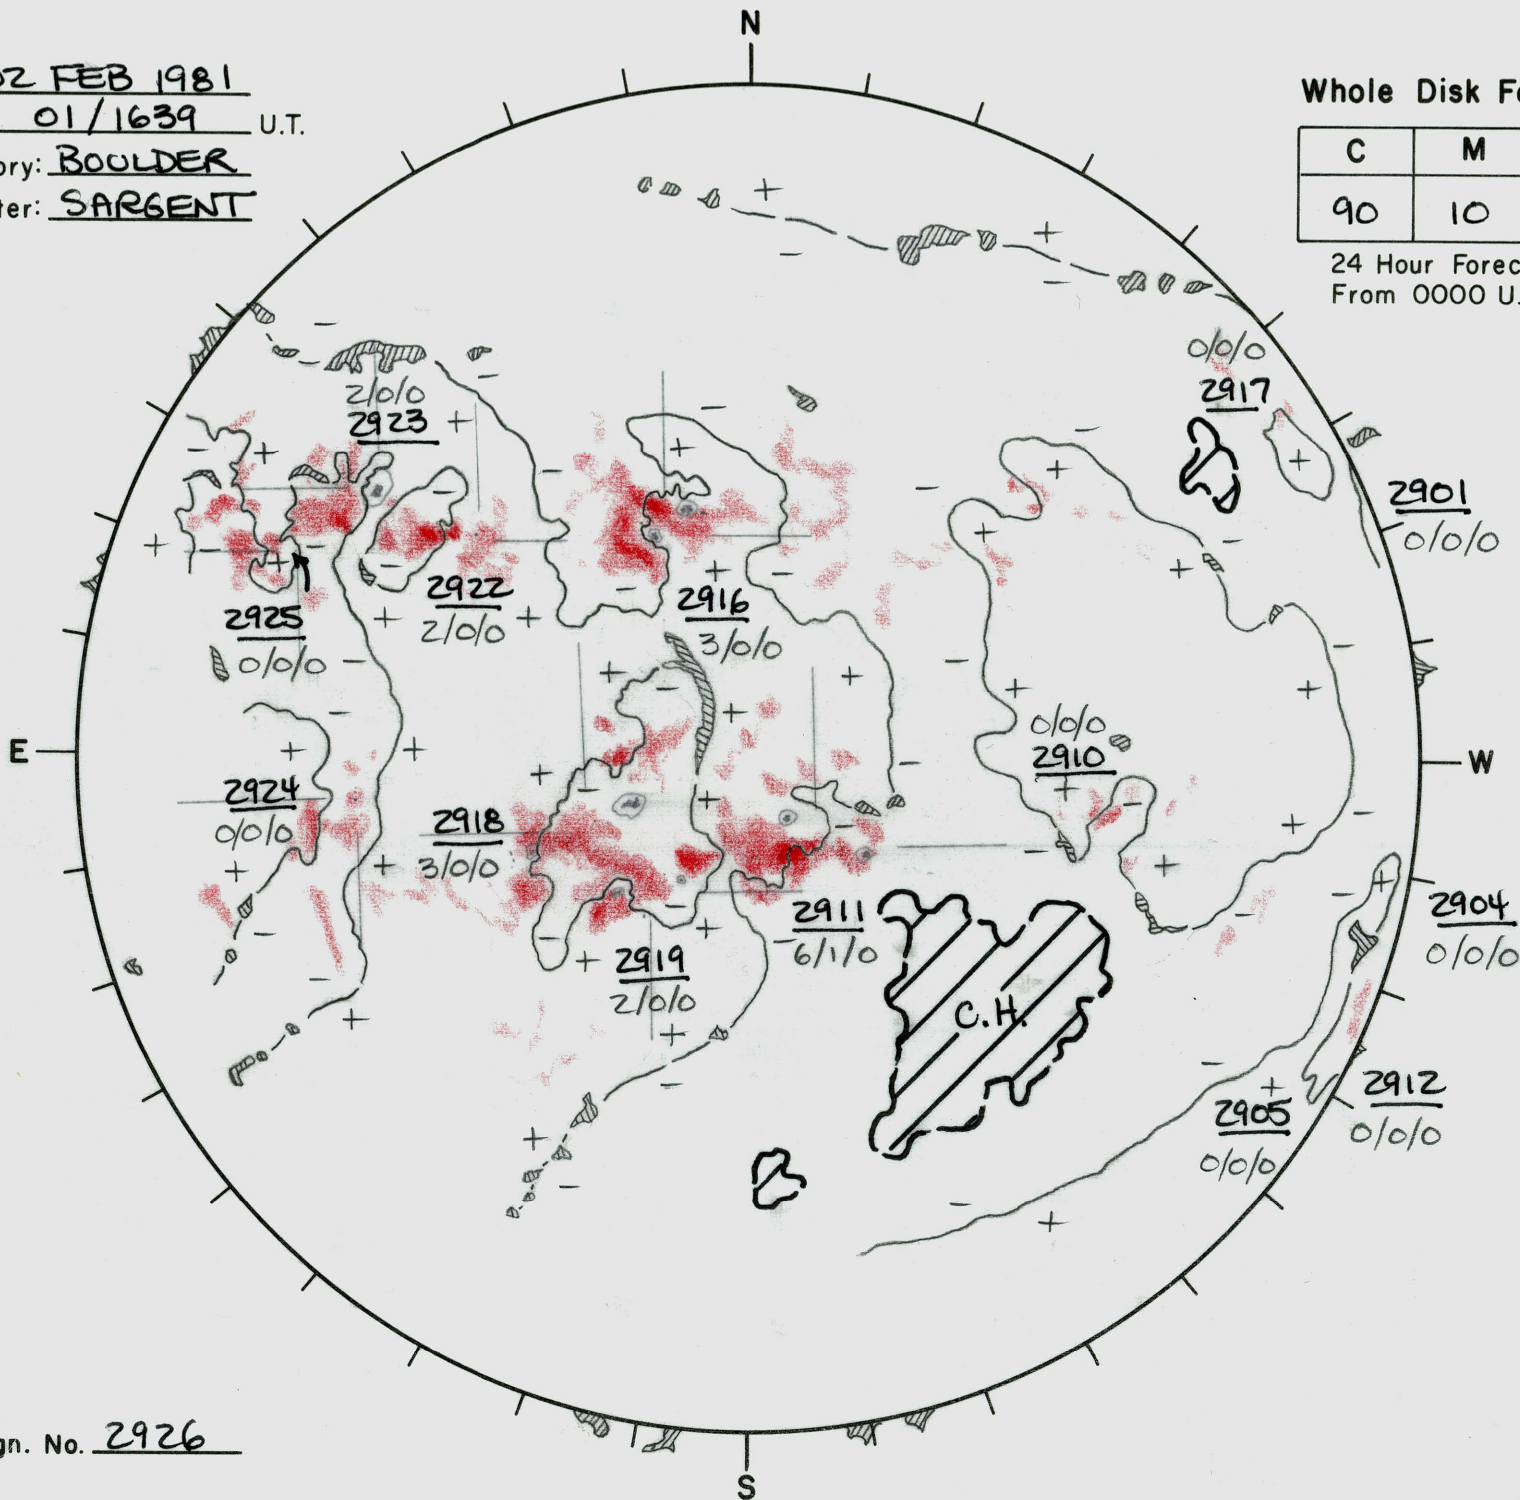

Date: 02 FEB 1981  
 Time: 01/1639 U.T.  
 Observatory: BOULDER  
 Forecaster: SARGENT

Whole Disk Forecast

| C  | M  | X  | P  |
|----|----|----|----|
| 90 | 10 | 01 | 01 |

24 Hour Forecast  
 From 0000 U.T. to 0000 U.T.

Next Rgn. No. 2926

L<sub>f</sub> 97.1°  
 B<sub>f</sub> -6.1°