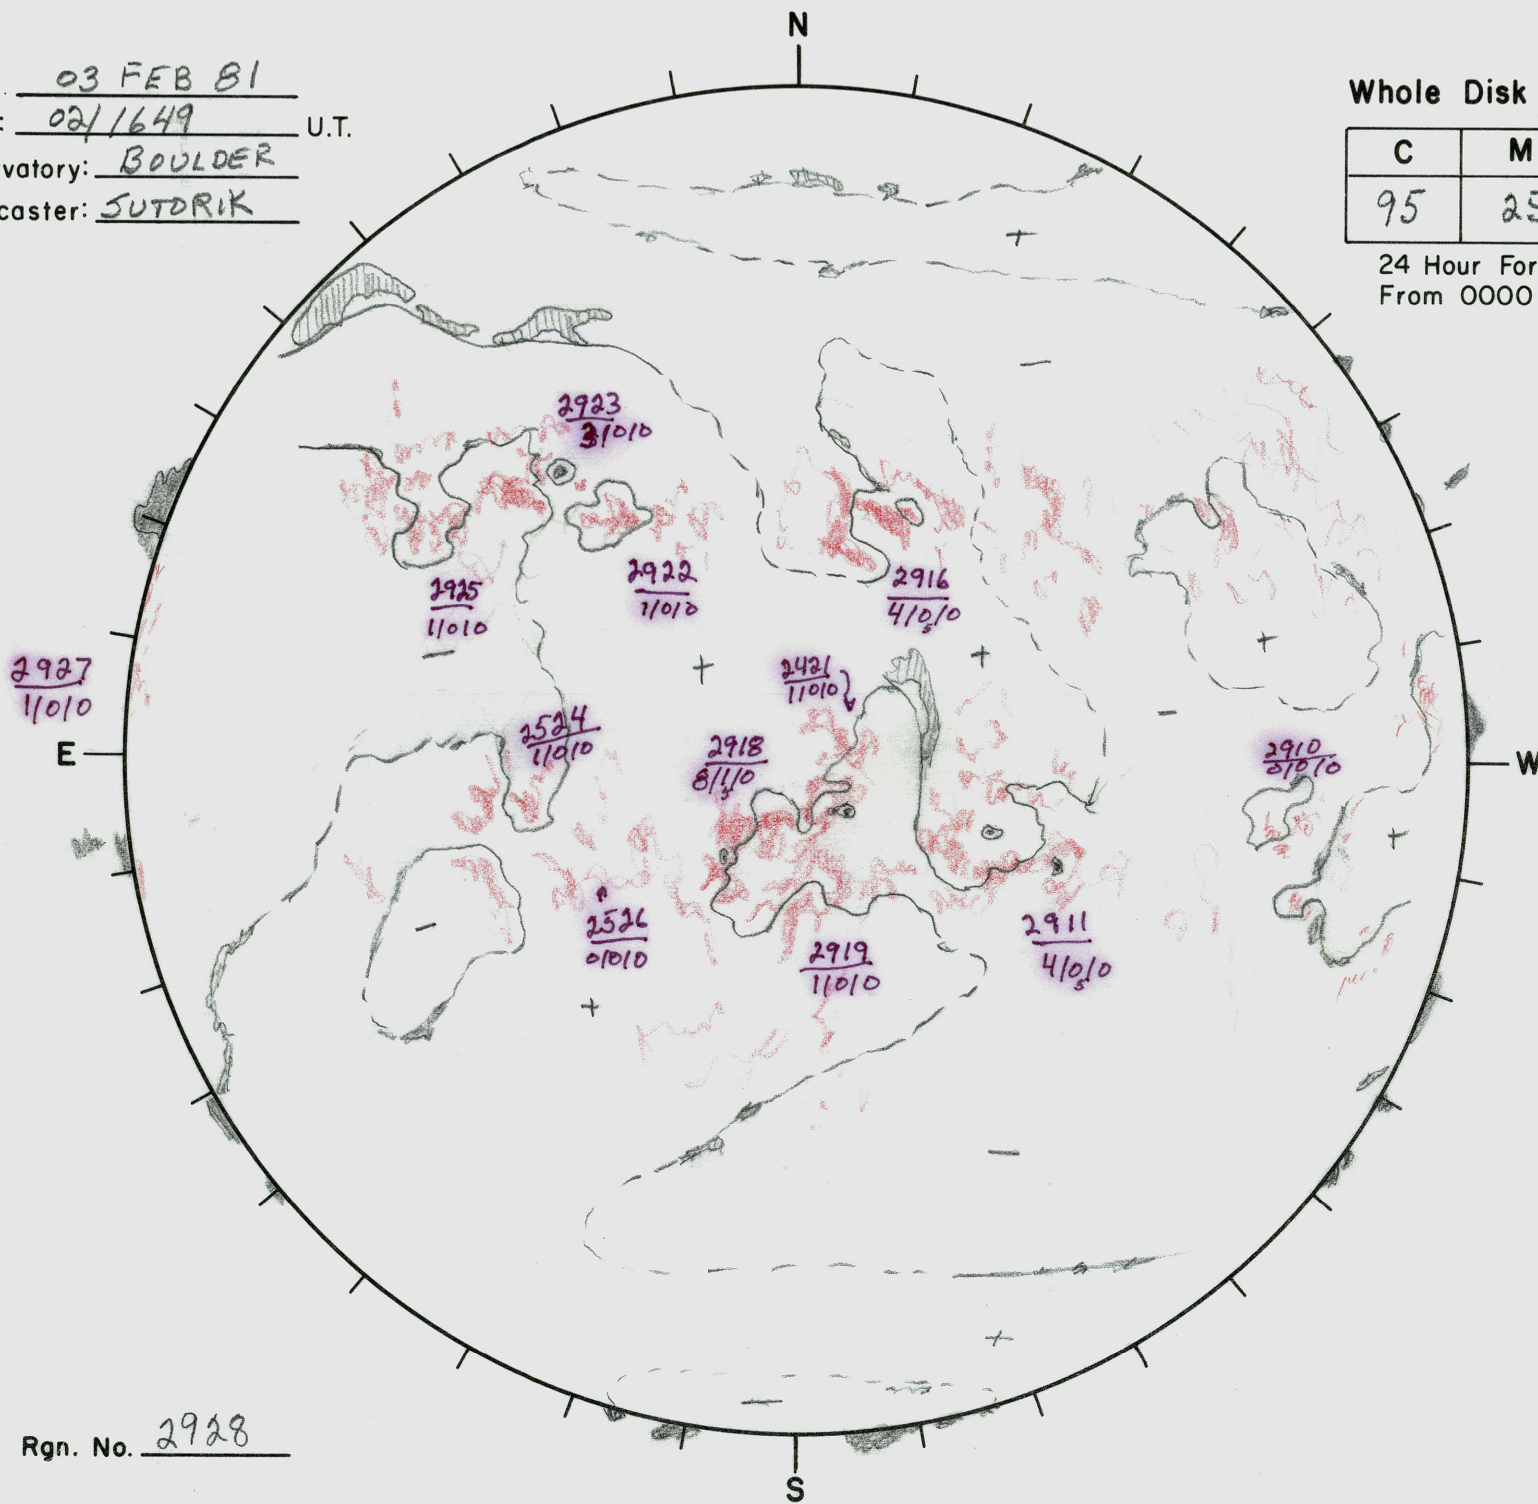

Date: 03 FEB 81
 Time: 02/1649 U.T.
 Observatory: BOULDER
 Forecaster: SUTORIK

Whole Disk Forecast

C	M	X
95	25	01

24 Hour Forecast
 From 0000 U.T. to 0000 U.T.

Next Rgn. No. 2928

L_f 084°
 B_f -6°