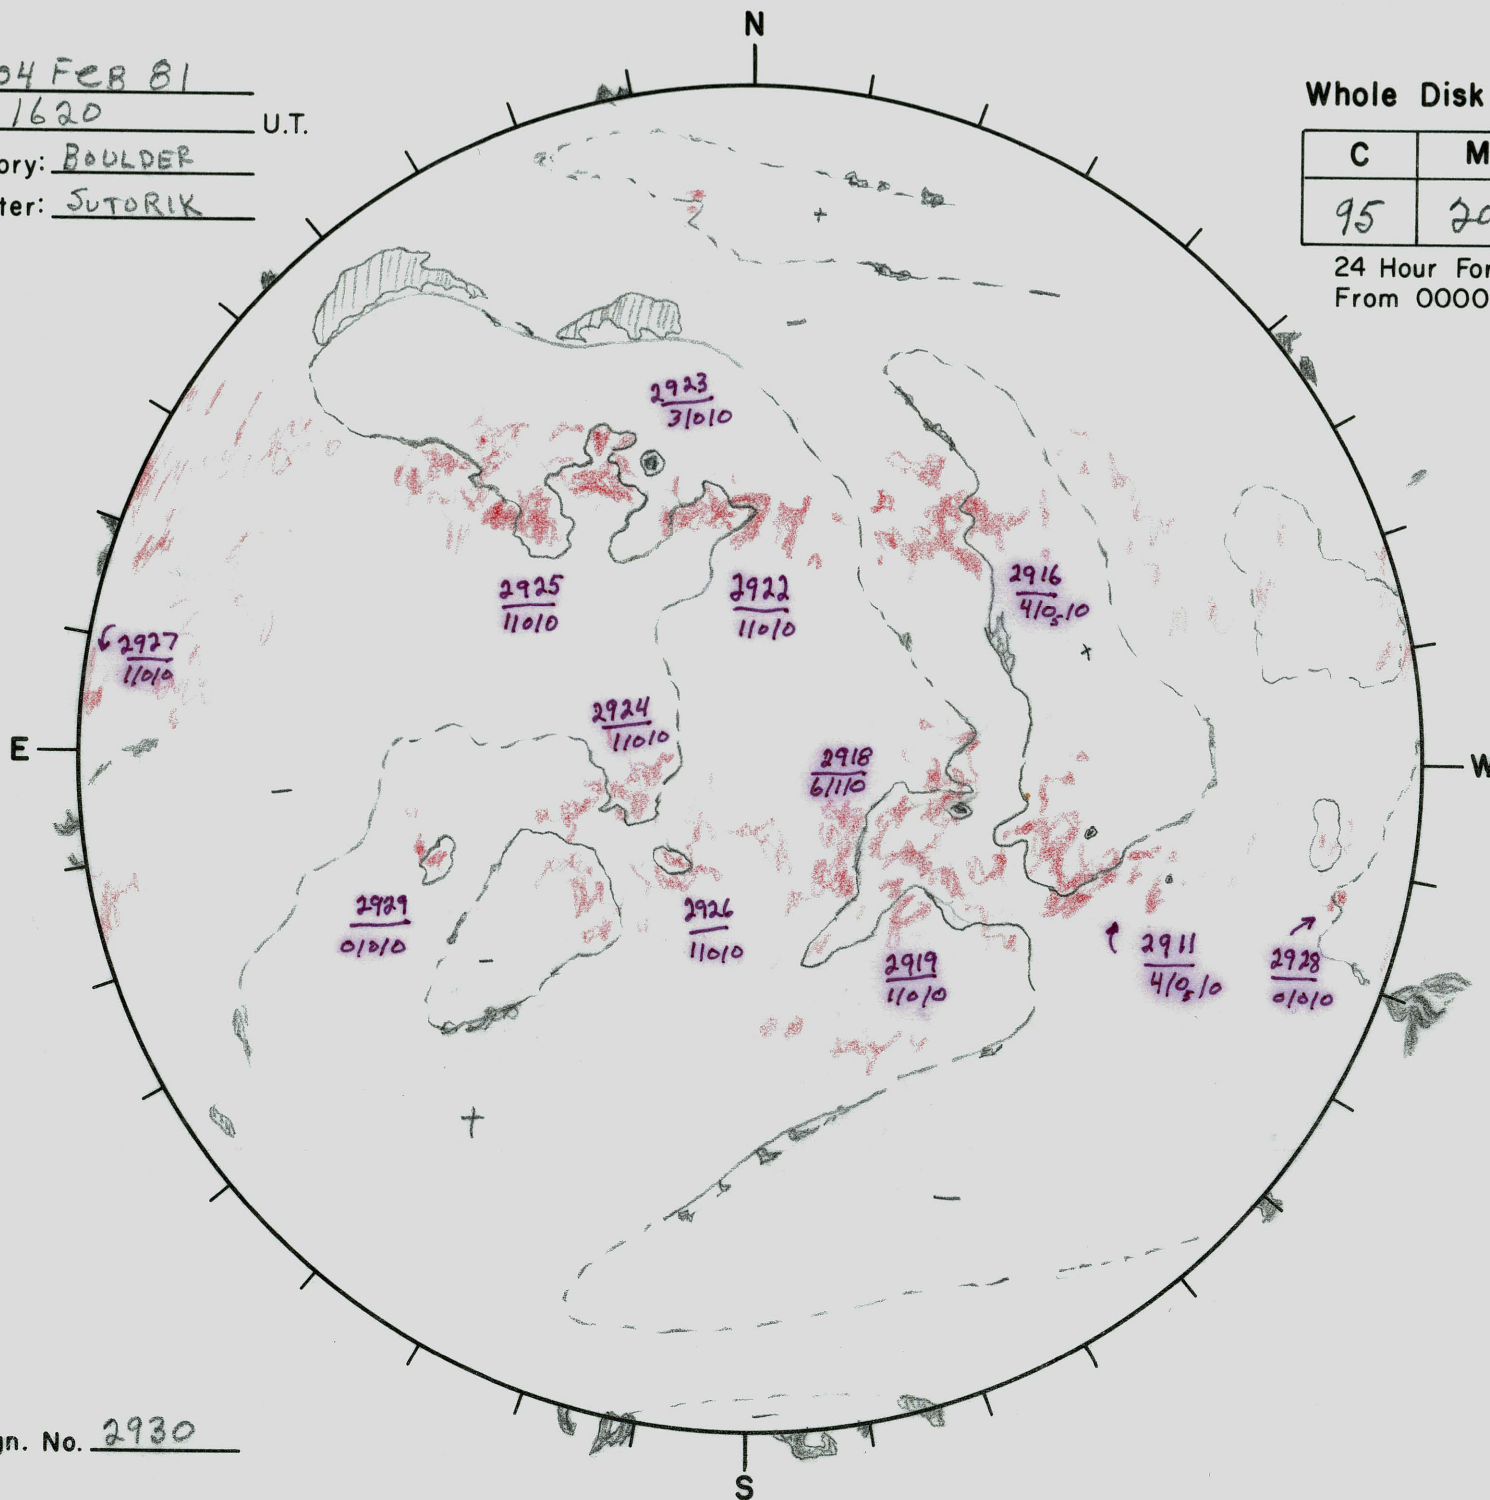

Date: 04 FEB 81
 Time: 1620 U.T.
 Observatory: BOULDER
 Forecaster: SUTORIK

Whole Disk Forecast

C	M	X
95	20	01

24 Hour Forecast
 From 0000 U.T. to 0000 U.T.

Next Rgn. No. 2930

L_t 71°
 B_t -6°