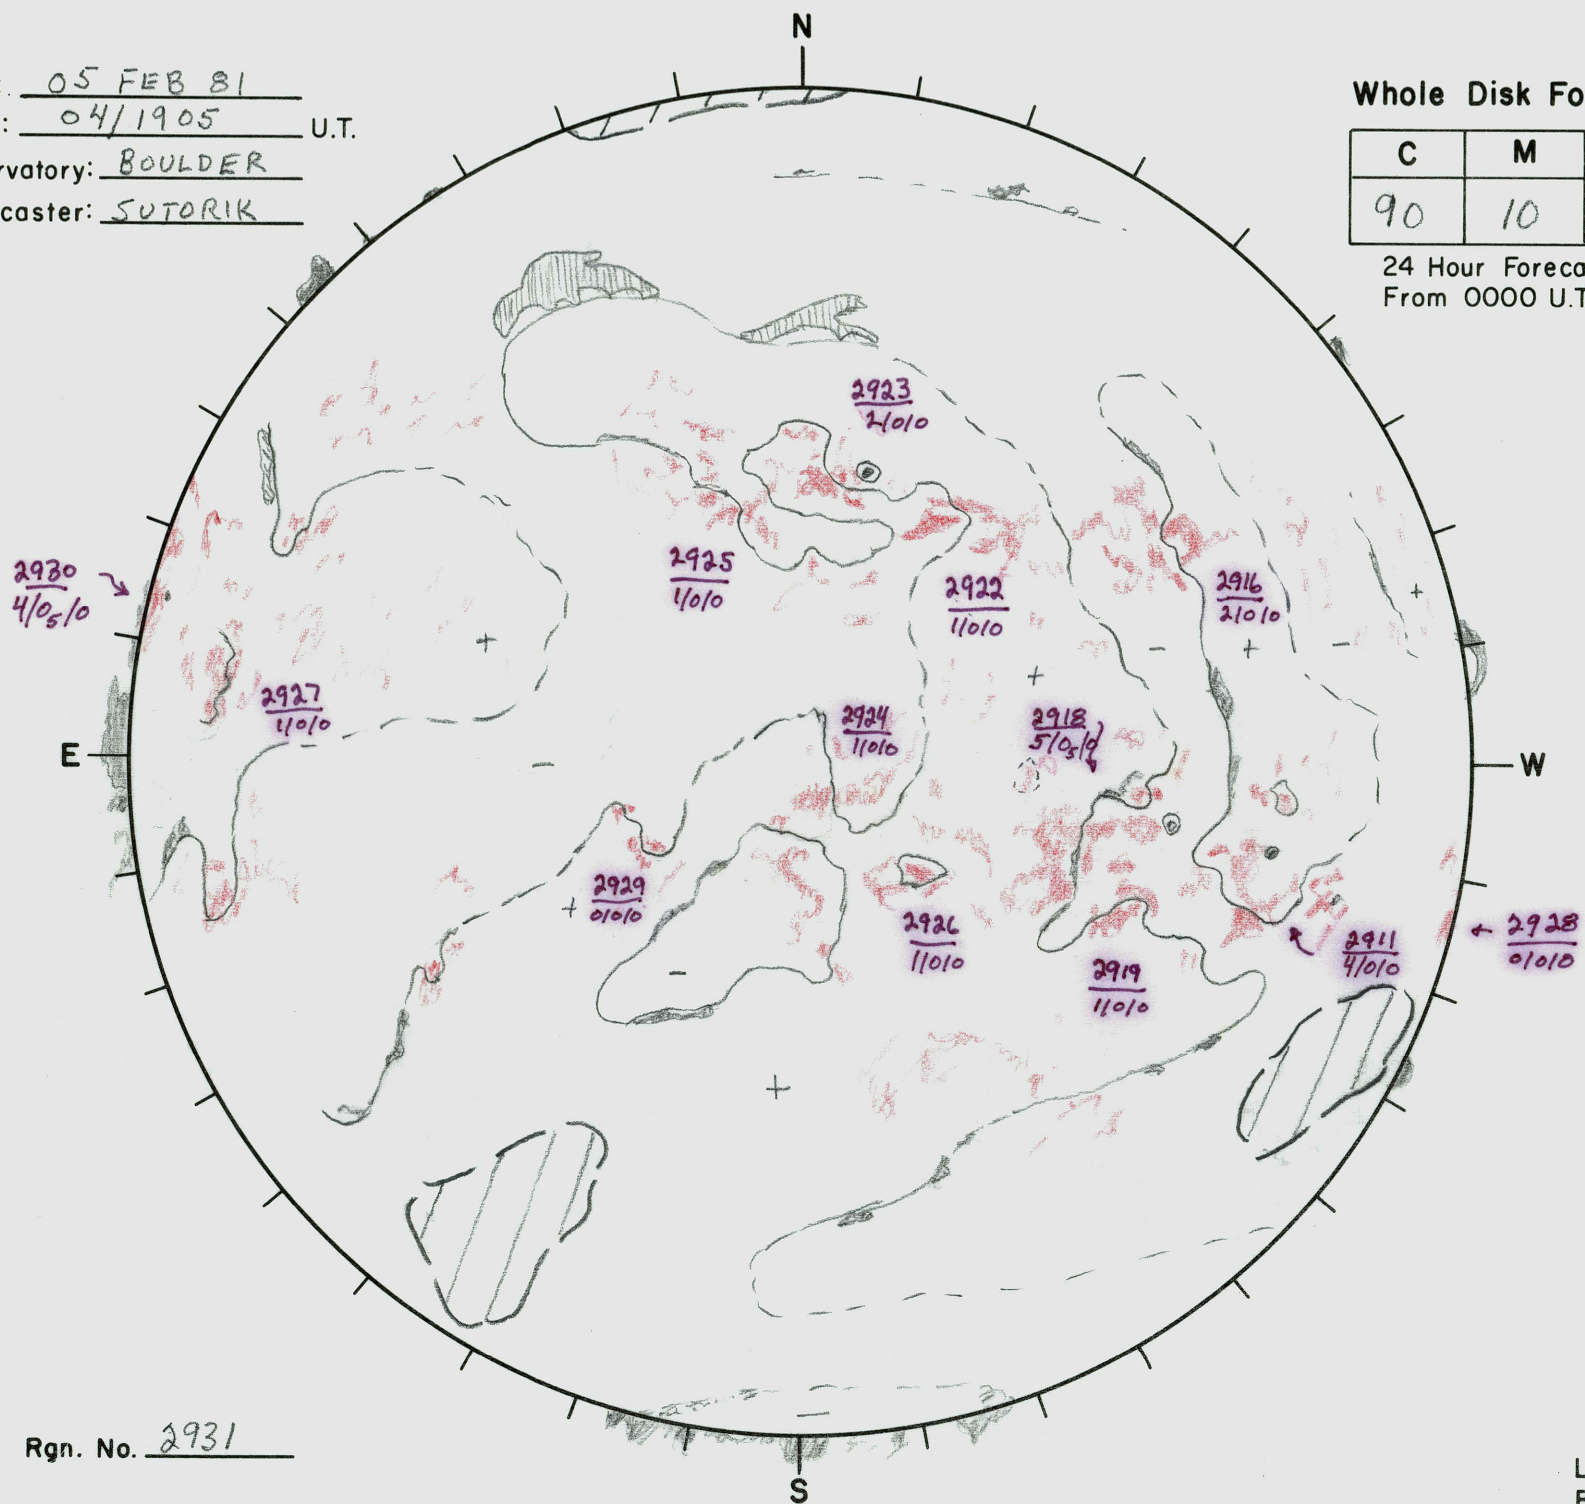

Date: 05 FEB 81
 Time: 04/1905 U.T.
 Observatory: BOULDER
 Forecaster: SUTORIK

Whole Disk Forecast

C	M	X
90	10	01

24 Hour Forecast
 From 0000 U.T. to 0000 U.T.

Next Rgn. No. 2931

L_t 56°
 B_t -6°