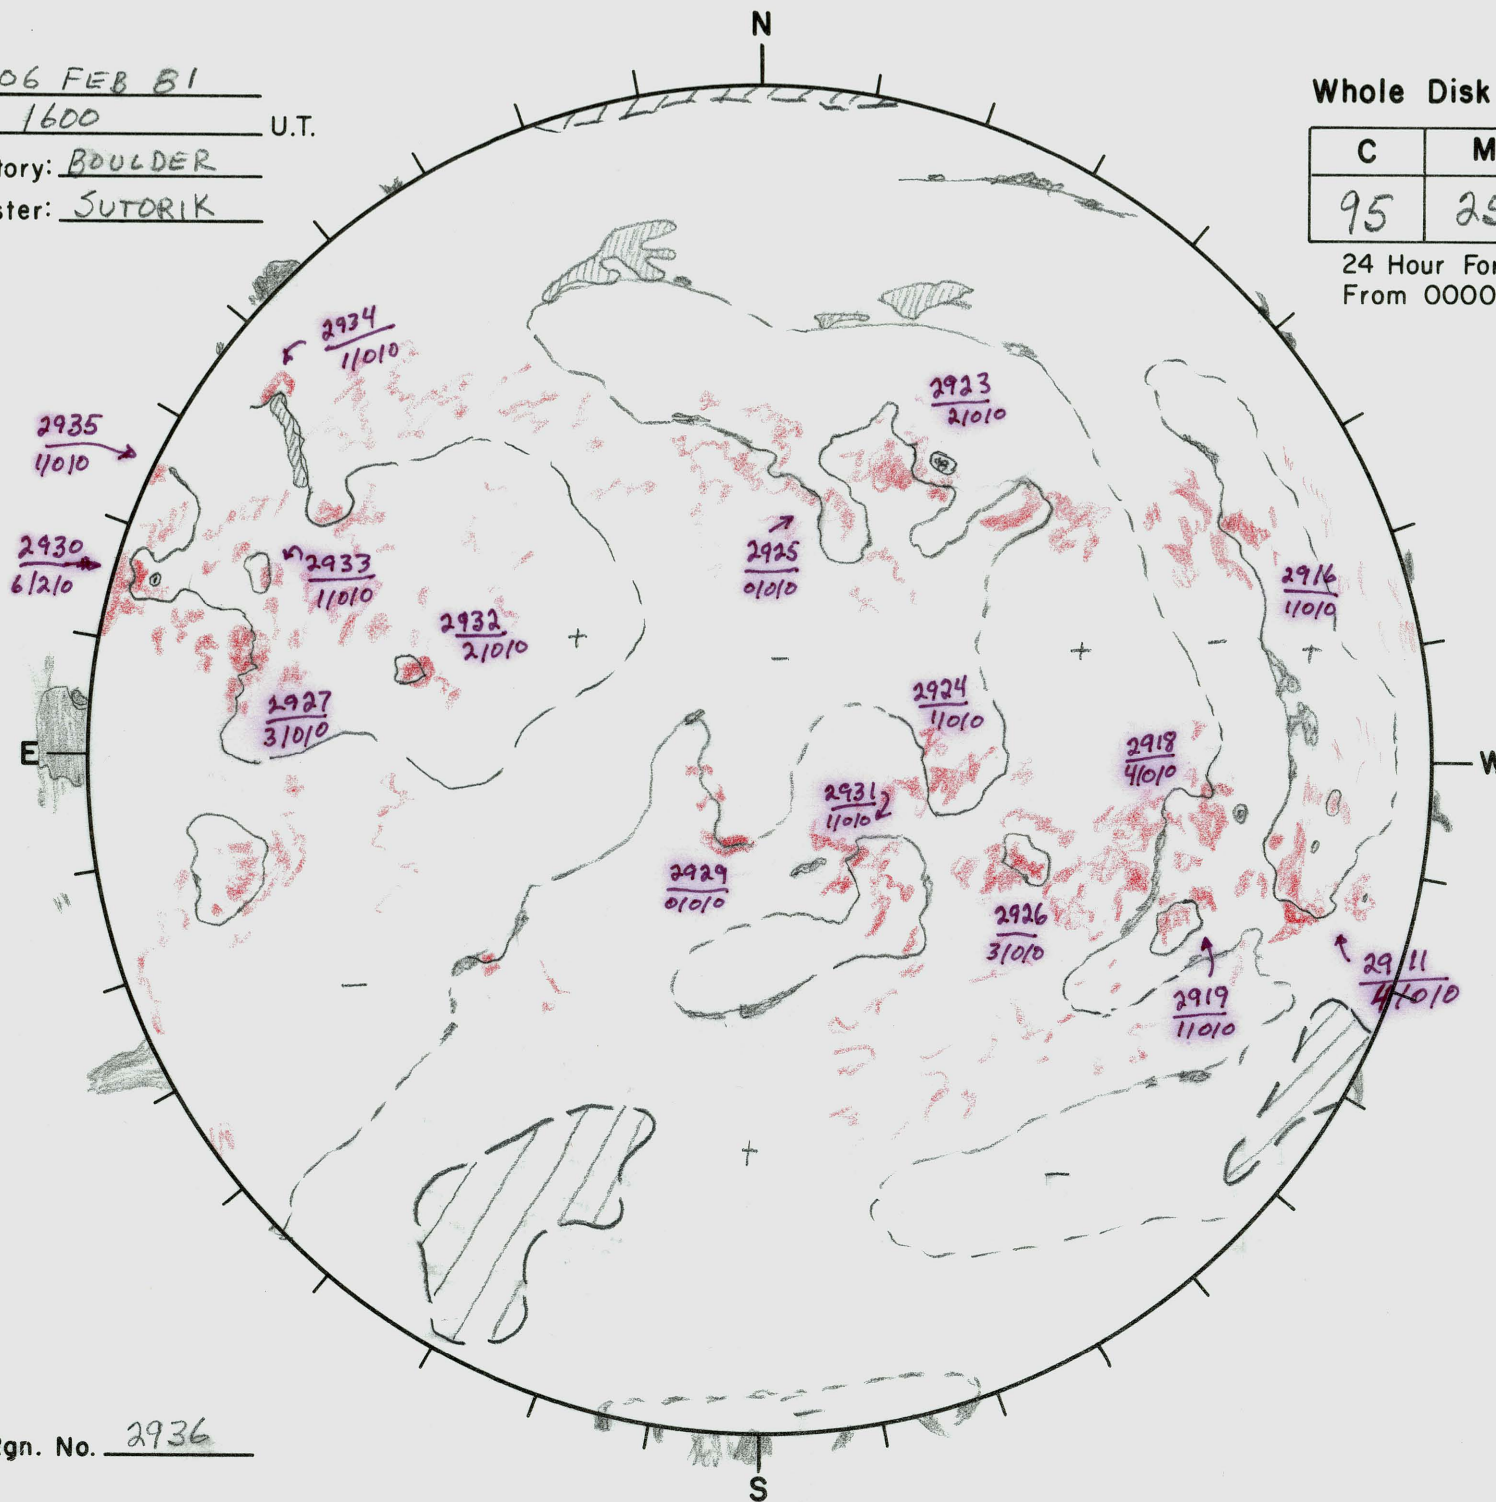

Date: 06 FEB 81
 Time: 1600 U.T.
 Observatory: BOULDER
 Forecaster: SUTORIK

Whole Disk Forecast

C	M	X
95	25	01

24 Hour Forecast
 From 0000 U.T. to 0000 U.T.

Next Rgn. No. 2936

Lt $\frac{45^\circ}{-6^\circ}$
 Bt