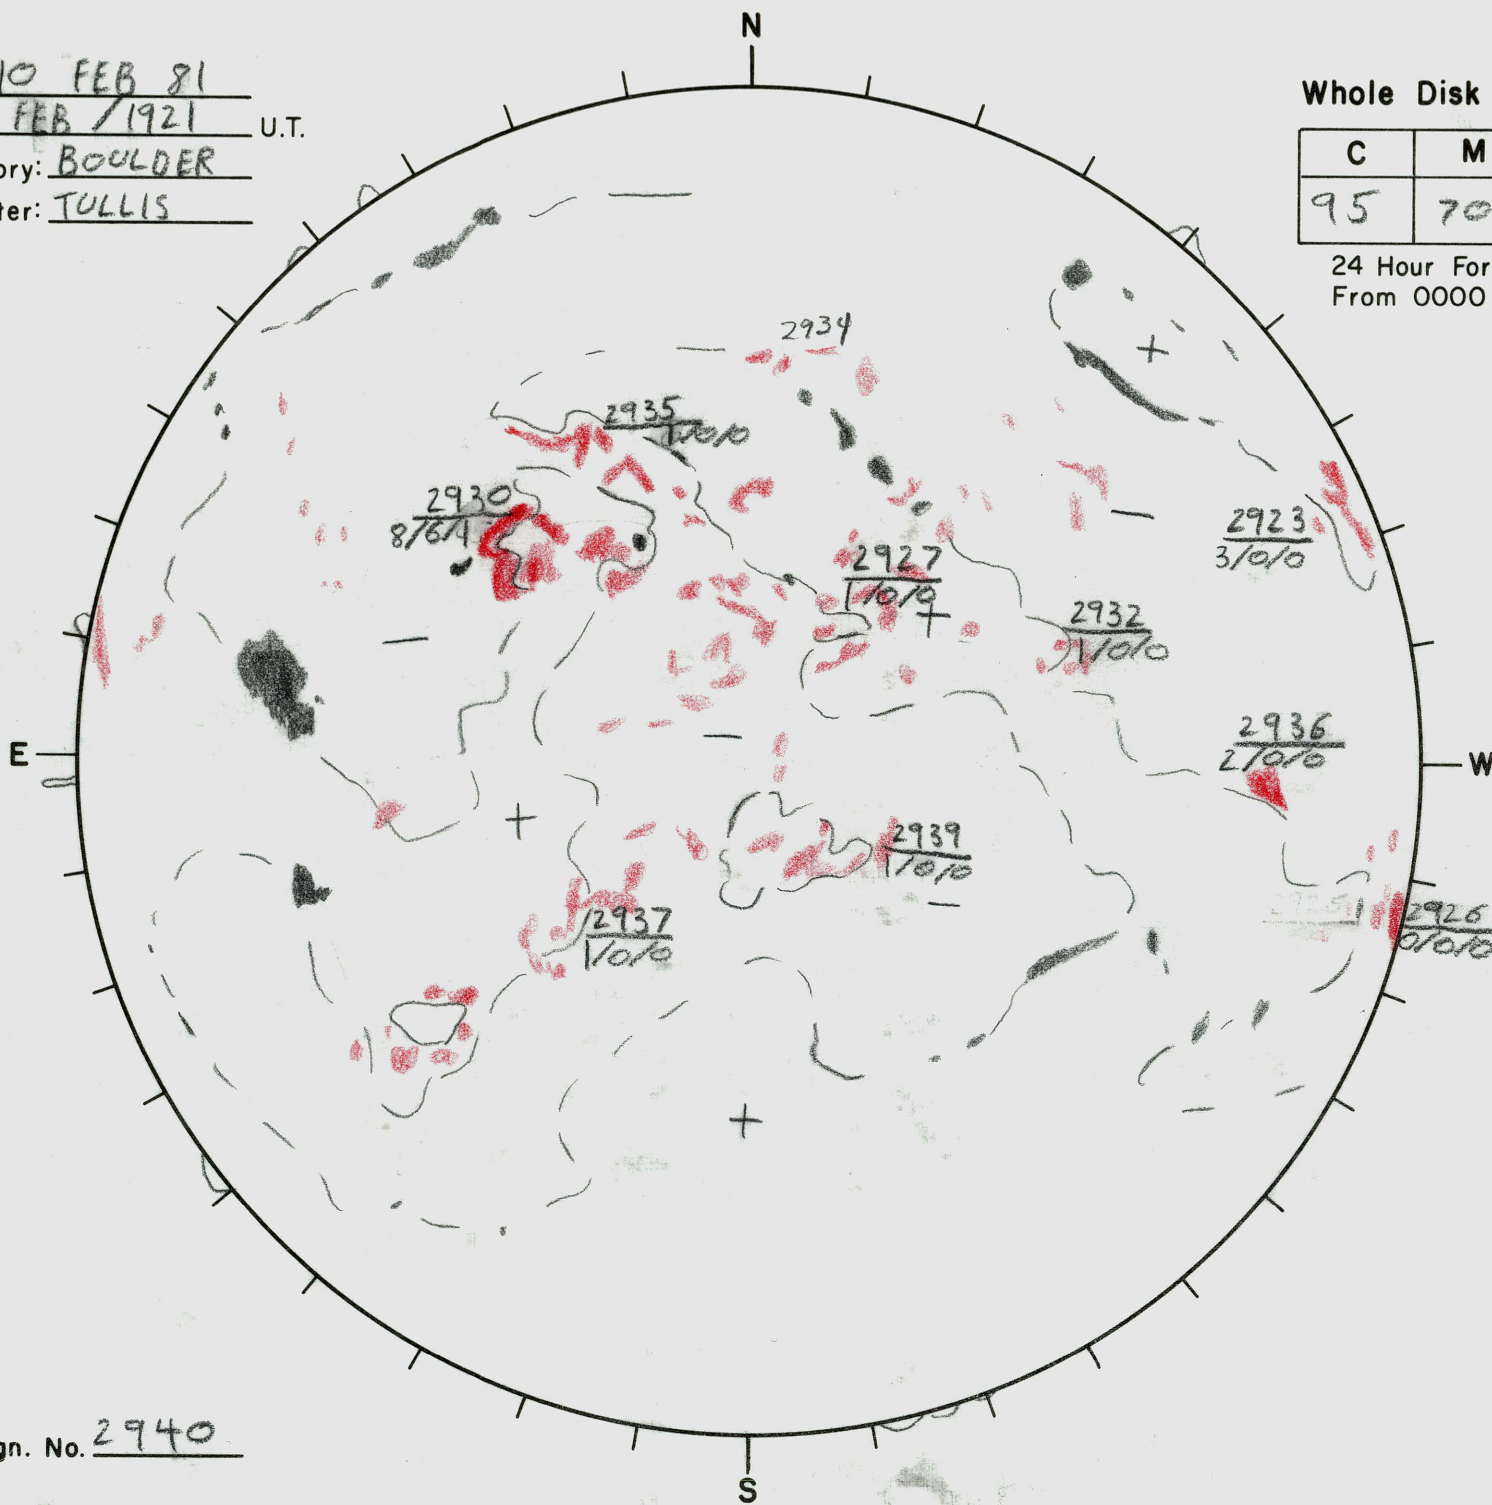

Date: 10 FEB 81
 Time: 9 FEB / 1921 U.T.
 Observatory: BOULDER
 Forecaster: TULLIS

Whole Disk Forecast

C	M	X
95	70	10

24 Hour Forecast
 From 0000 U.T. to 0000 U.T.

Next Rgn. No. 2940

L_t 350.3
 B_t -6.59