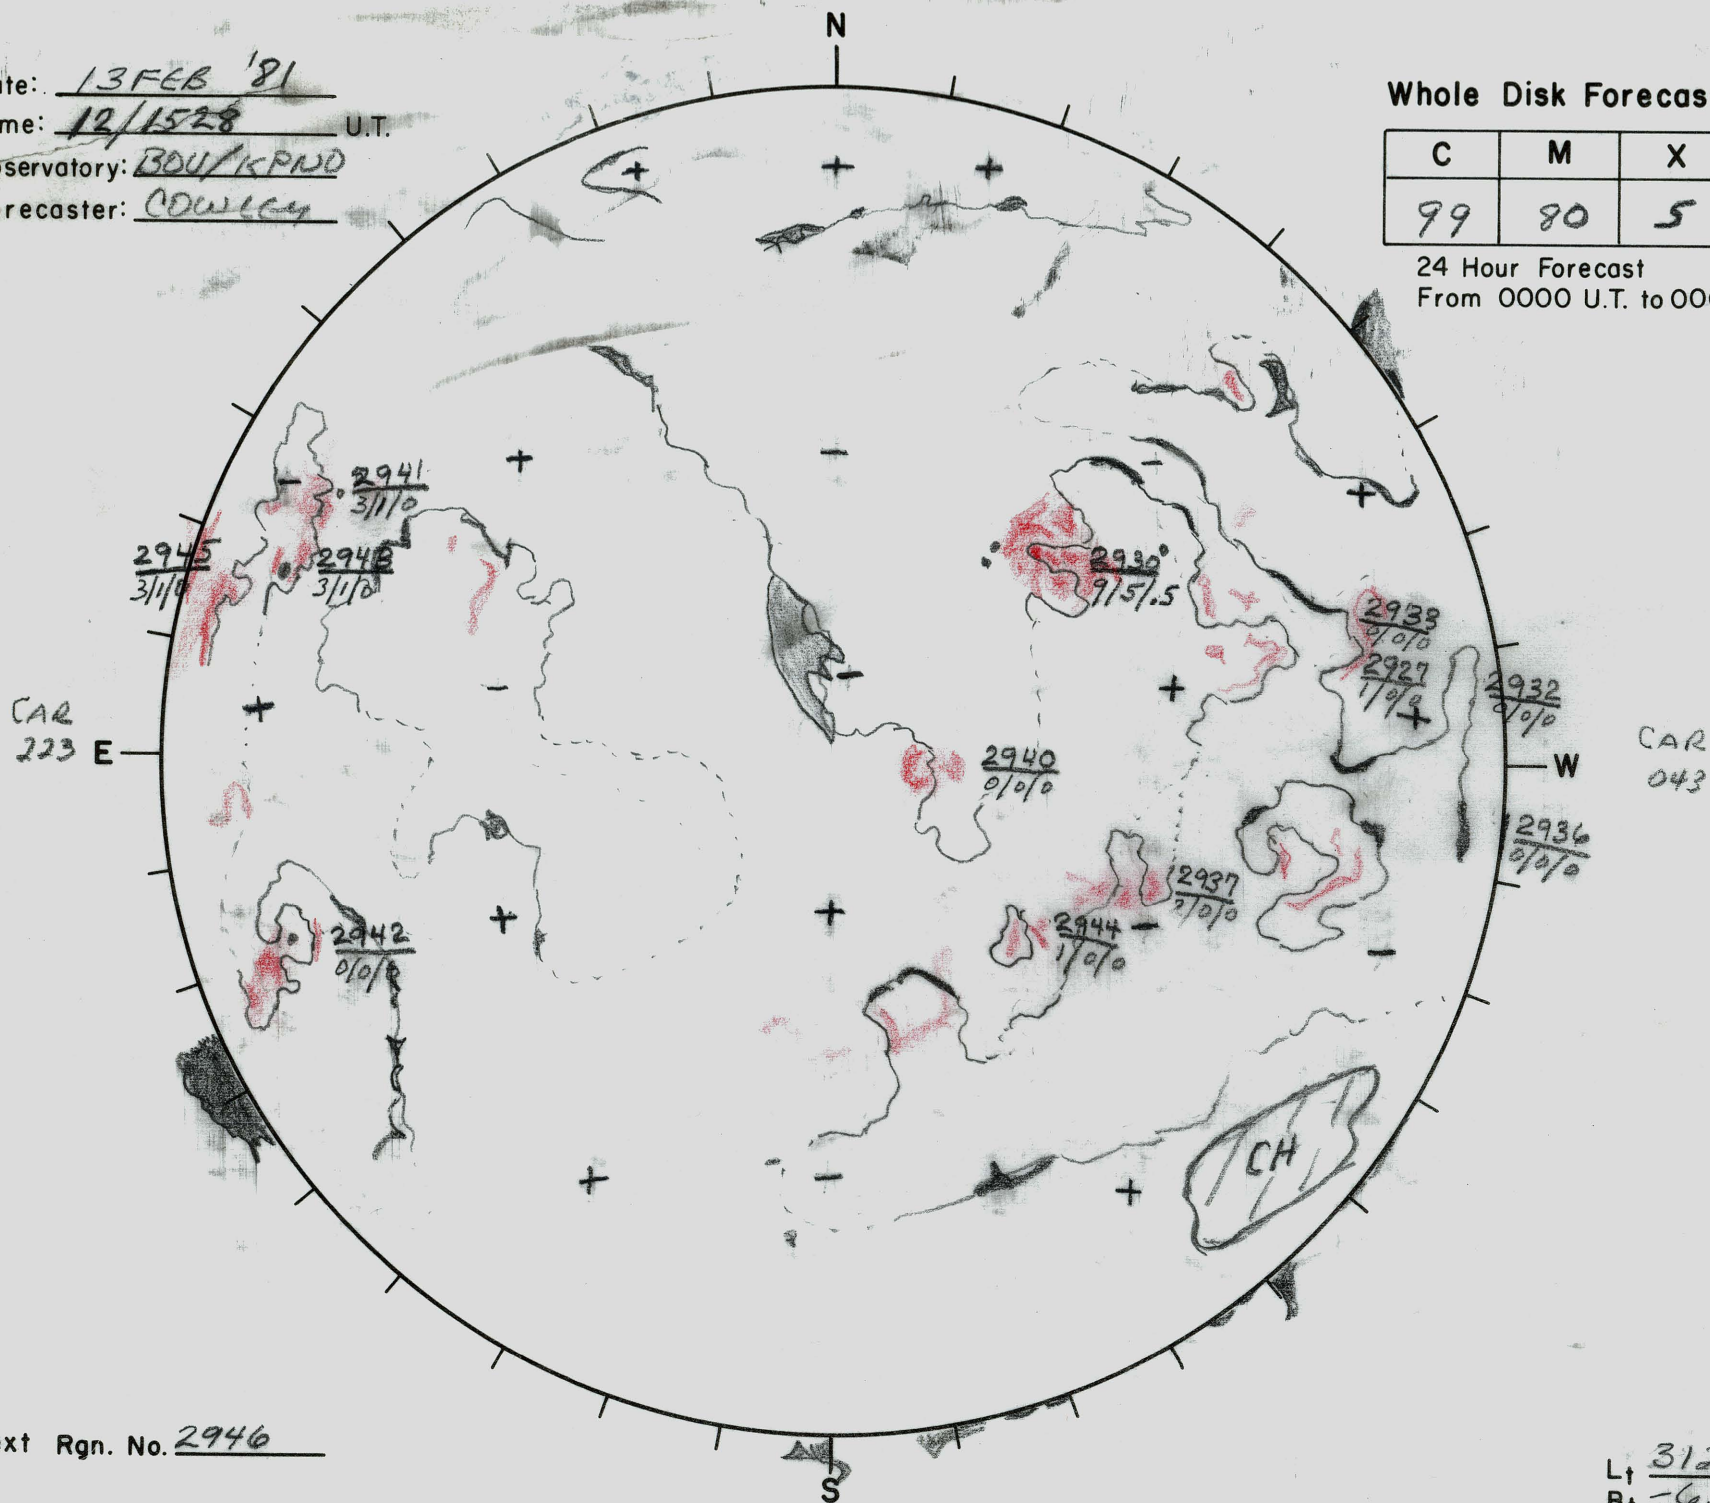

Date: 13 FEB '81  
 Time: 12/1528 U.T.  
 Observatory: BDU/KPND  
 Forecaster: COWLEY

Whole Disk Forecast

C	M	X
99	80	5

24 Hour Forecast  
 From 0000 U.T. to 0000 U.T.

Next Rgn. No. 2946

L† 312.9  
 B† -6.74