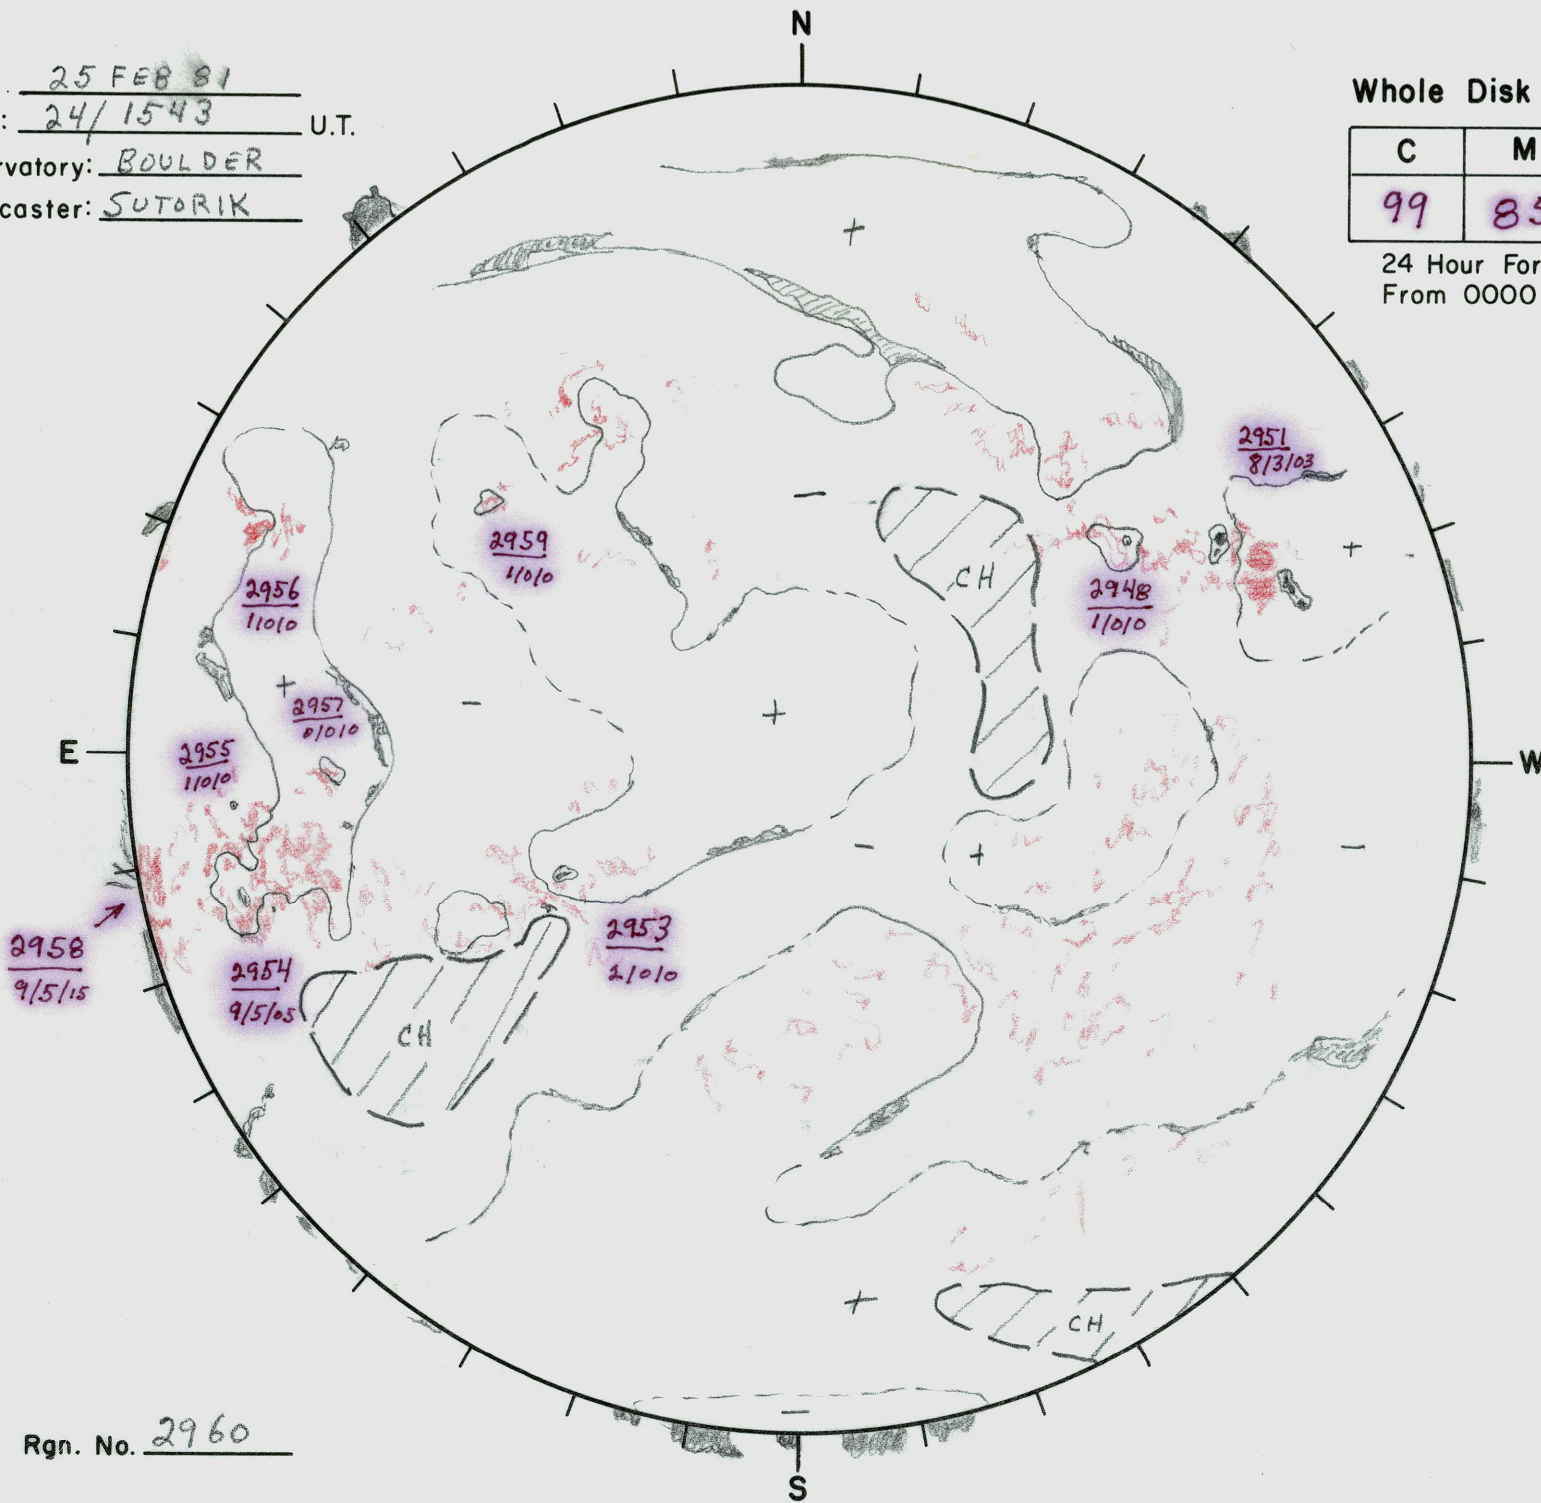

Date: 25 FEB 81  
 Time: 24/1543 U.T.  
 Observatory: BOULDER  
 Forecaster: SUTORIK

Whole Disk Forecast

C	M	X
99	85	20

24 Hour Forecast  
 From 0000 U.T. to 0000 U.T.

Next Rgn. No. 2960

Lt 155°  
 Bt -7°