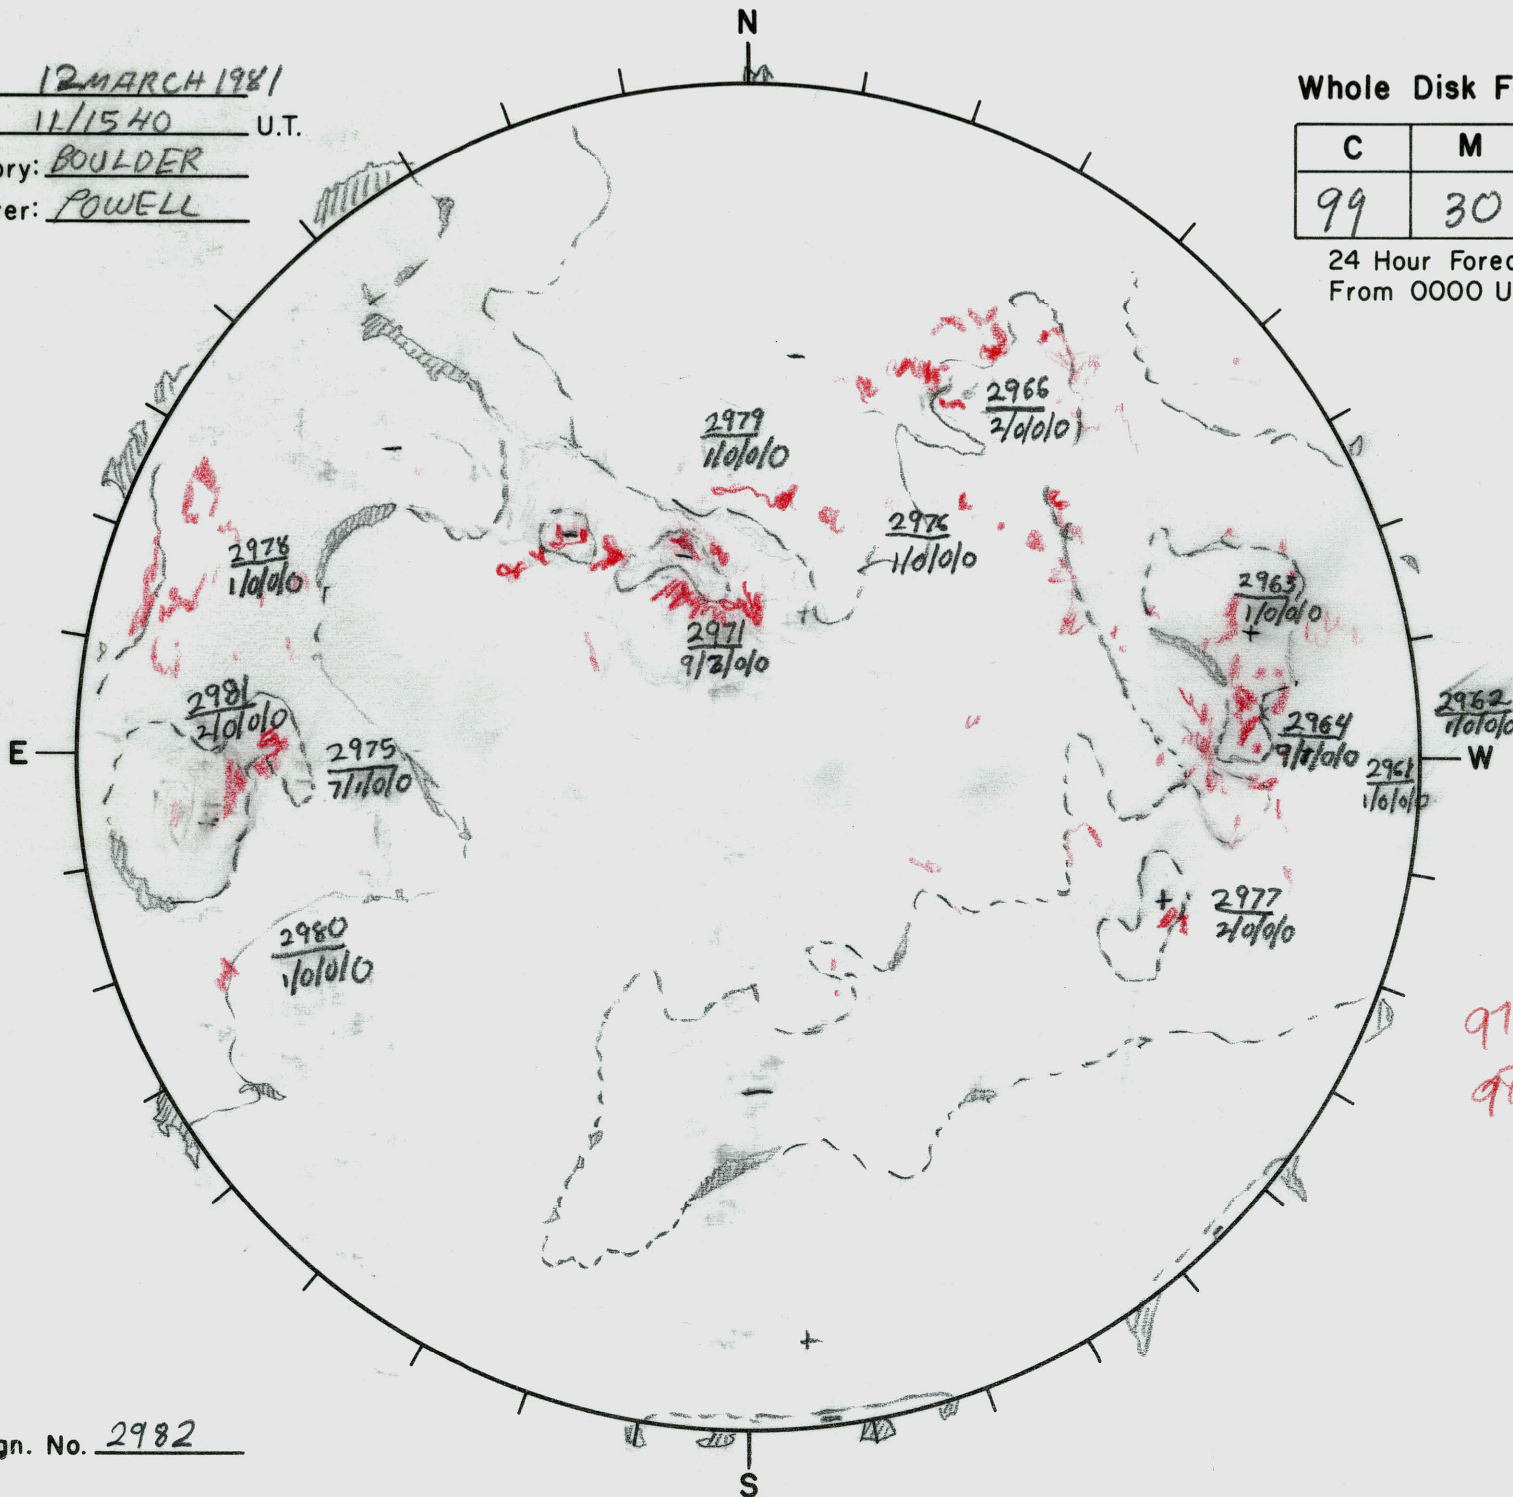

Date: 12 MARCH 1981
 Time: 11/1540 U.T.
 Observatory: BOULDER
 Forecaster: POWELL

Whole Disk Forecast

C	M	X	P
99	30	1	1

24 Hour Forecast
 From 0000 U.T. to 0000 U.T.

Next Rgn. No. 2982

L† 317.4
 B† -7.21