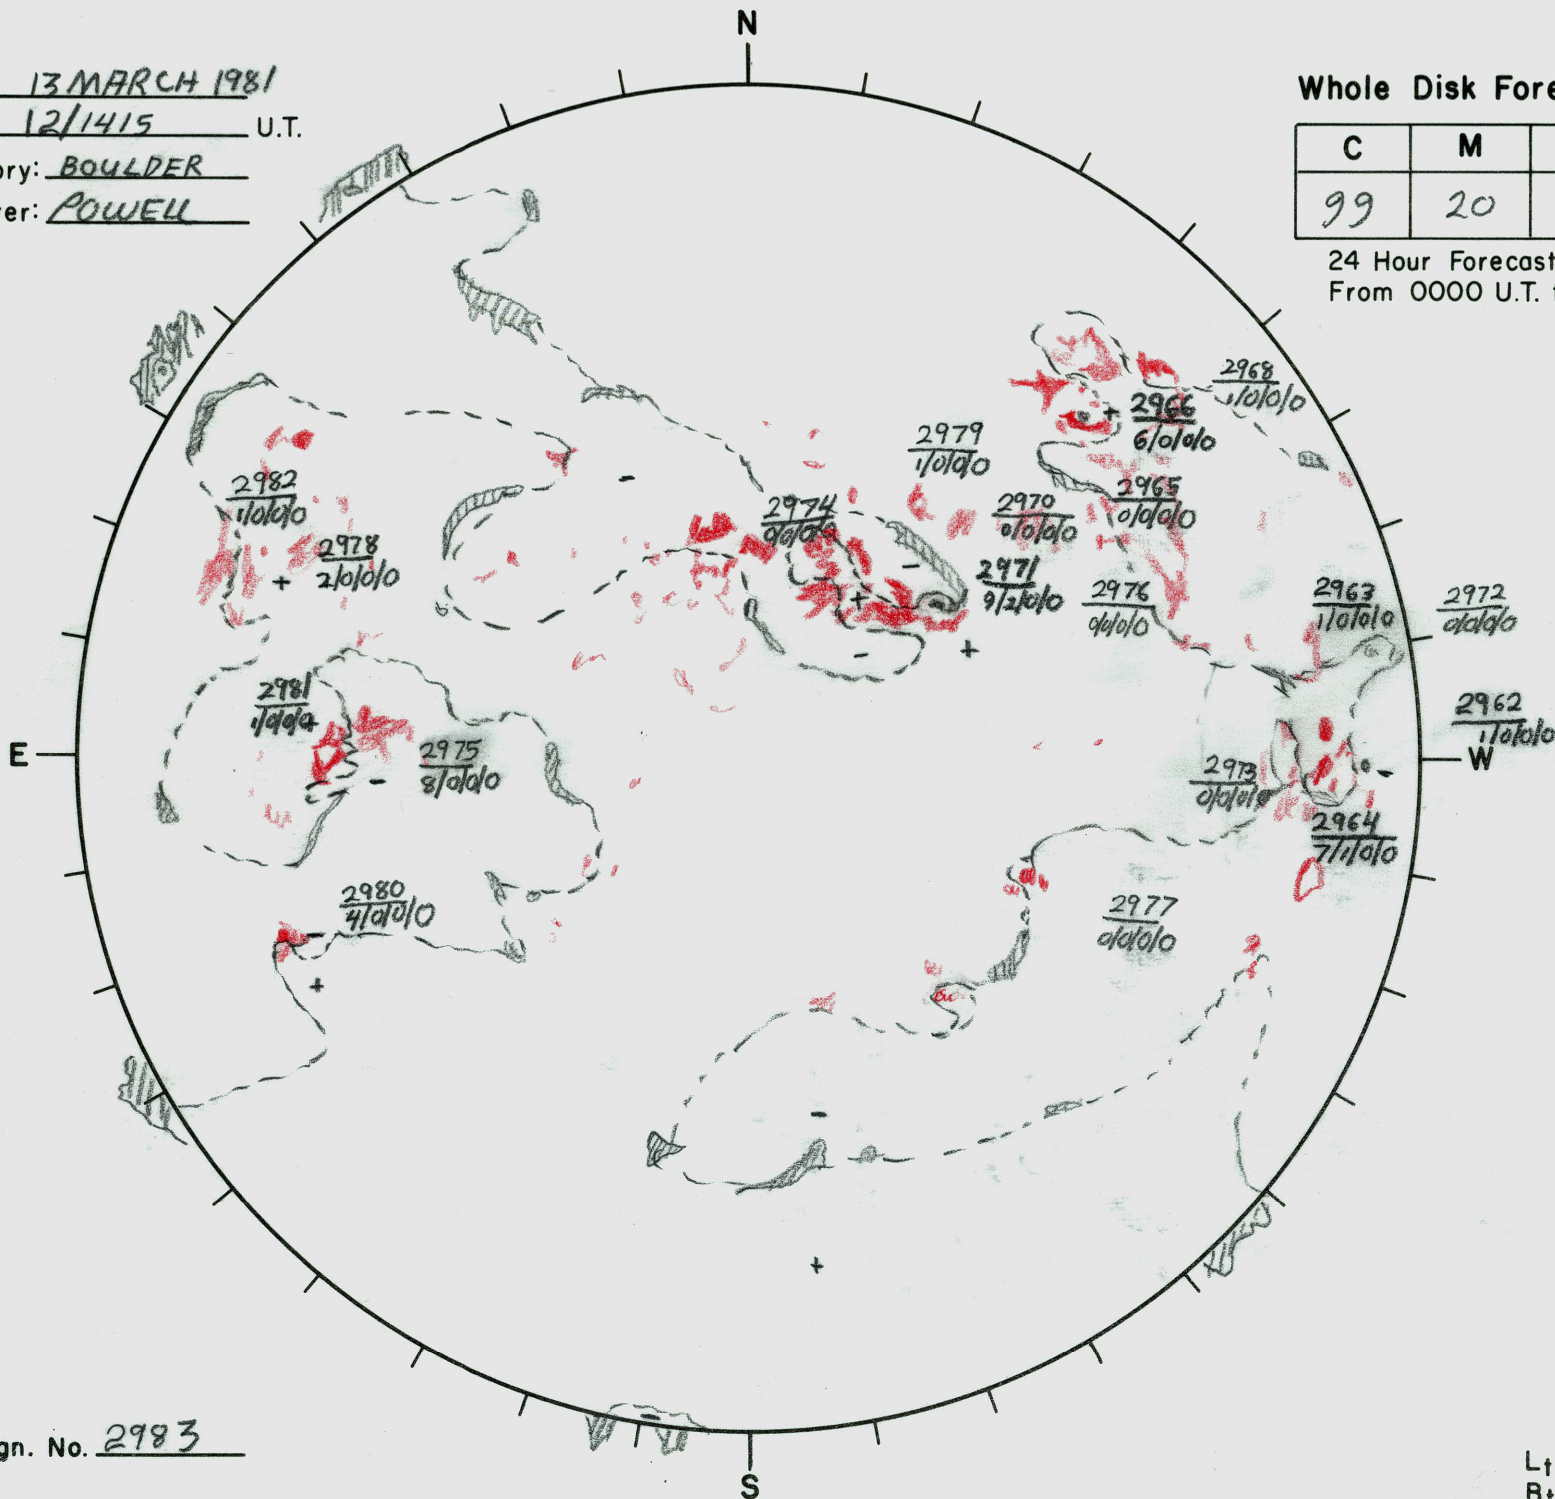

Date: 13 MARCH 1981  
 Time: 12/1415 U.T.  
 Observatory: BOULDER  
 Forecaster: POWELL

Whole Disk Forecast

C	M	X	P
99	20	01	01

24 Hour Forecast  
 From 0000 U.T. to 0000 U.T.

Next Rgn. No. 2983

L† 304.9  
 B† -7.2