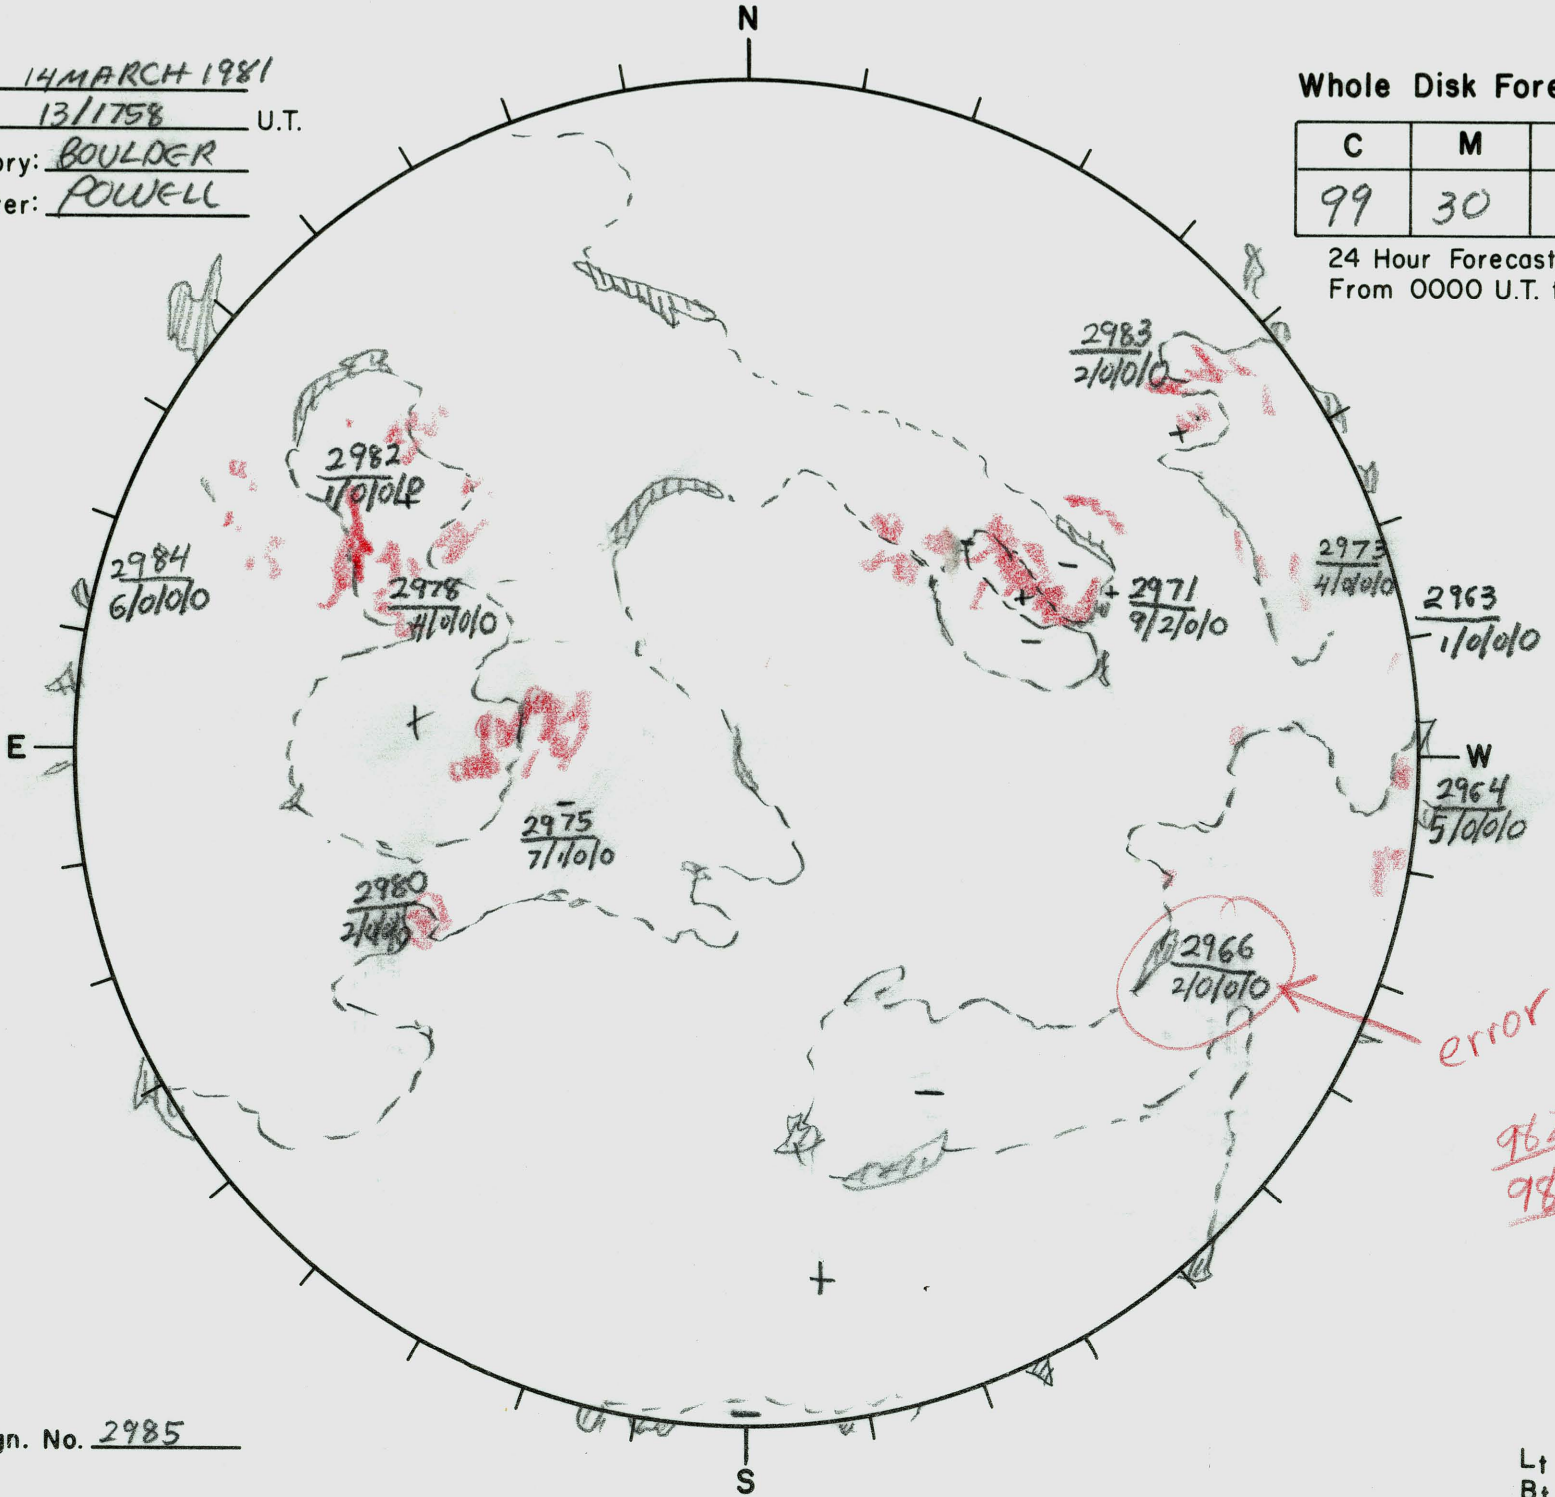

Date: 14 MARCH 1981
 Time: 13/1758 U.T.
 Observatory: BOULDER
 Forecaster: POWELL

Whole Disk Forecast

C	M	X	P
99	30	1	1

24 Hour Forecast
 From 0000 U.T. to 0000 U.T.

Next Rgn. No. 2985

L_t 291.5
 B_t -7.19