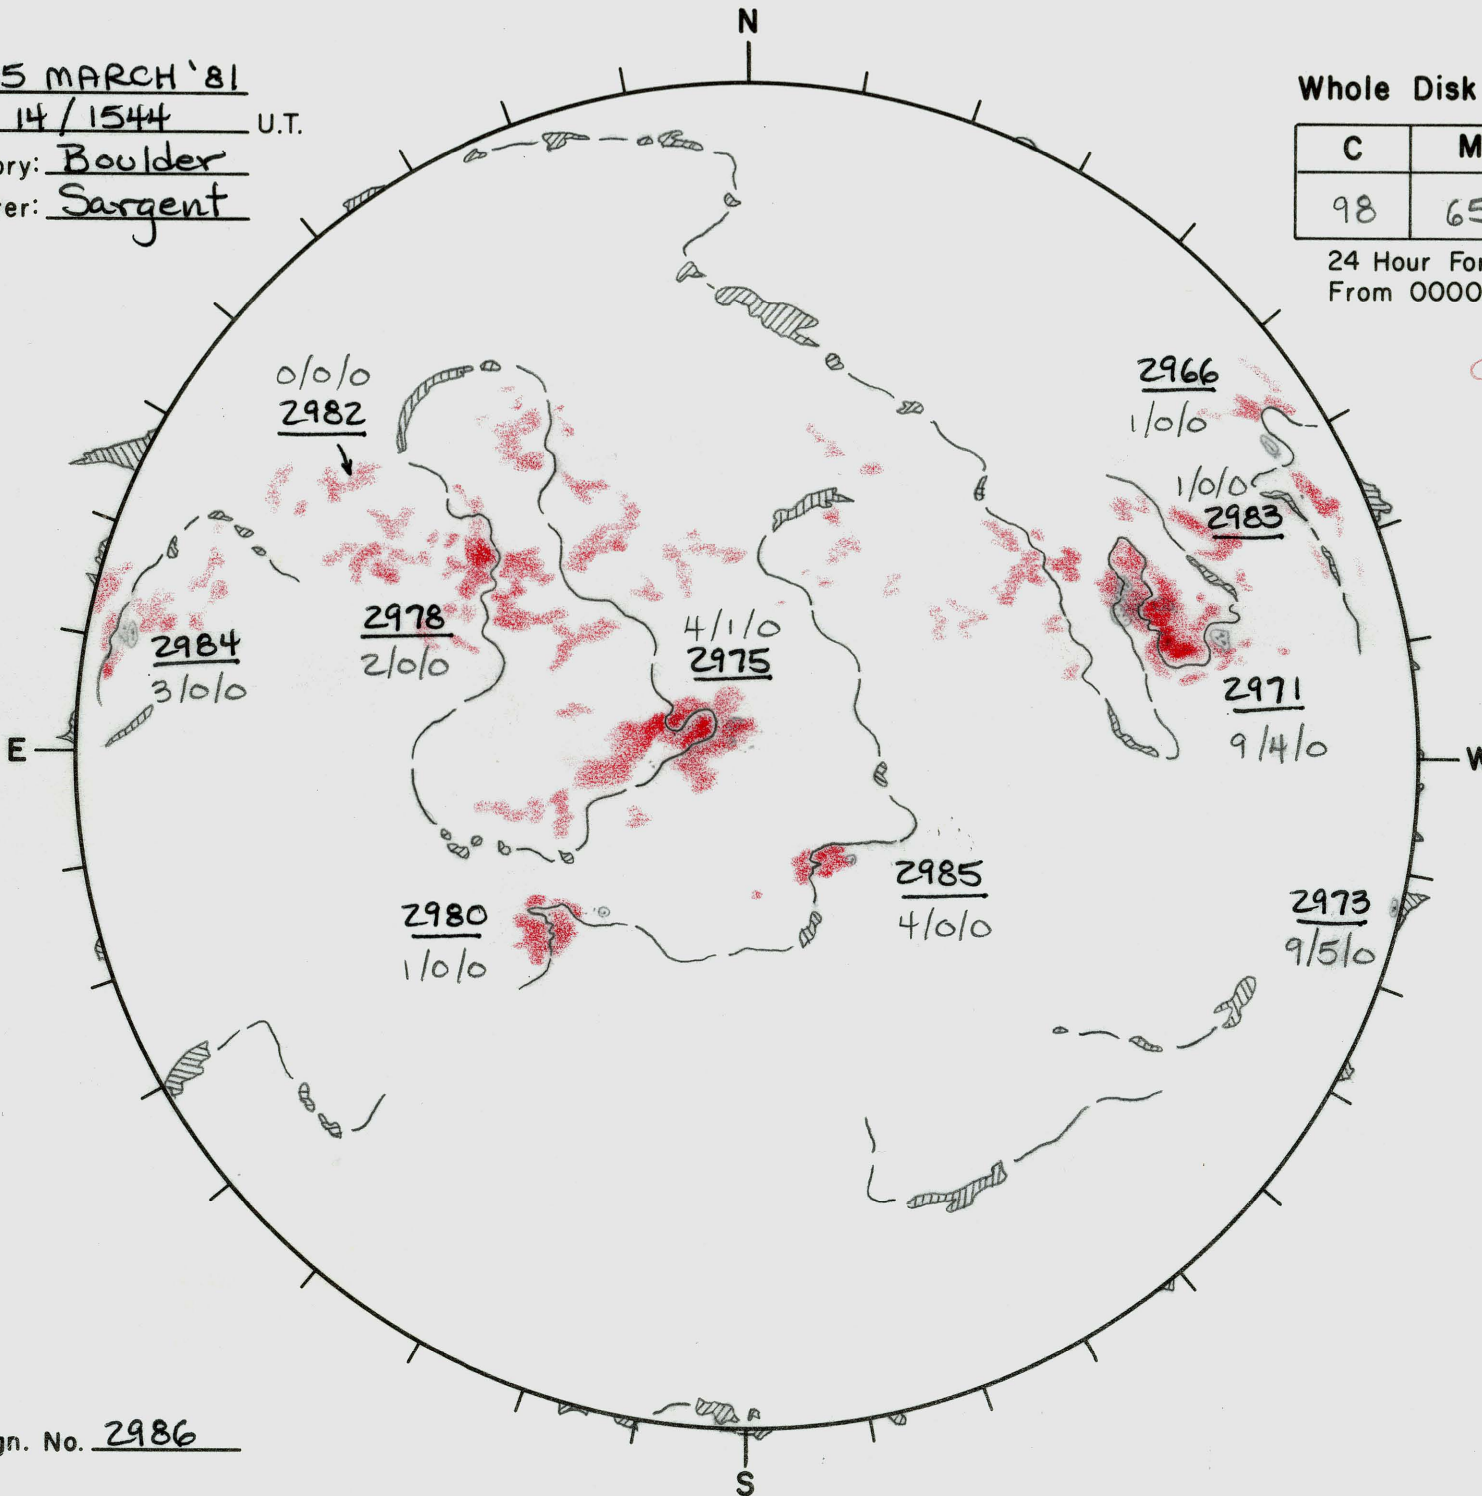

Date: 15 MARCH '81
 Time: 14/1544 U.T.
 Observatory: Boulder
 Forecaster: Sargent

Whole Disk Forecast

C	M	X	P
98	65	05	01

24 Hour Forecast
 From 0000 U.T. to 0000 U.T.

*966 } confusion
 983 }*

Next Rgn. No. 2986

L_t 277.6°
 B_t -7.17°