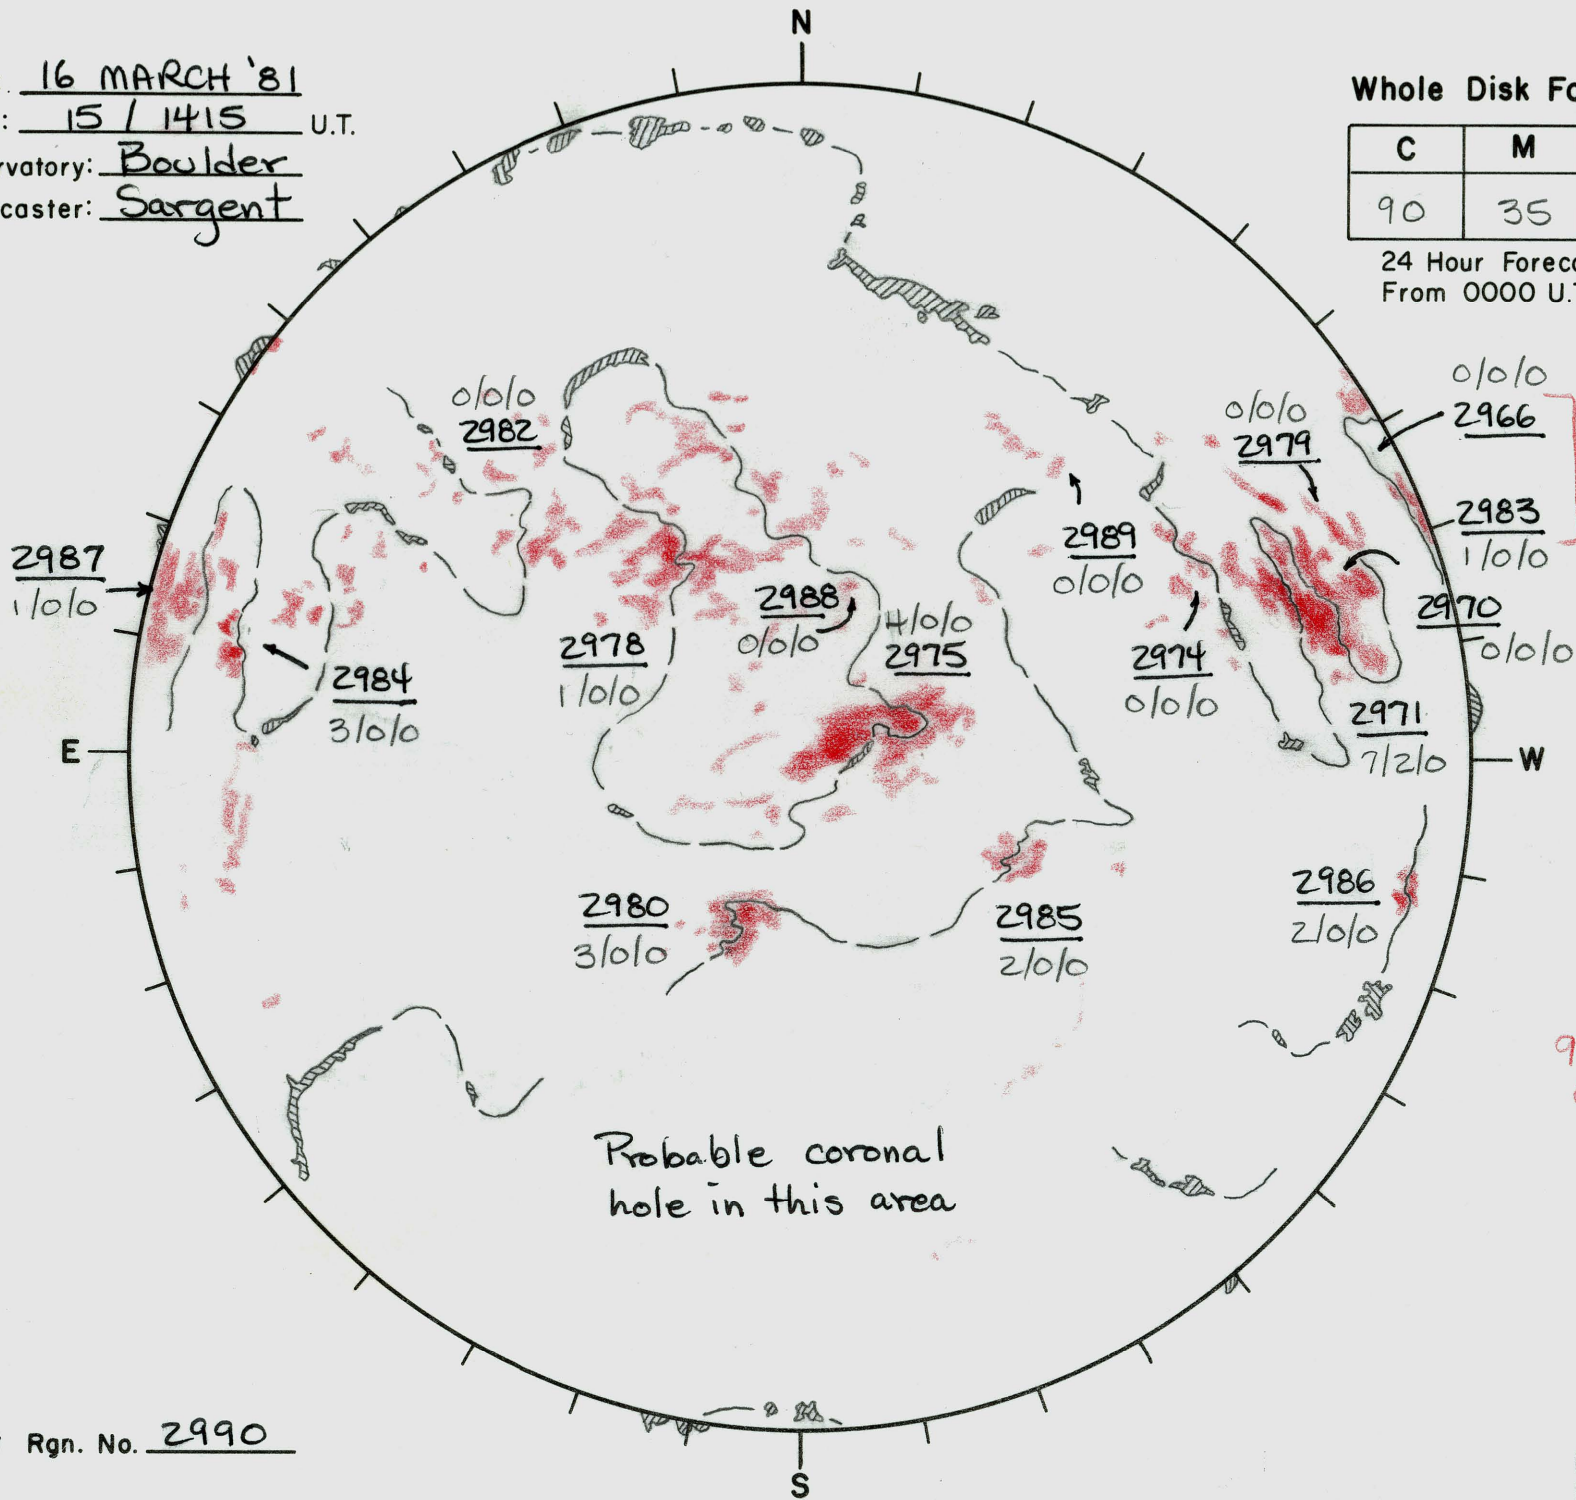

Date: 16 MARCH '81
 Time: 15 / 1415 U.T.
 Observatory: Boulder
 Forecaster: Sargent

Whole Disk Forecast

C	M	X	P
90	35	02	01

24 Hour Forecast
 From 0000 U.T. to 0000 U.T.

Next Rgn. No. 2990

L_t 265.2°
 B_t -7.15°