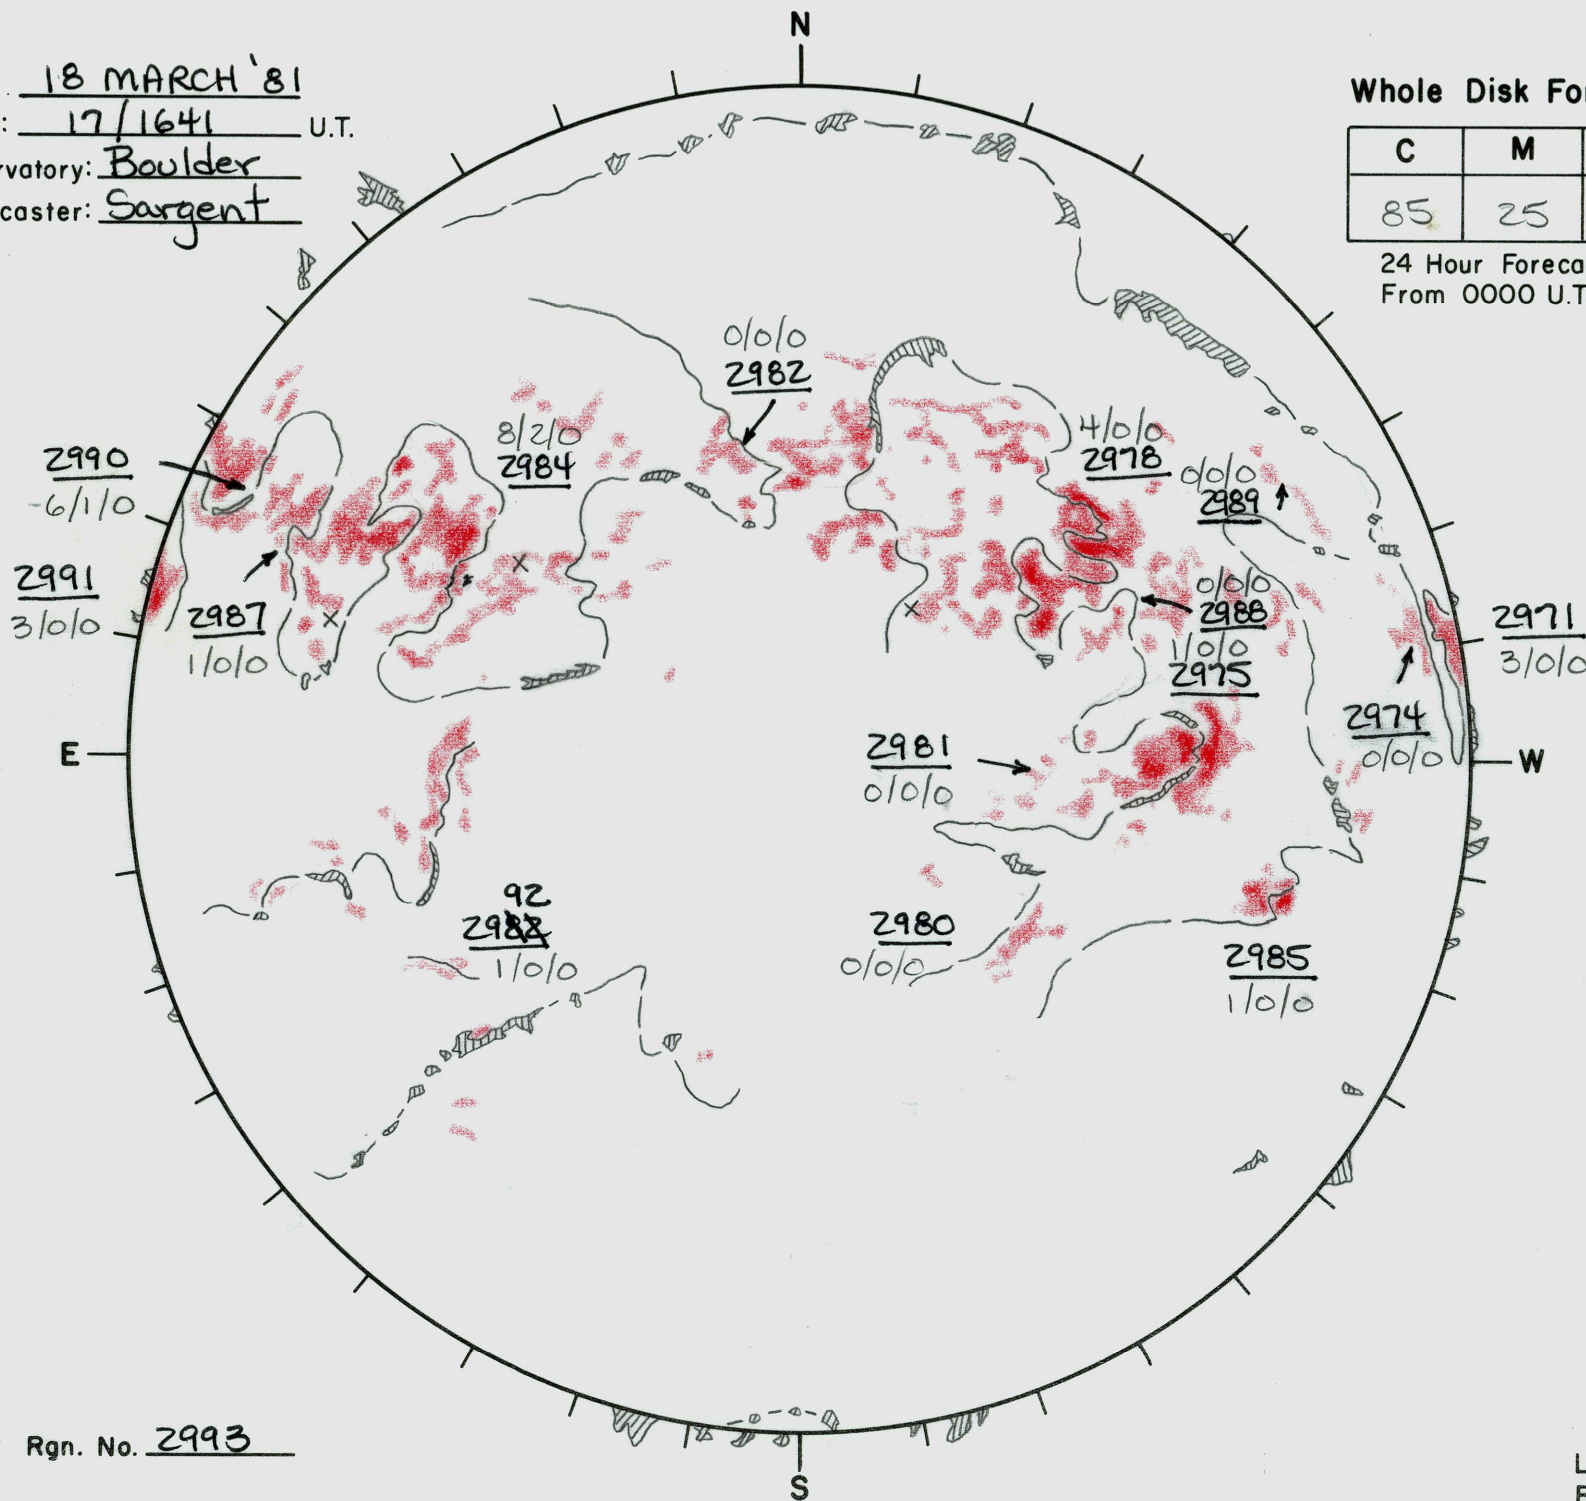

Date: 18 MARCH '81
 Time: 17/1641 U.T.
 Observatory: Boulder
 Forecaster: Sargent

Whole Disk Forecast

C	M	X	P
85	25	01	01

24 Hour Forecast
 From 0000 U.T. to 0000 U.T.

Next Rgn. No. 2993

L_↑ 237.5°
 B_↑ -7.11°