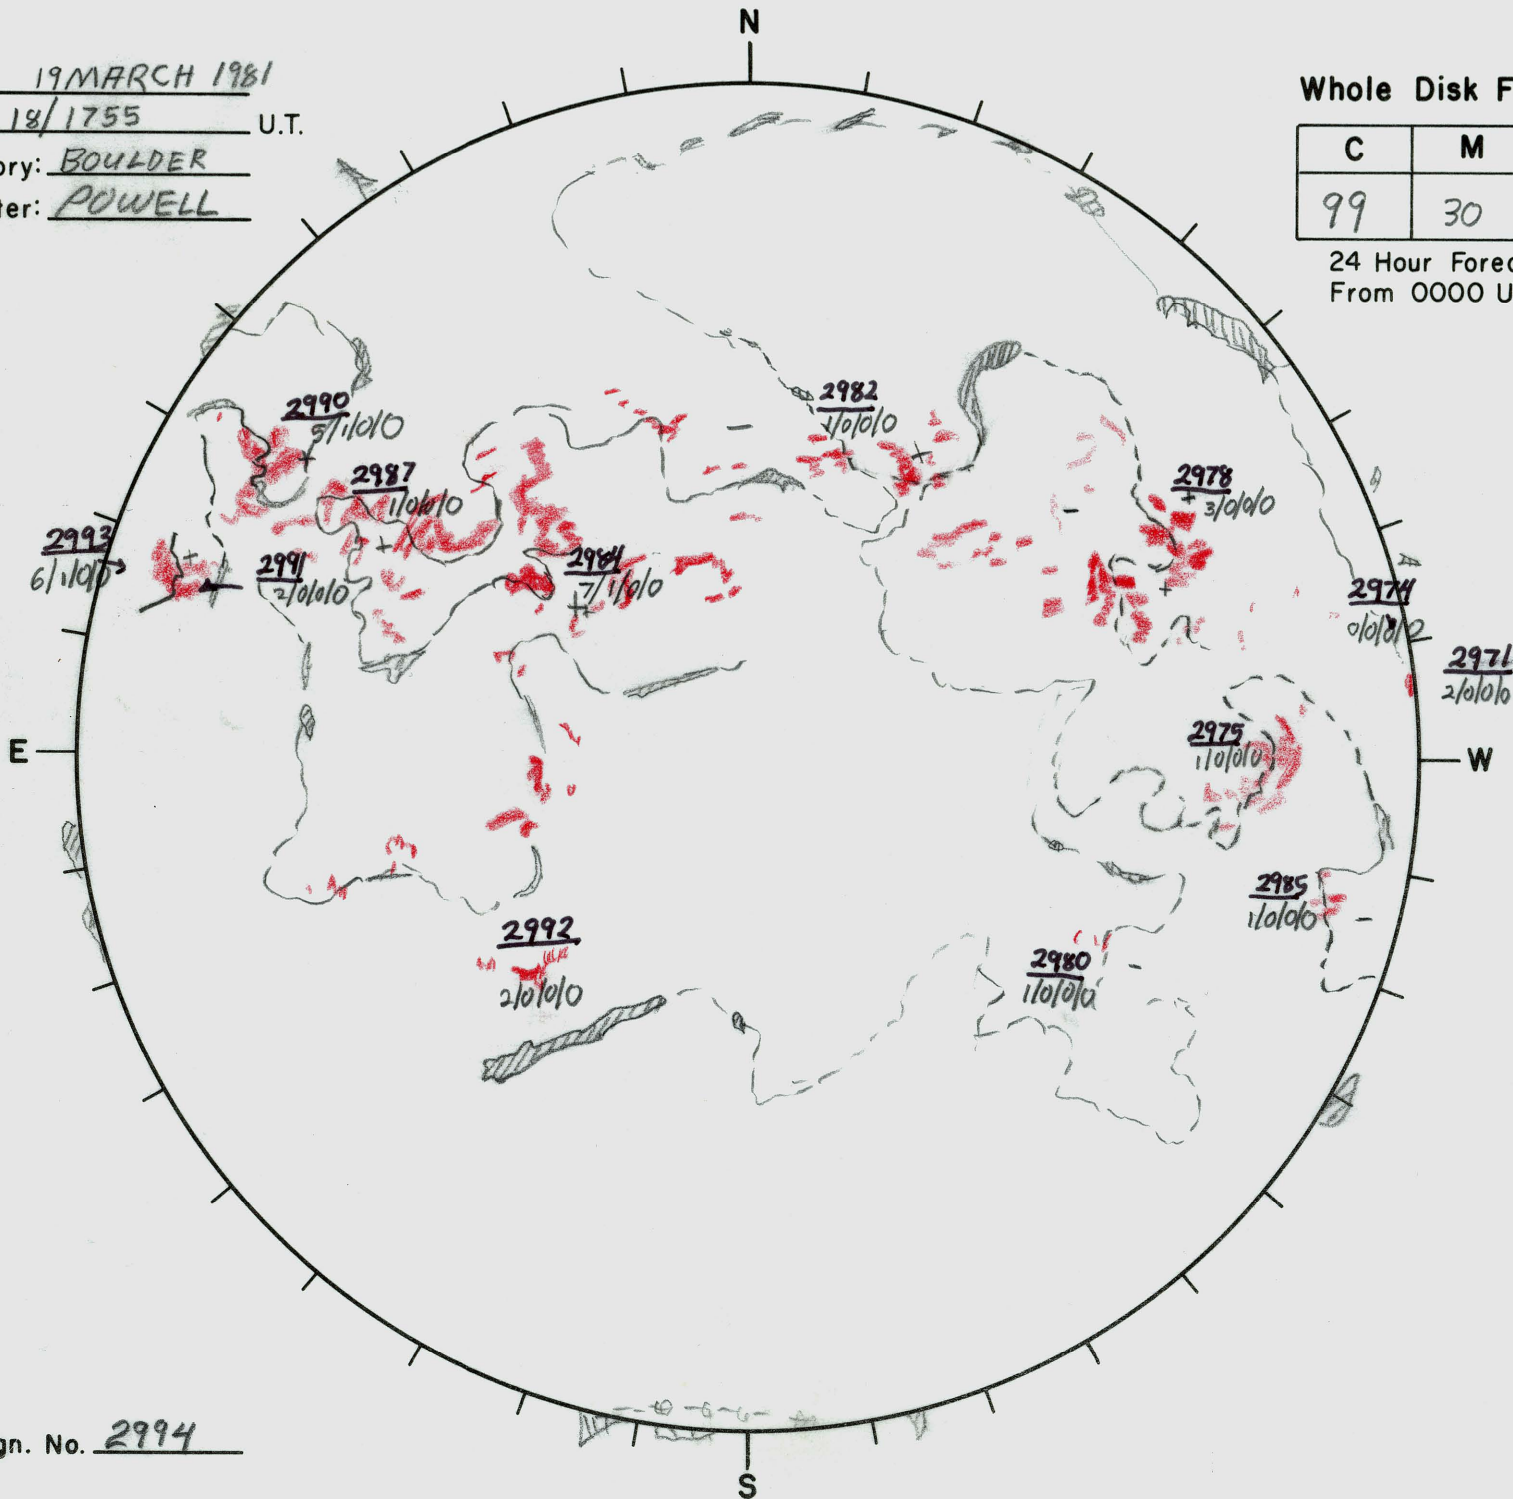

Date: 19 MARCH 1981  
 Time: 18/1755 U.T.  
 Observatory: BOULDER  
 Forecaster: POWELL

Whole Disk Forecast

C	M	X	P
99	30	01	01

24 Hour Forecast  
 From 0000 U.T. to 0000 U.T.

Next Rgn. No. 2994

L† 223.6  
 B† -7.08