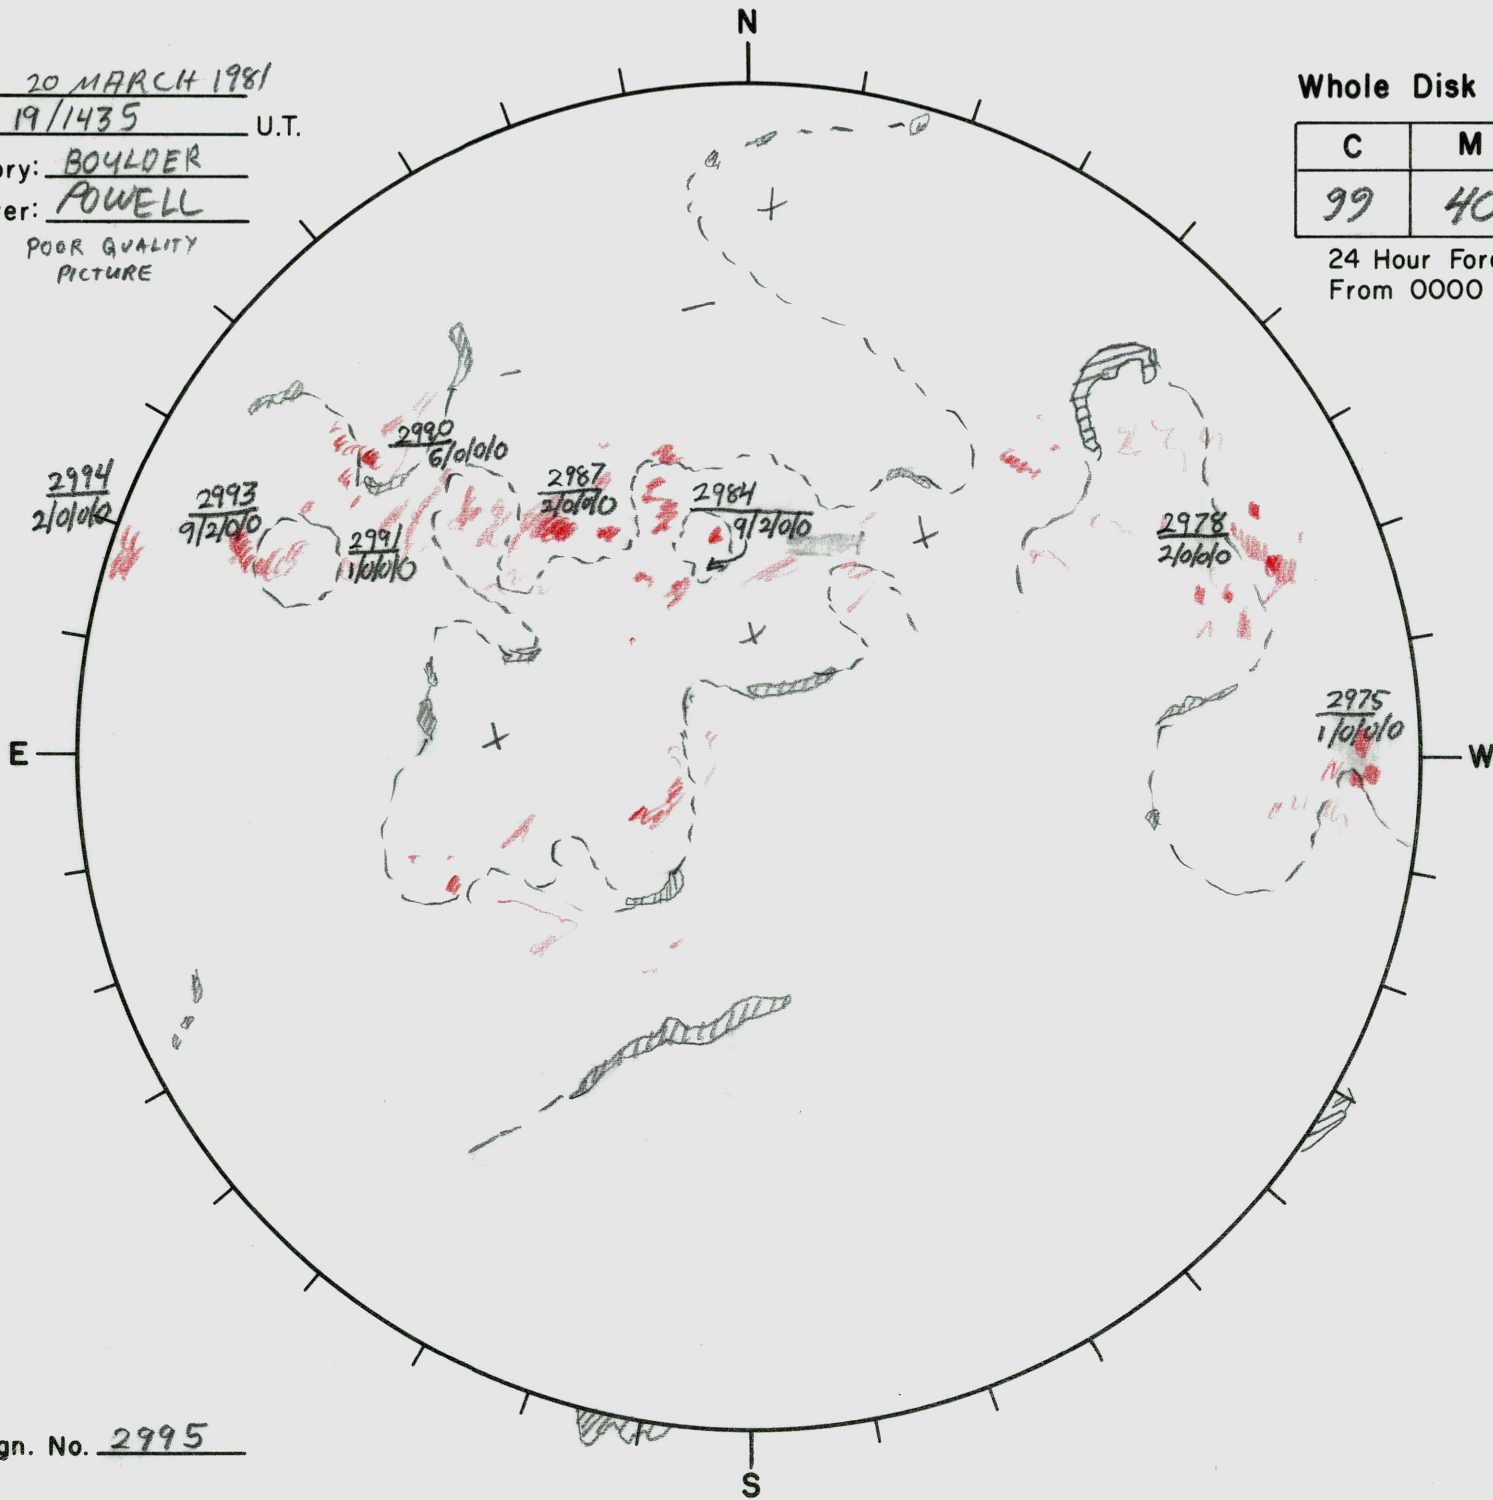

Date: 20 MARCH 1981  
 Time: 19/1435 U.T.  
 Observatory: BOULDER  
 Forecaster: POWELL

POOR QUALITY  
 PICTURE

Whole Disk Forecast

C	M	X	P
99	40	01	01

24 Hour Forecast  
 From 0000 U.T. to 0000 U.T.

Next Rgn. No. 2995

L<sub>t</sub> 212.7  
 B<sub>t</sub> -7.1