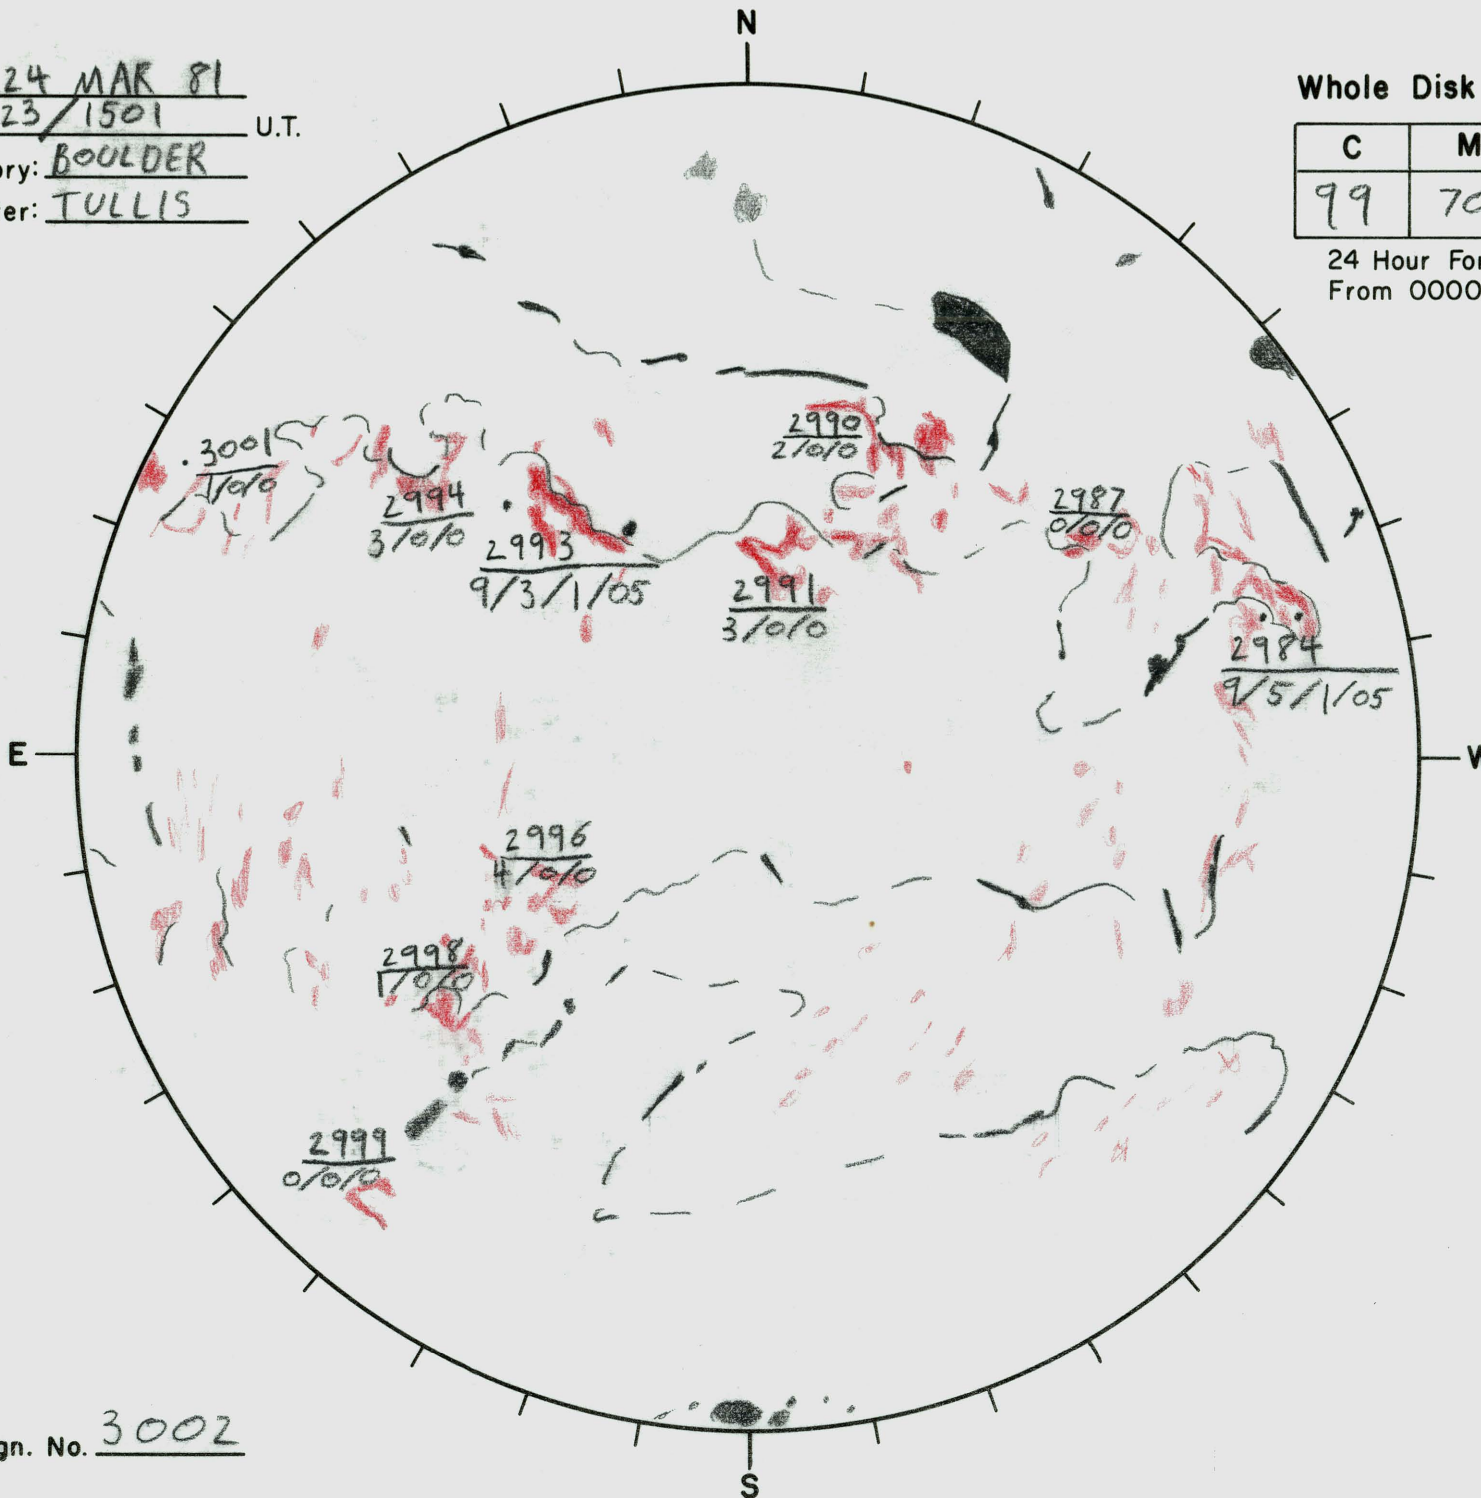

Date: 24 MAR 81
 Time: 23/1501 U.T.
 Observatory: BOULDER
 Forecaster: TULLIS

Whole Disk Forecast

C	M	X	P
99	70	10	5

24 Hour Forecast
 From 0000 U.T. to 0000 U.T.

Next Rgn. No. 3002

L_t 159
 B_t -6.9