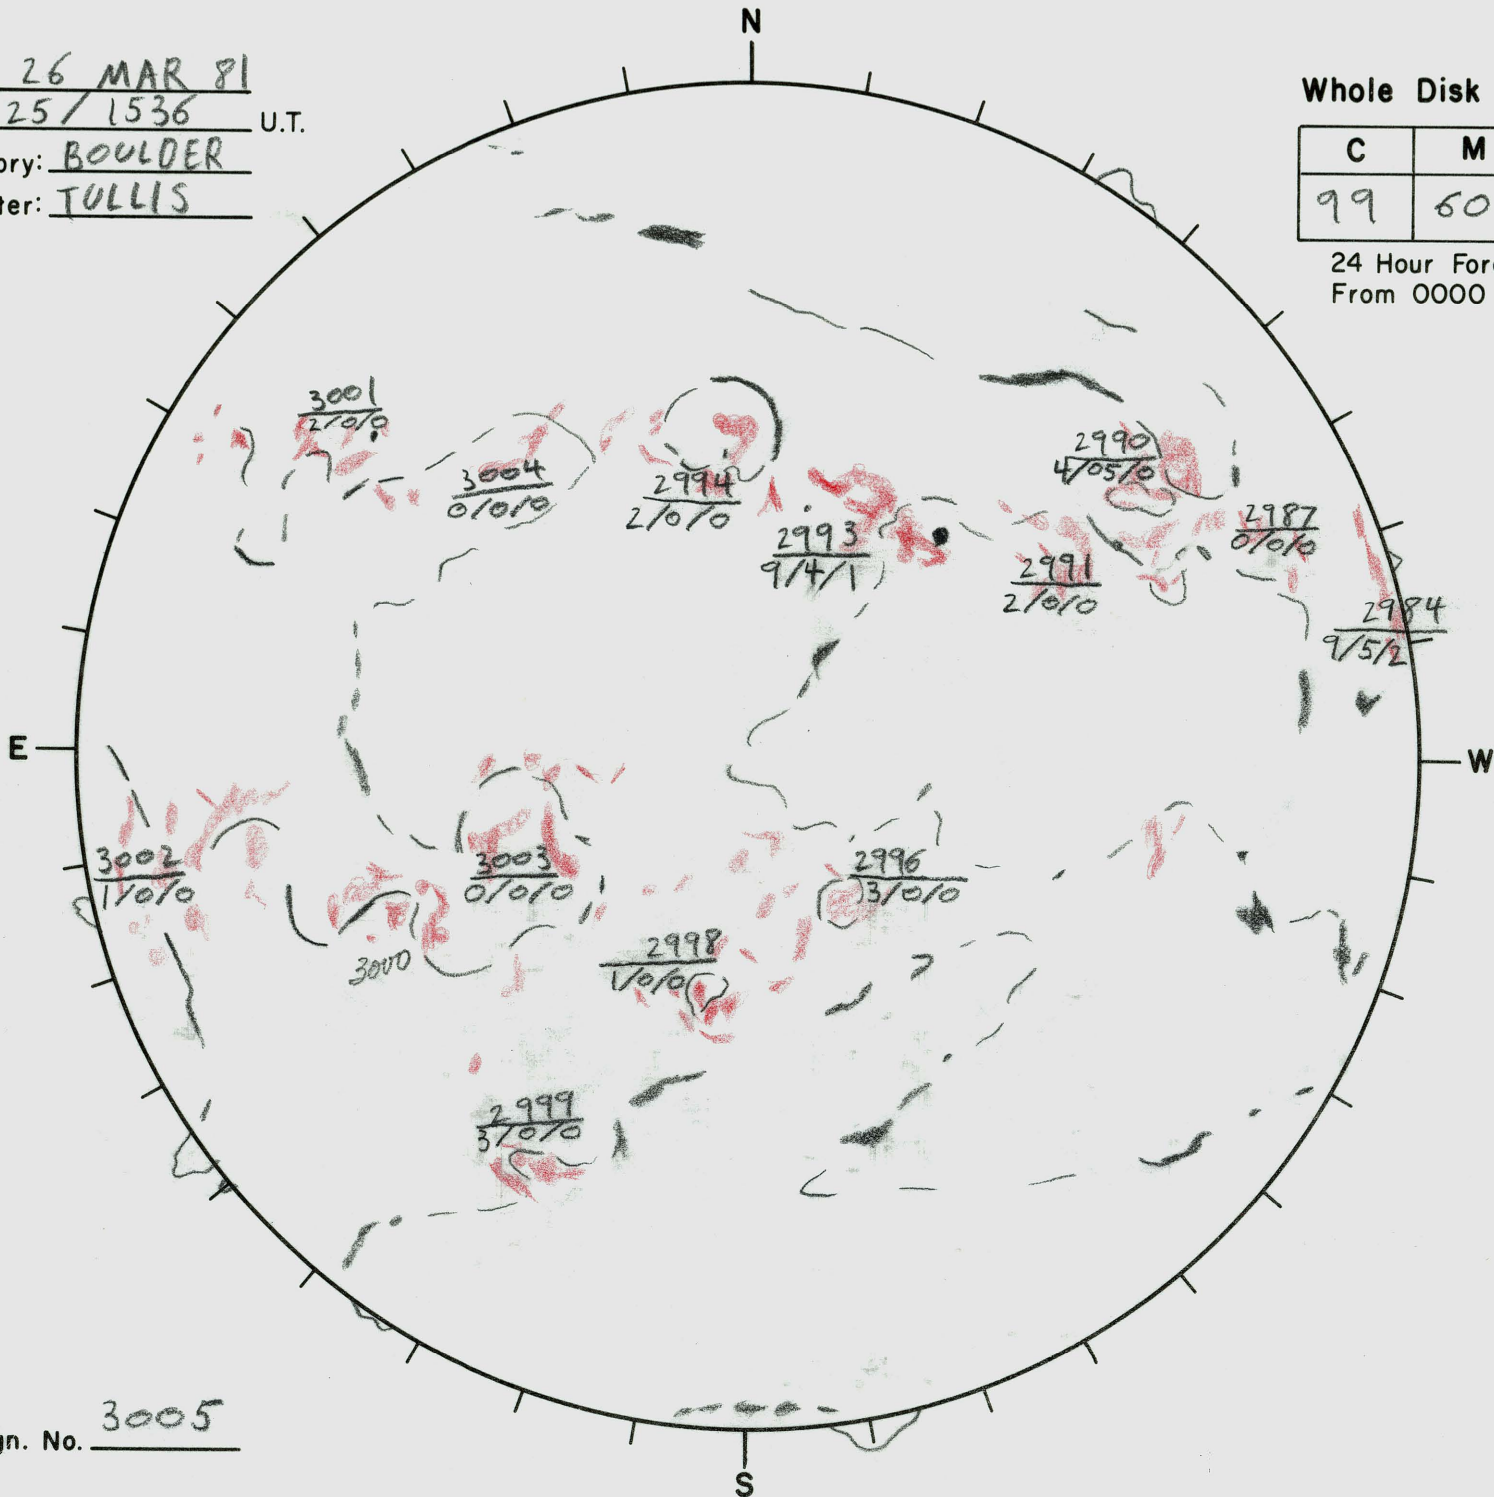

Date: 26 MAR 81
 Time: 25/1536 U.T.
 Observatory: BOULDER
 Forecaster: TULLIS

Whole Disk Forecast

C	M	X	P
99	50	10	05

24 Hour Forecast
 From 0000 U.T. to 0000 U.T.

Next Rgn. No. 3005

L_t 133
 B_t -6.8