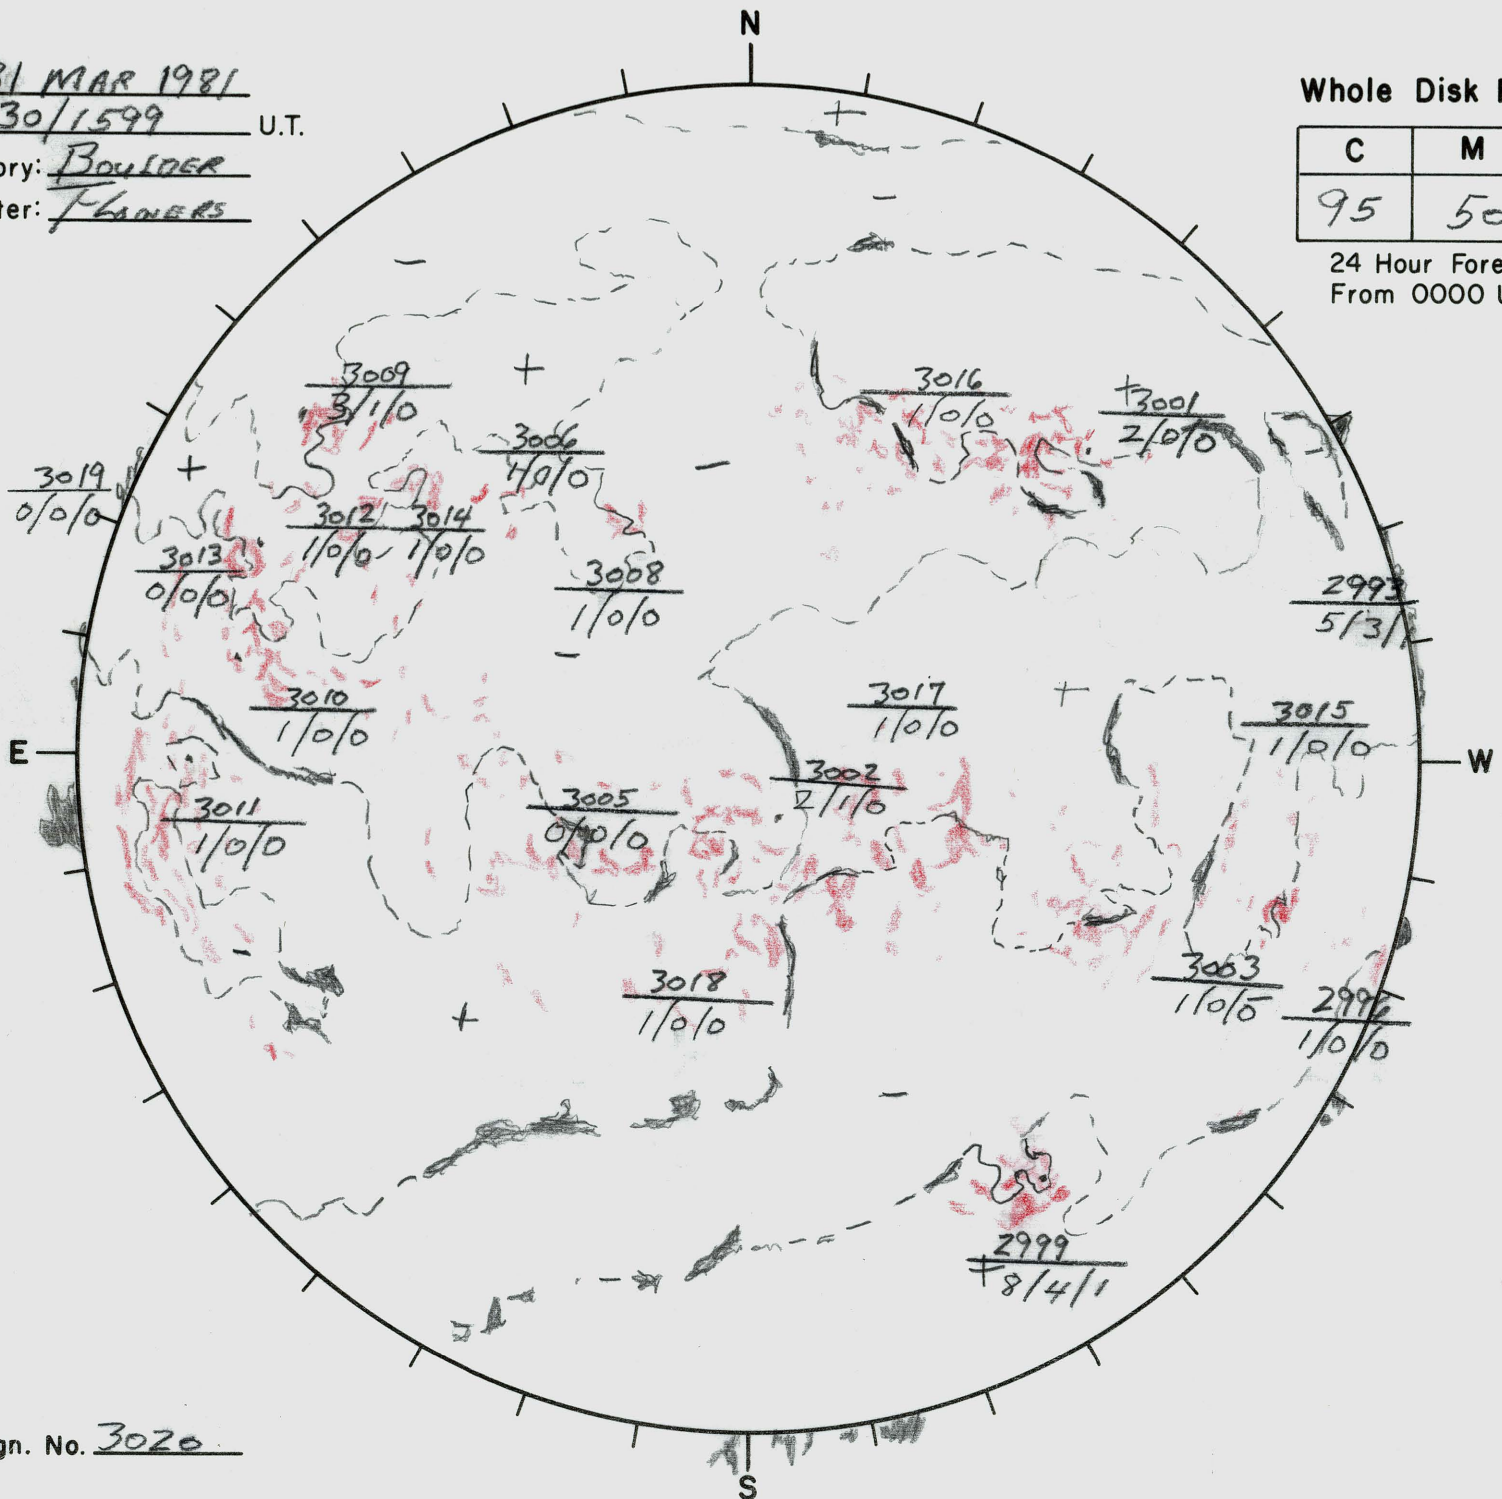

Date: 31 MAR 1981
 Time: 30/1599 U.T.
 Observatory: BOULDER
 Forecaster: FLANNERS

Whole Disk Forecast

| C | M | X |
|----|----|----|
| 95 | 50 | 01 |

24 Hour Forecast
 From 0000 U.T. to 0000 U.T.

Next Rgn. No. 3020

L_t 67
 B_t -6.6