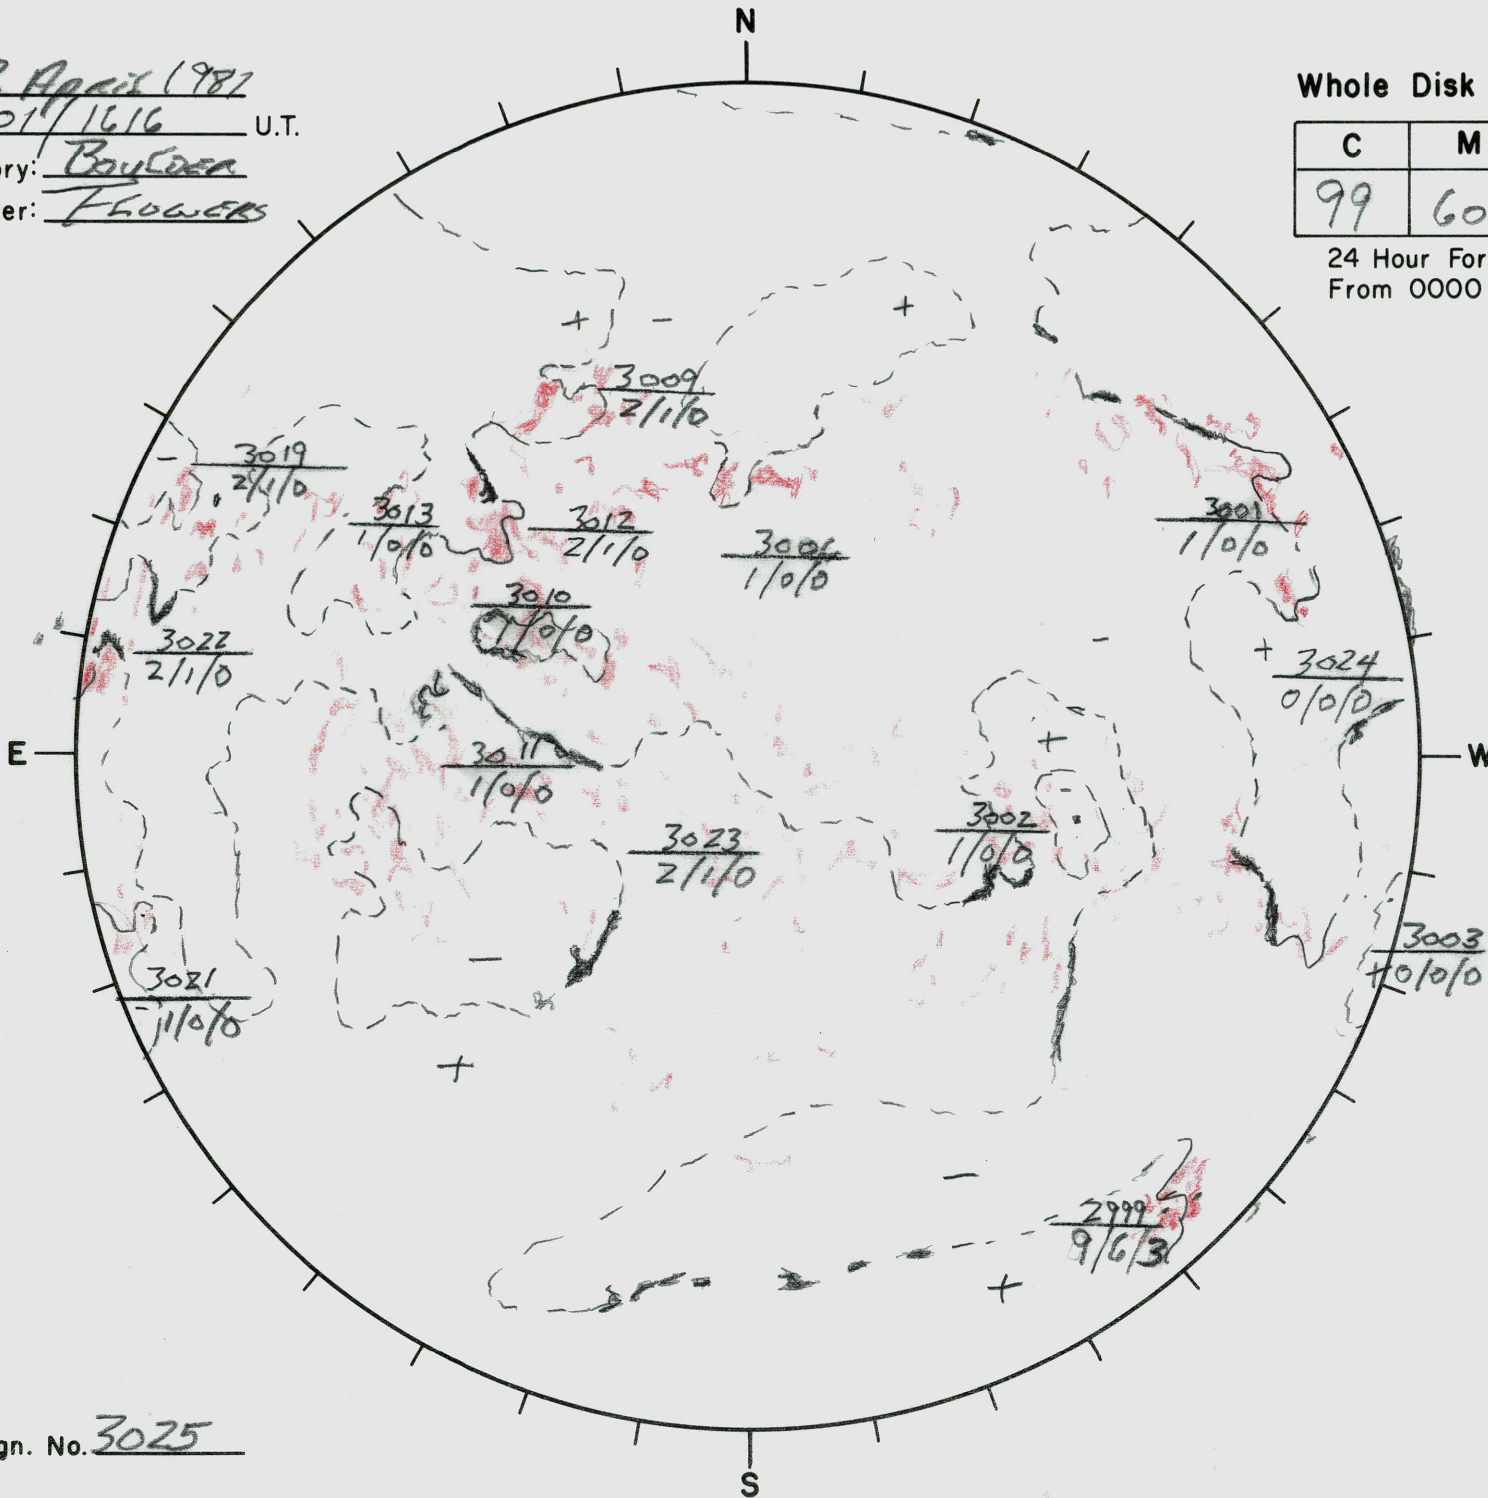

Date: 2 April 1981
 Time: 01/1616 U.T.
 Observatory: Boulder
 Forecaster: Flowers

Whole Disk Forecast

C	M	X
99	60	35

24 Hour Forecast
 From 0000 U.T. to 0000 U.T.

Next Rgn. No. 3025

L_t 40
 B_t -6.5