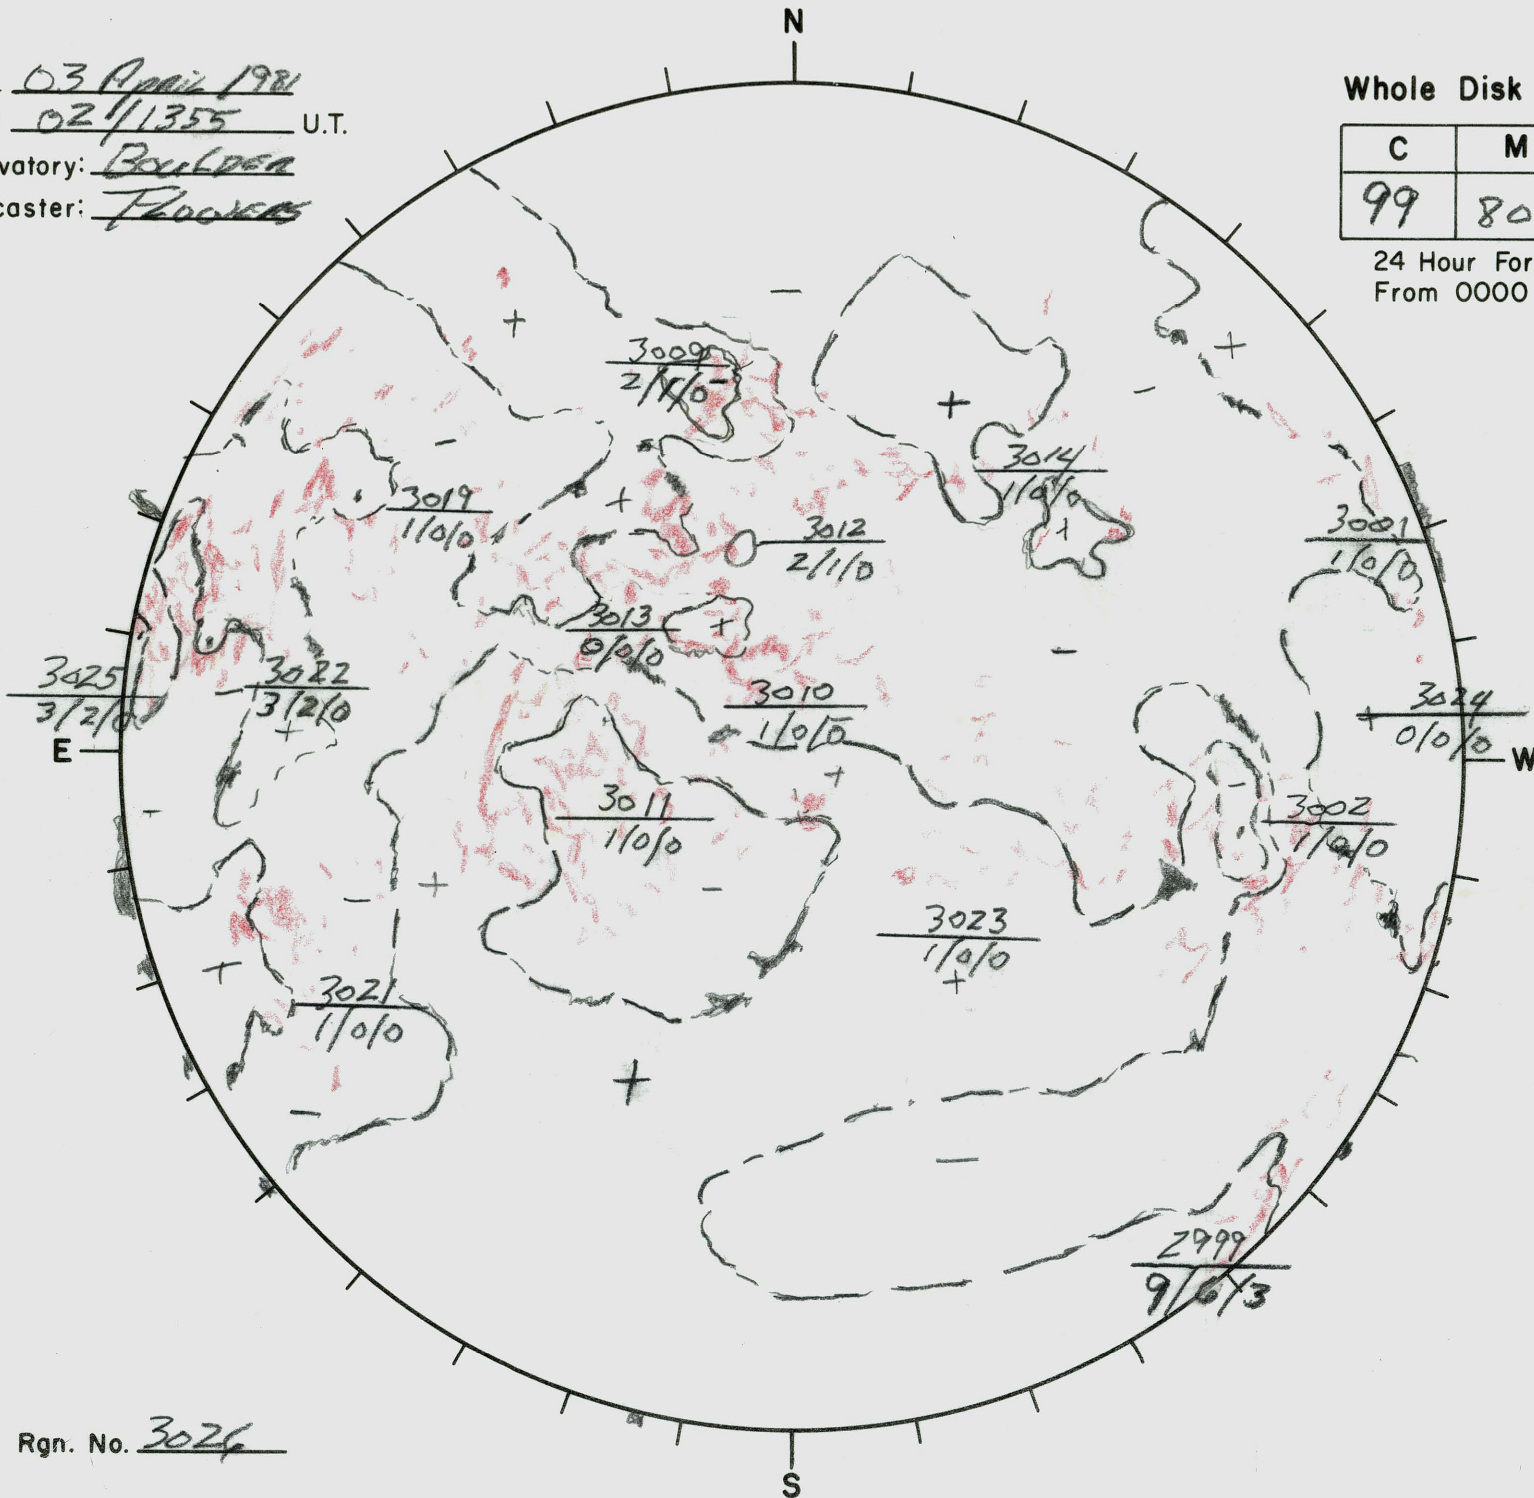

Date: 03 April 1981  
 Time: 0211355 U.T.  
 Observatory: BOULDER  
 Forecaster: FLORES

Whole Disk Forecast

C	M	X
99	80	35

24 Hour Forecast  
 From 0000 U.T. to 0000 U.T.

Next Rgn. No. 3026

L<sub>t</sub> 27  
 B<sub>t</sub> -6