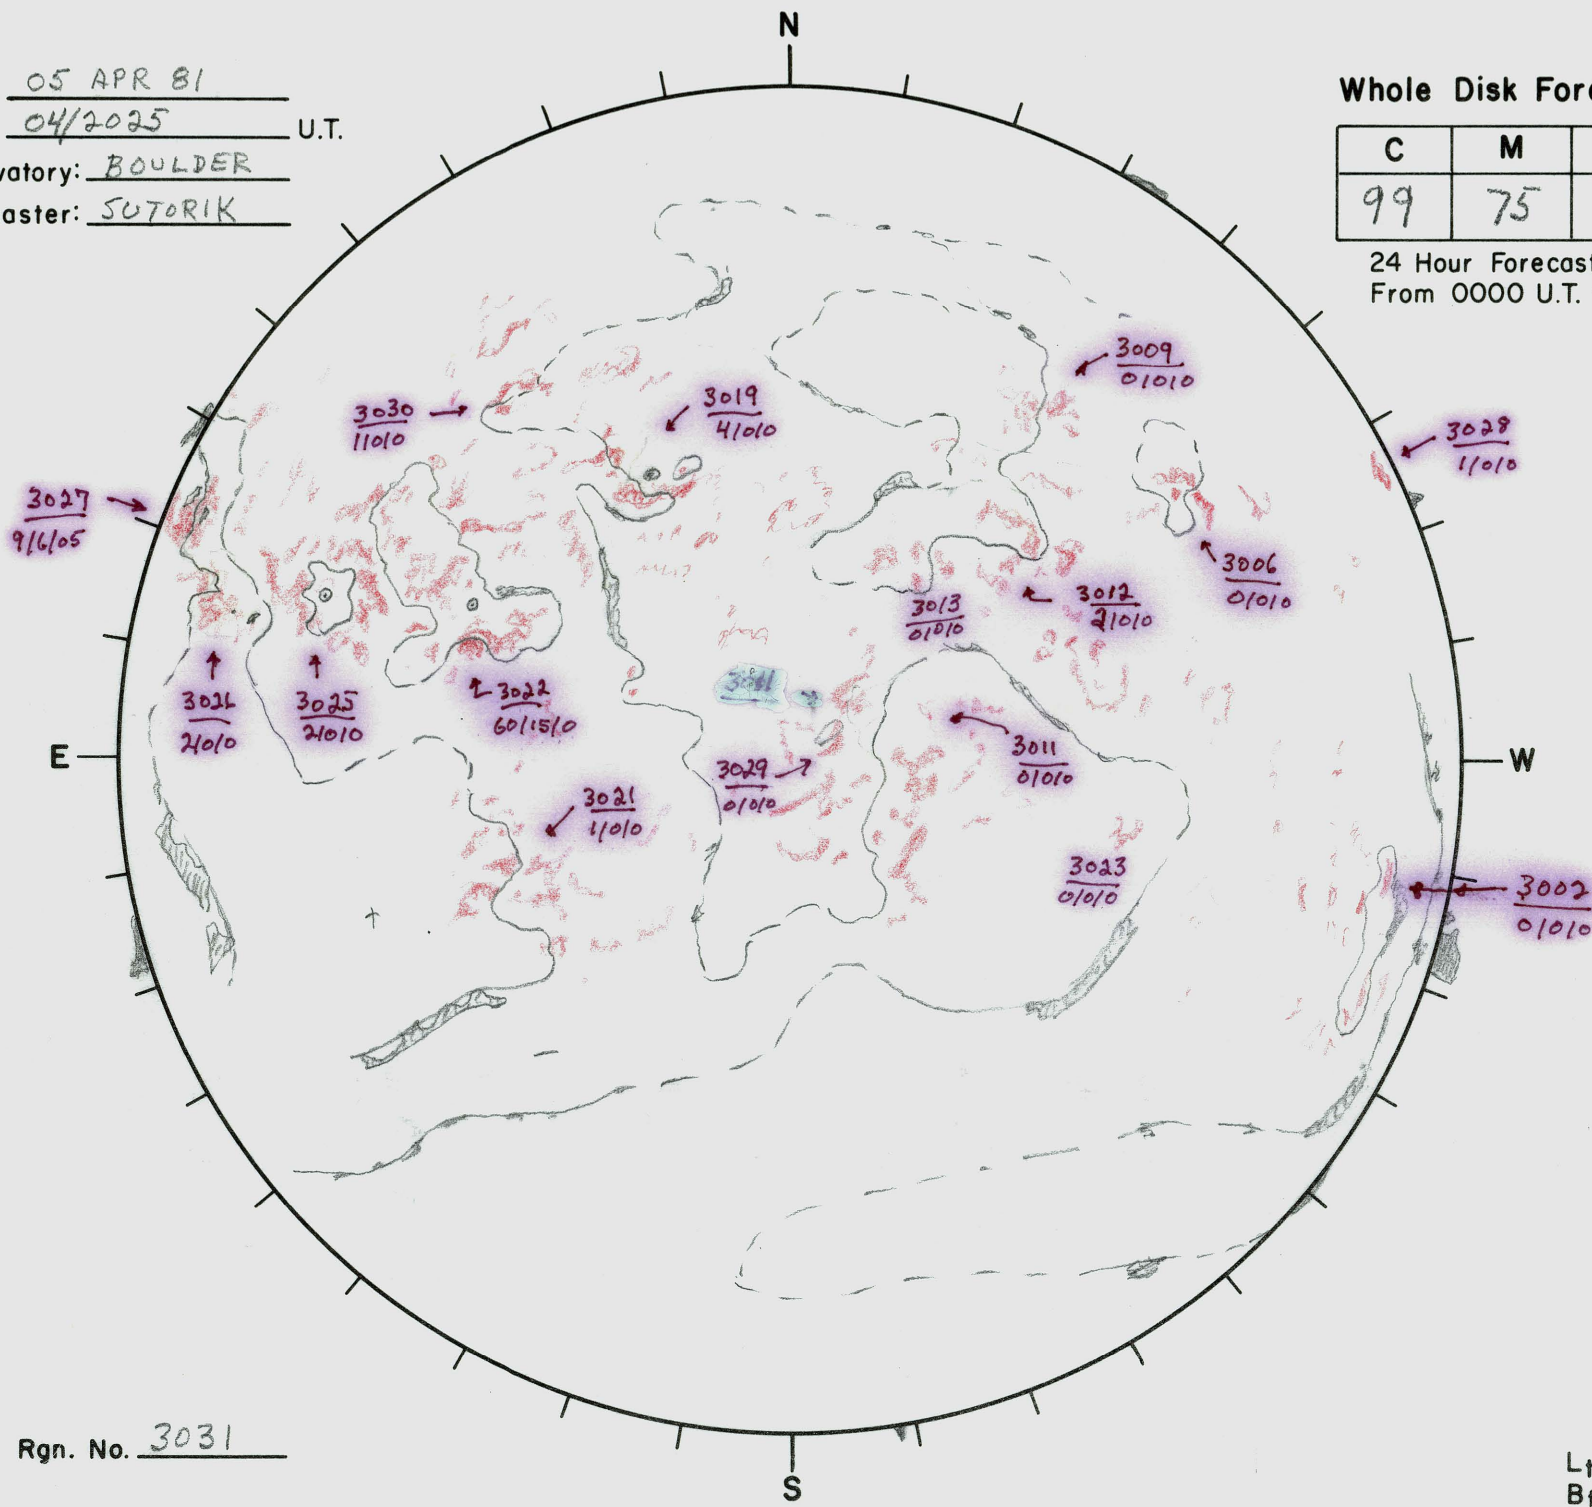

Date: 05 APR 81
 Time: 04/2025 U.T.
 Observatory: BOULDER
 Forecaster: SUTORIK

Whole Disk Forecast

C	M	X	P
99	75	10	1

24 Hour Forecast
 From 0000 U.T. to 0000 U.T.

Next Rgn. No. 3031

L_t 358°
 B_t -6°