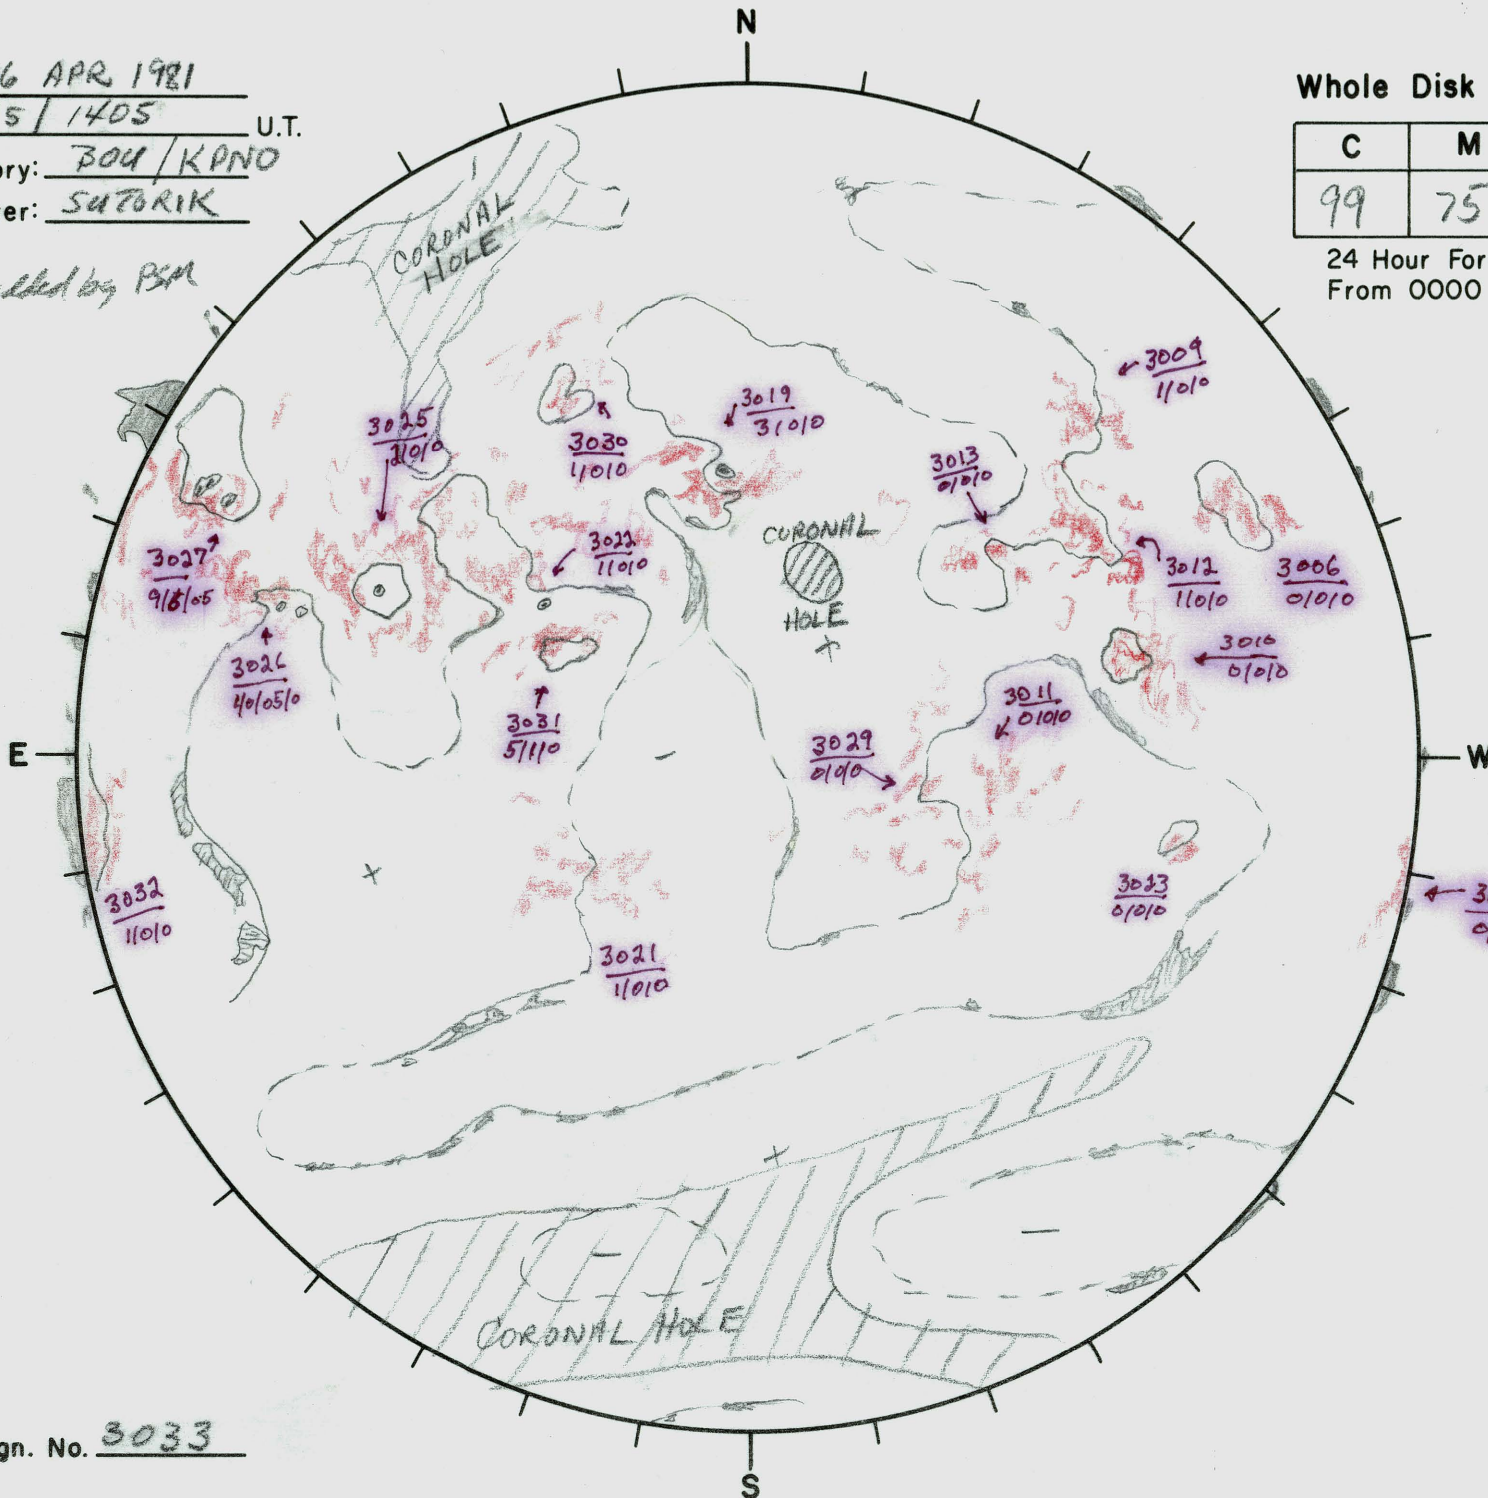

Date: 06 APR 1981
 Time: 05/1405 U.T.
 Observatory: 304/KPNO
 Forecaster: SATORIK

λ10830 added by PSM

Whole Disk Forecast

C	M	X	P
99	75	5	1

24 Hour Forecast
 From 0000 U.T. to 0000 U.T.

Next Rgn. No. 3033

L† 348°
 B† -6°