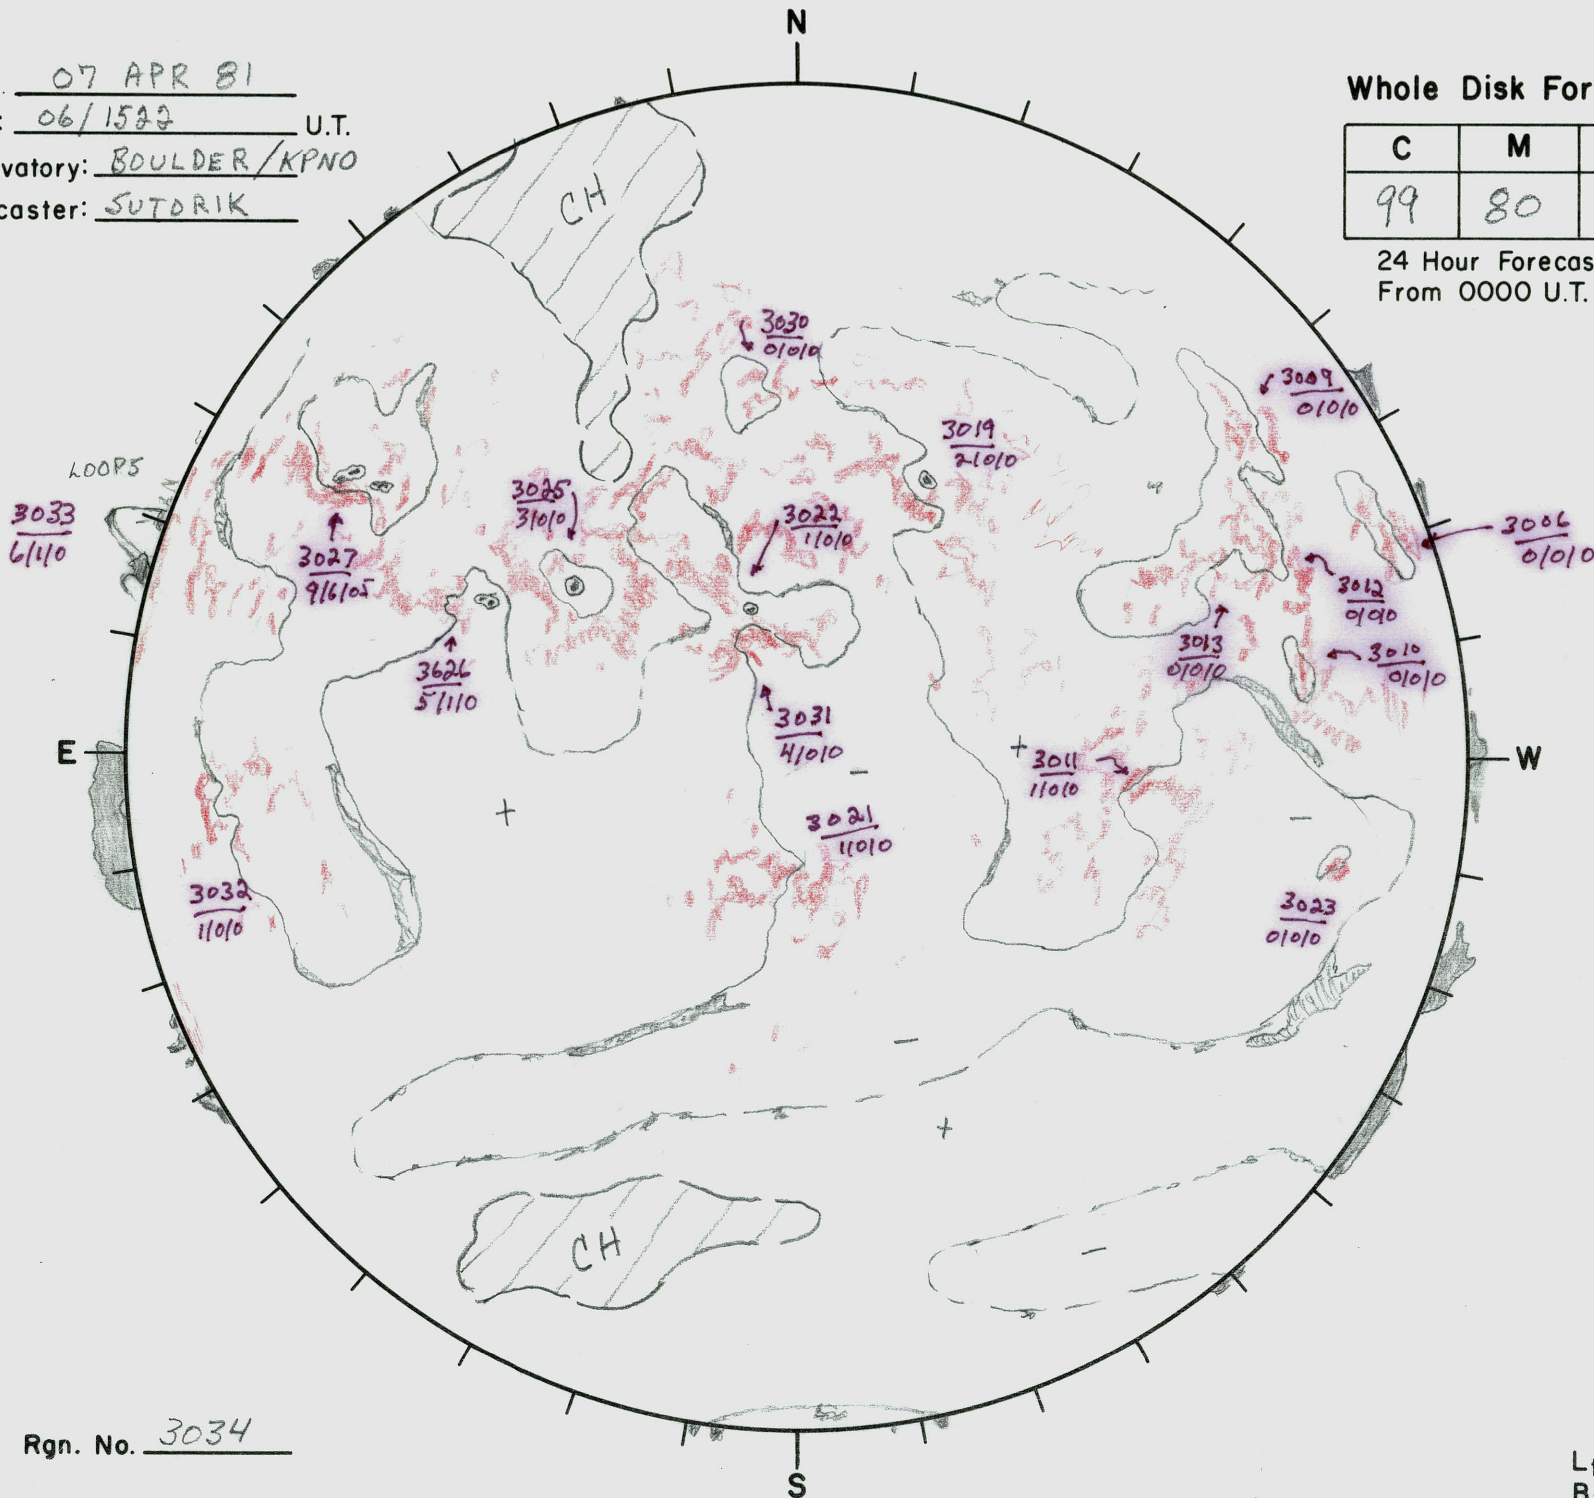

Date: 07 APR 81
 Time: 06/1522 U.T.
 Observatory: BOULDER/KPNO
 Forecaster: SUTORIK

Whole Disk Forecast

C	M	X
99	80	05

24 Hour Forecast
 From 0000 U.T. to 0000 U.T.

Next Rgn. No. 3034

L_t 334.5°
 B_t -6°