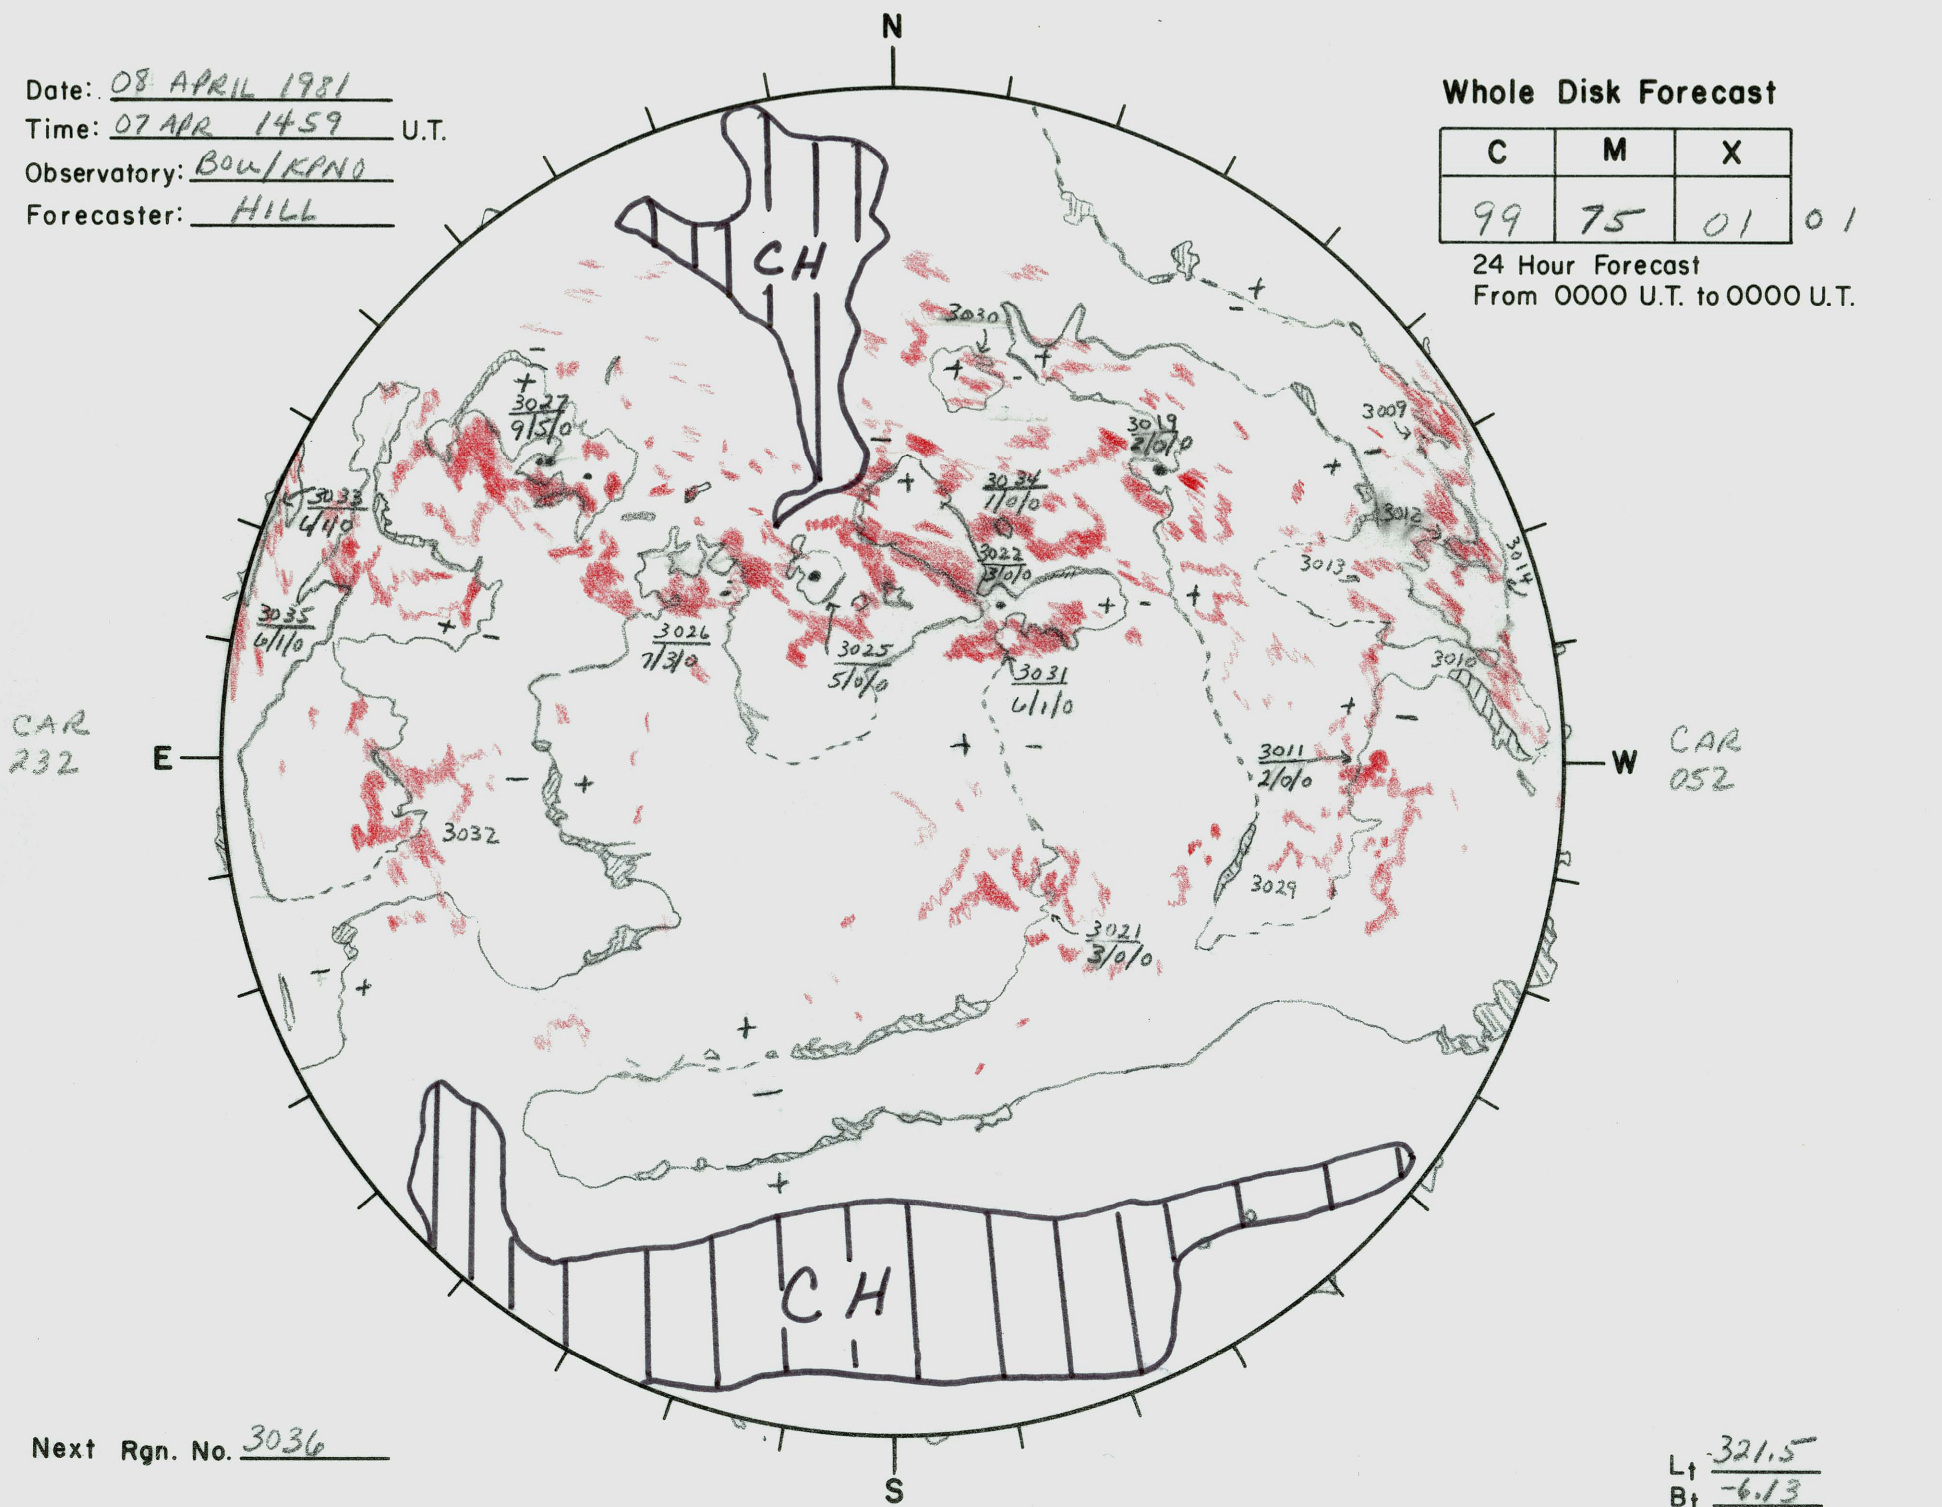

Date: 08 APRIL 1981
 Time: 07 APR 1459 U.T.
 Observatory: Bow/KPNO
 Forecaster: HILL

Whole Disk Forecast

C	M	X
99	75	01

24 Hour Forecast
 From 0000 U.T. to 0000 U.T.

Next Rgn. No. 3036

L† 321.5
 B† -6.13