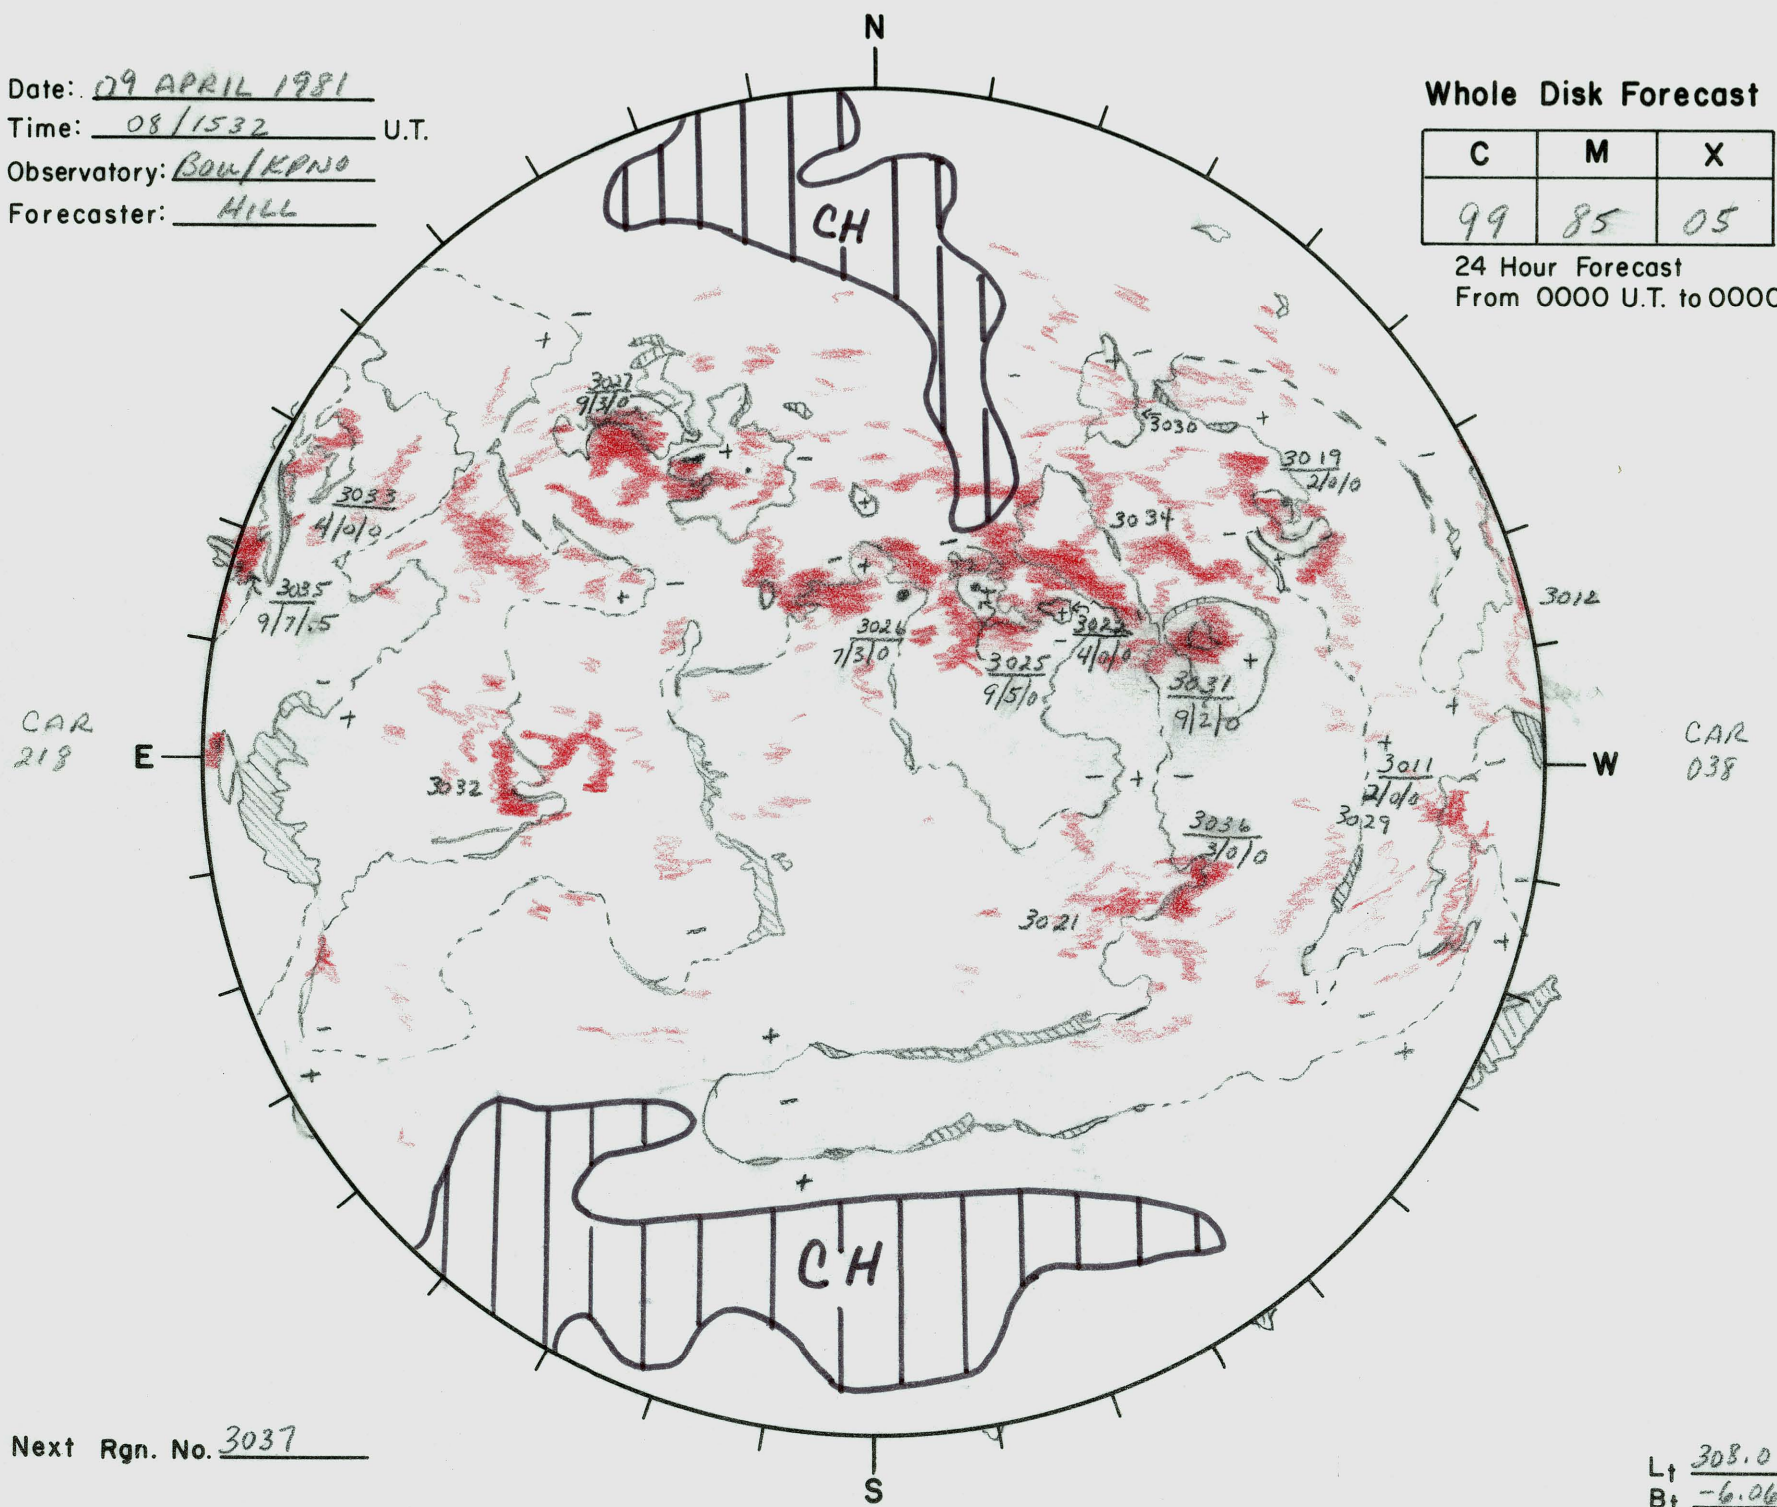

Date: 09 APRIL 1981
 Time: 08/1532 U.T.
 Observatory: BOW/KPNO
 Forecaster: HILL

Whole Disk Forecast

C	M	X
99	85	05

05

24 Hour Forecast
 From 0000 U.T. to 0000 U.T.

Next Rgn. No. 3037

L† 308.0
 B† -6.06