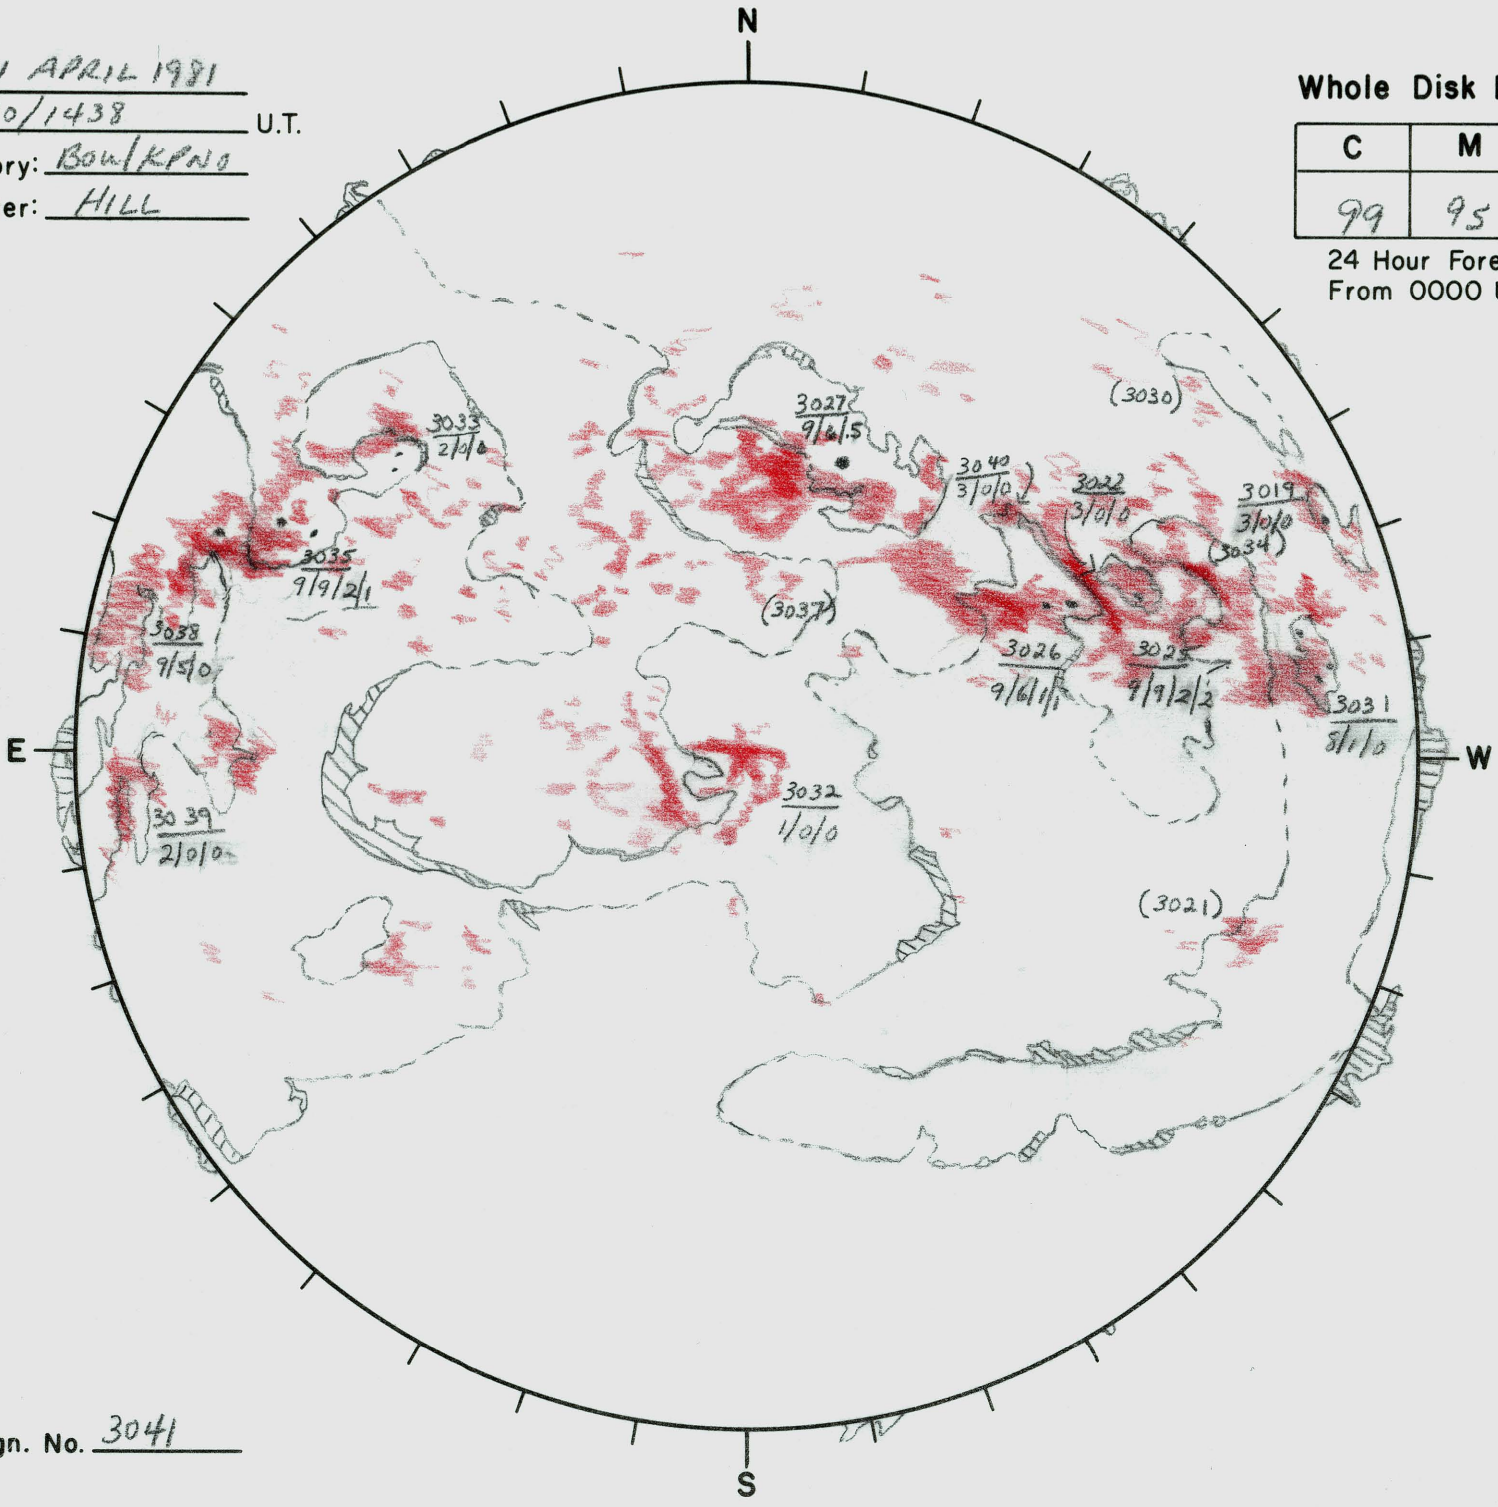

Date: 11 APRIL 1981
 Time: 10/1438 U.T.
 Observatory: Bow/KPNO
 Forecaster: HILL

Whole Disk Forecast

| C | M | X |
|----|----|----|
| 99 | 95 | 35 |

24 Hour Forecast
 From 0000 U.T. to 0000 U.T.

Next Rgn. No. 3041

L_t 282.1
 B_t -5.93