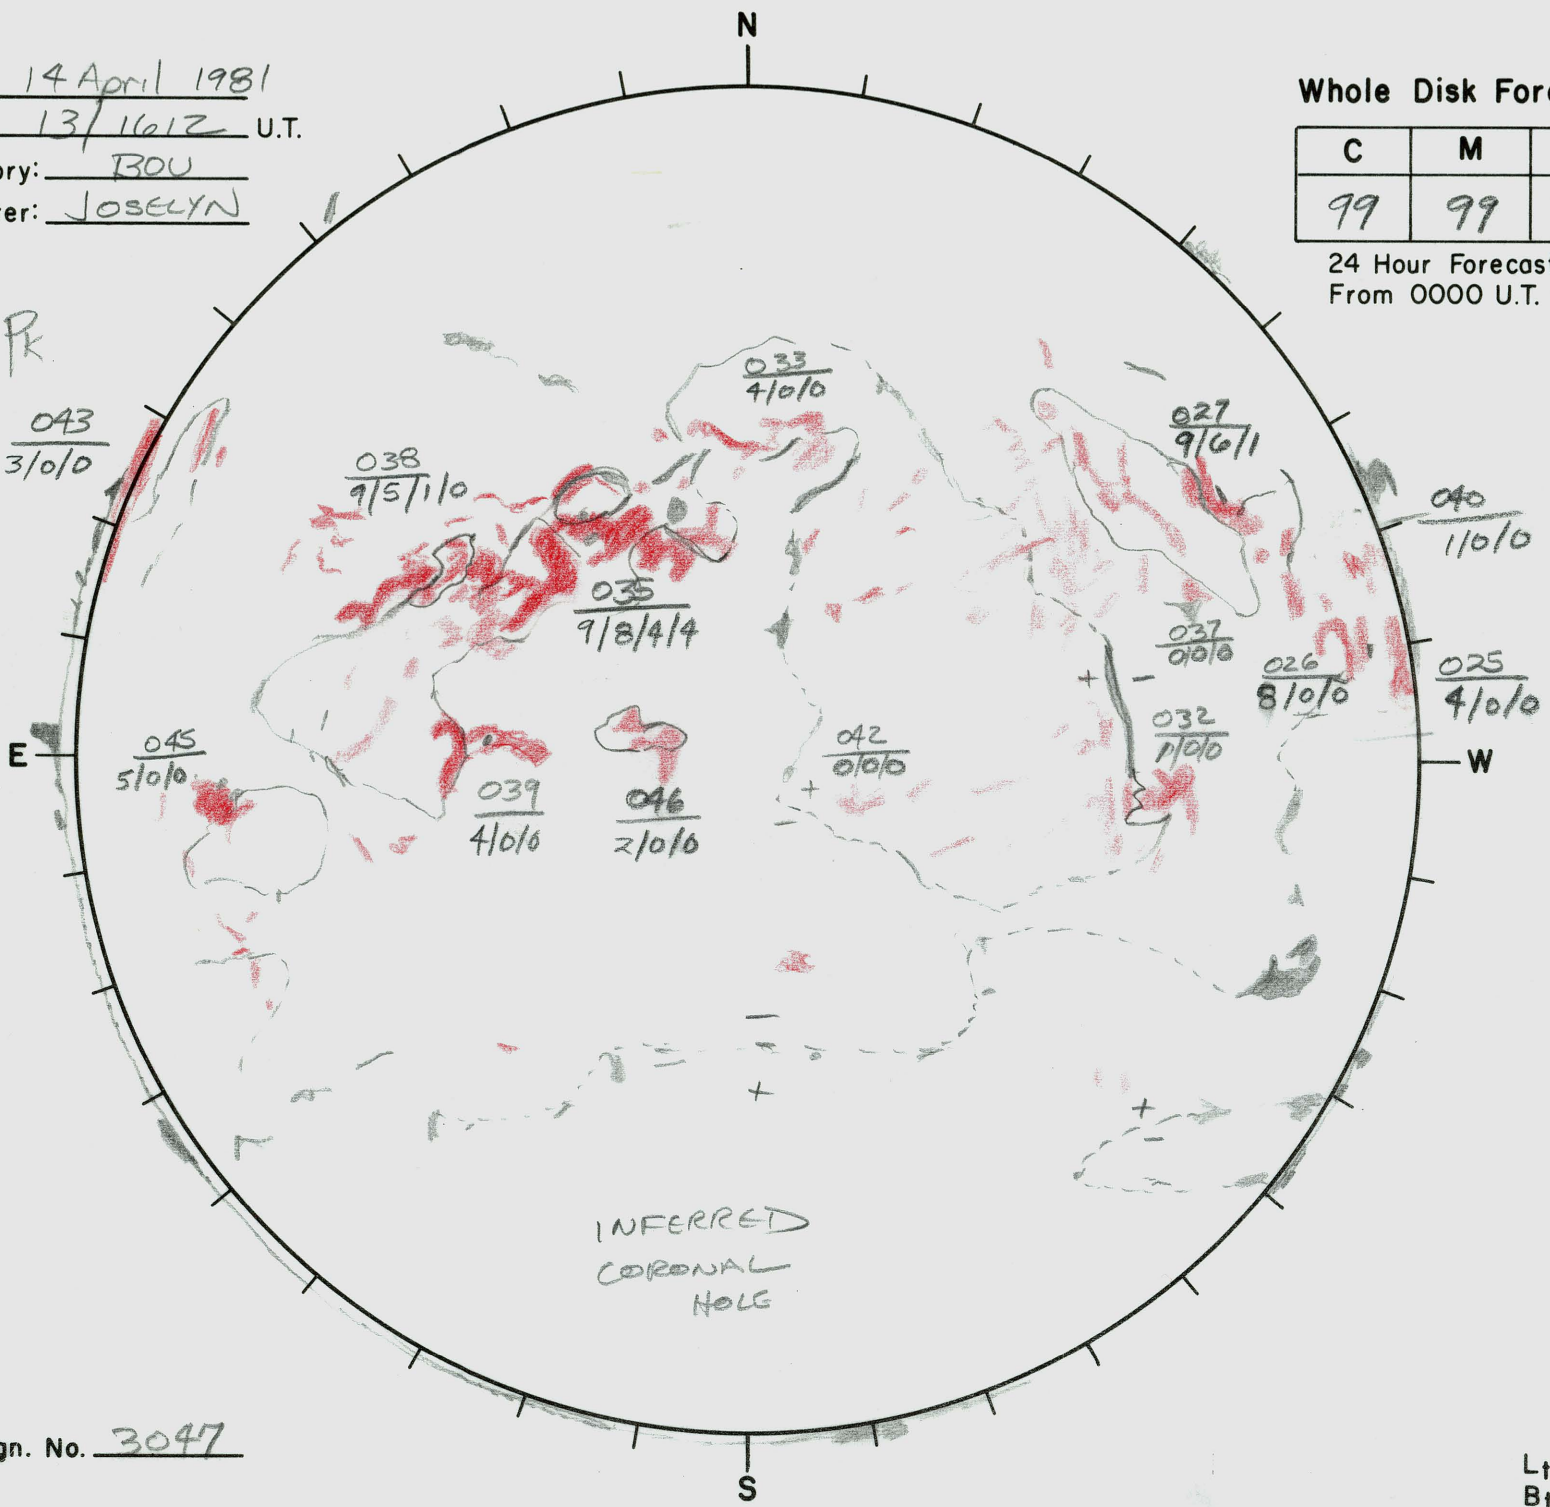

Date: 14 April 1981
 Time: 13/1612 U.T.
 Observatory: ROU
 Forecaster: JOSELYN

Whole Disk Forecast

C	M	X
99	99	50

40

24 Hour Forecast
 From 0000 U.T. to 0000 U.T.

No KITT PK.

Next Rgn. No. 3047

L_t _____
 B_t _____