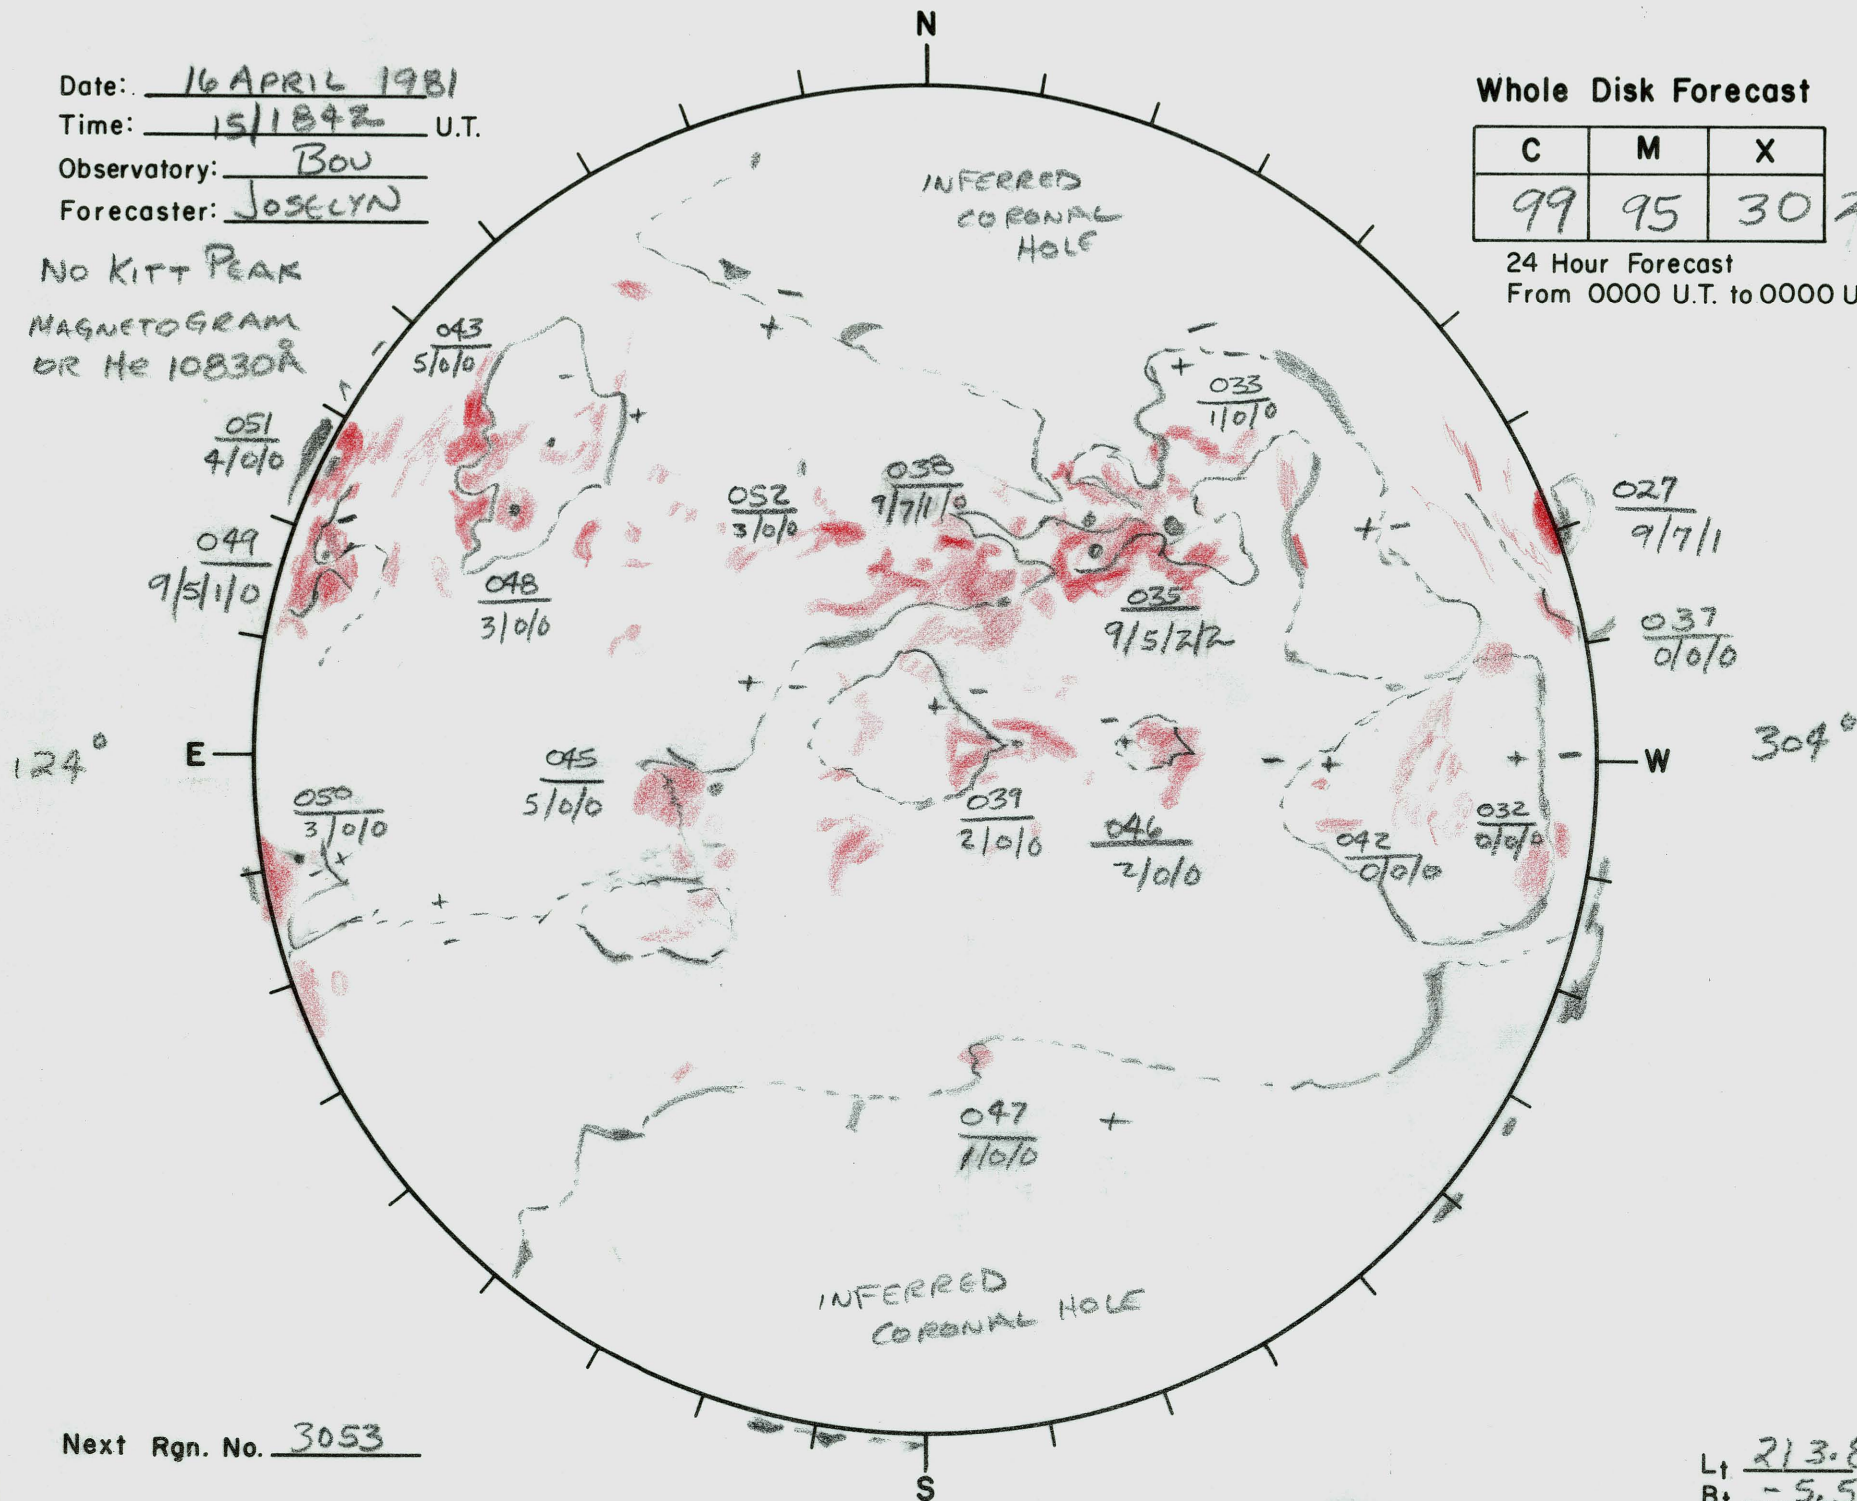

Date: 16 APRIL 1981
 Time: 151842 U.T.
 Observatory: BOU
 Forecaster: JOSELYN

Whole Disk Forecast

C	M	X
99	95	30

20

24 Hour Forecast
 From 0000 U.T. to 0000 U.T.

NO KITT PEAK
 MAGNETOGRAM
 OR He 10830Å

Next Rgn. No. 3053

Lt 213.8
 Bt -5.5