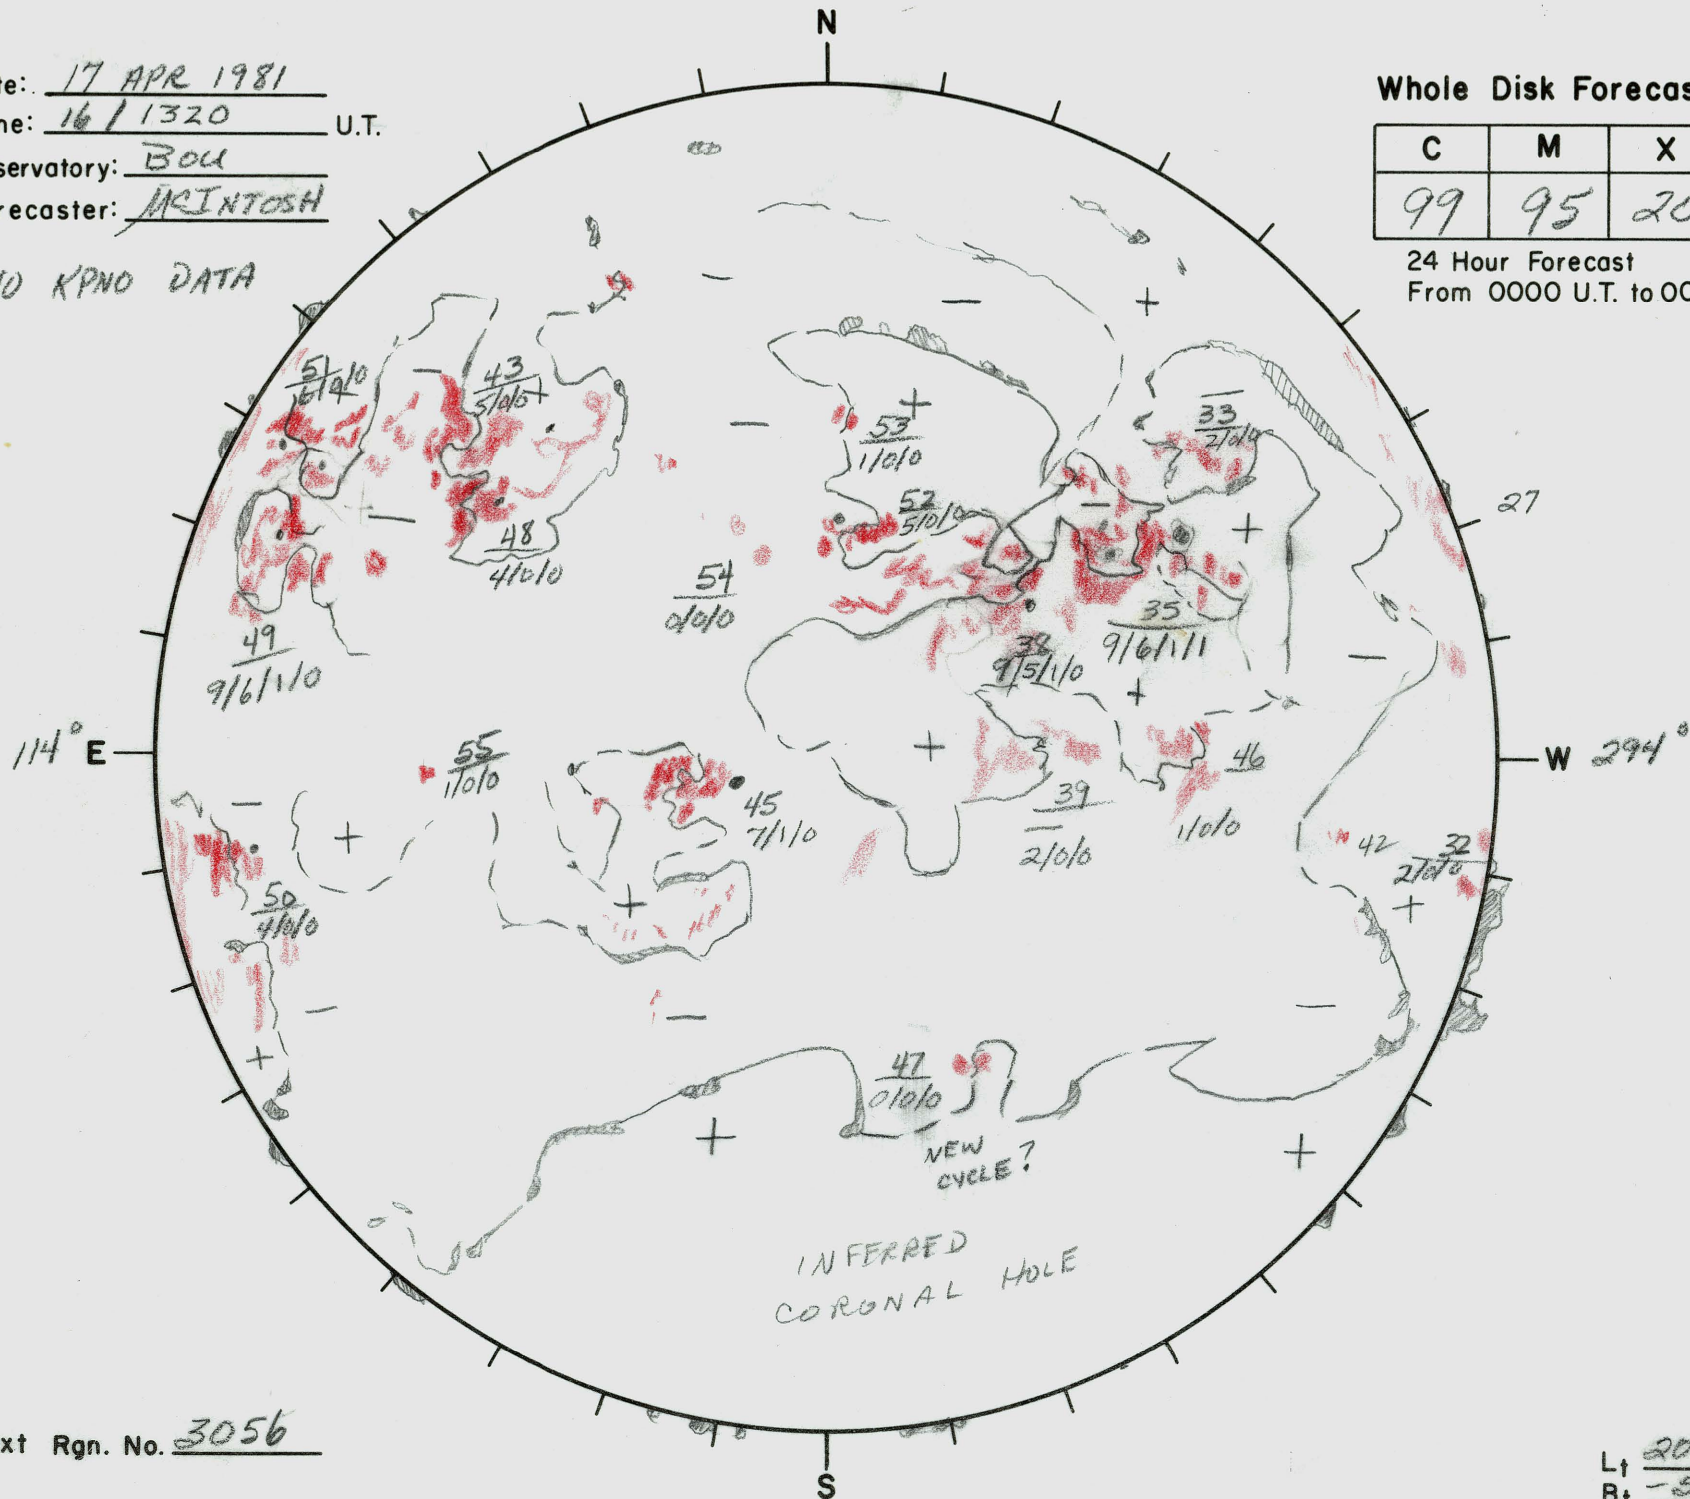

Date: 17 APR 1981  
 Time: 161320 U.T.  
 Observatory: BOU  
 Forecaster: MRINTOSH

NO KPNO DATA

Whole Disk Forecast

C	M	X	P
99	95	20	10

24 Hour Forecast  
 From 0000 U.T. to 0000 U.T.

Next Rgn. No. 3056

L<sub>t</sub> 2036  
 B<sub>t</sub> -5.47