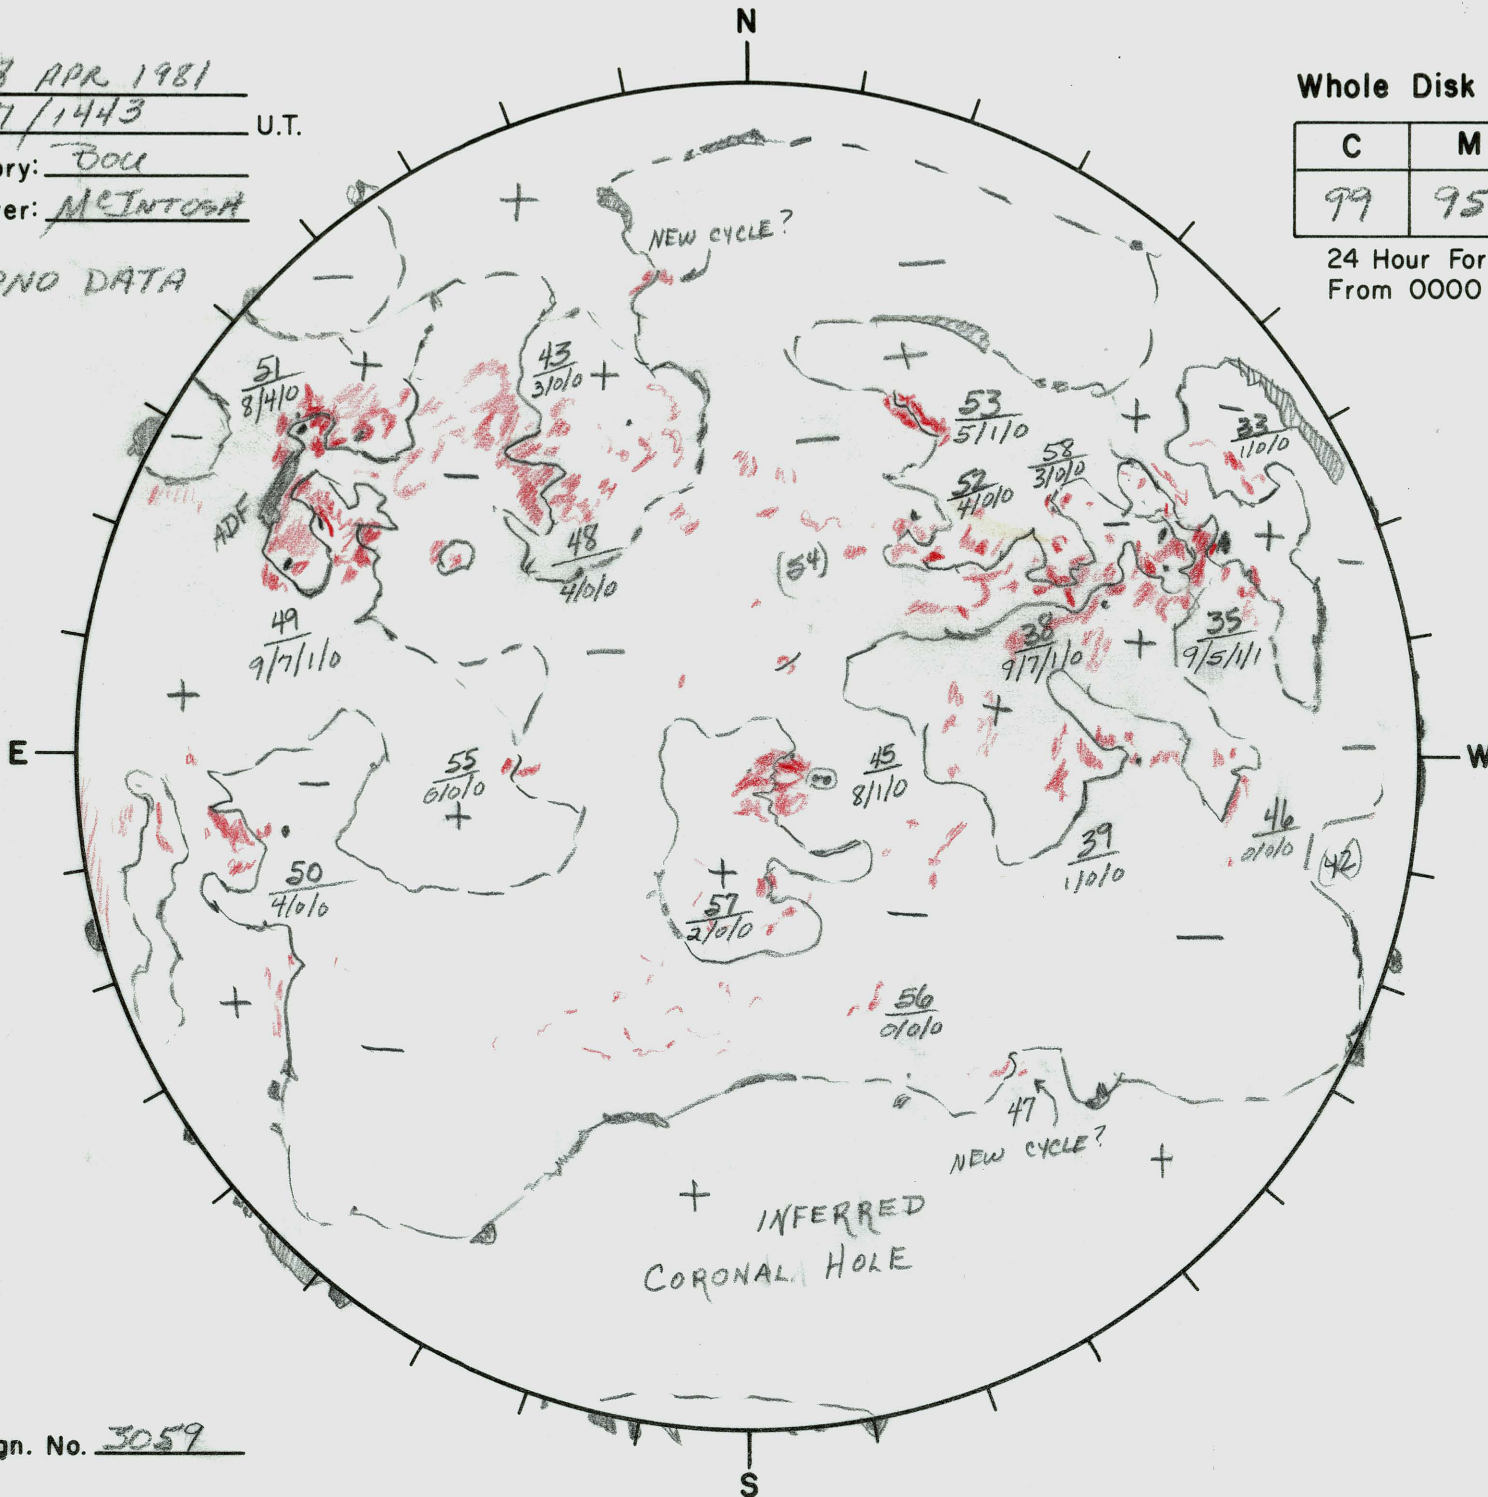

Date: 18 APR 1981
 Time: 17/1443 U.T.
 Observatory: BOU
 Forecaster: McINTOSH

NO KPNO DATA

Whole Disk Forecast

C	M	X	P
99	95	10	10

24 Hour Forecast
 From 0000 U.T. to 0000 U.T.

Next Rgn. No. 3059

L_t 189.6
 B_t -5.4