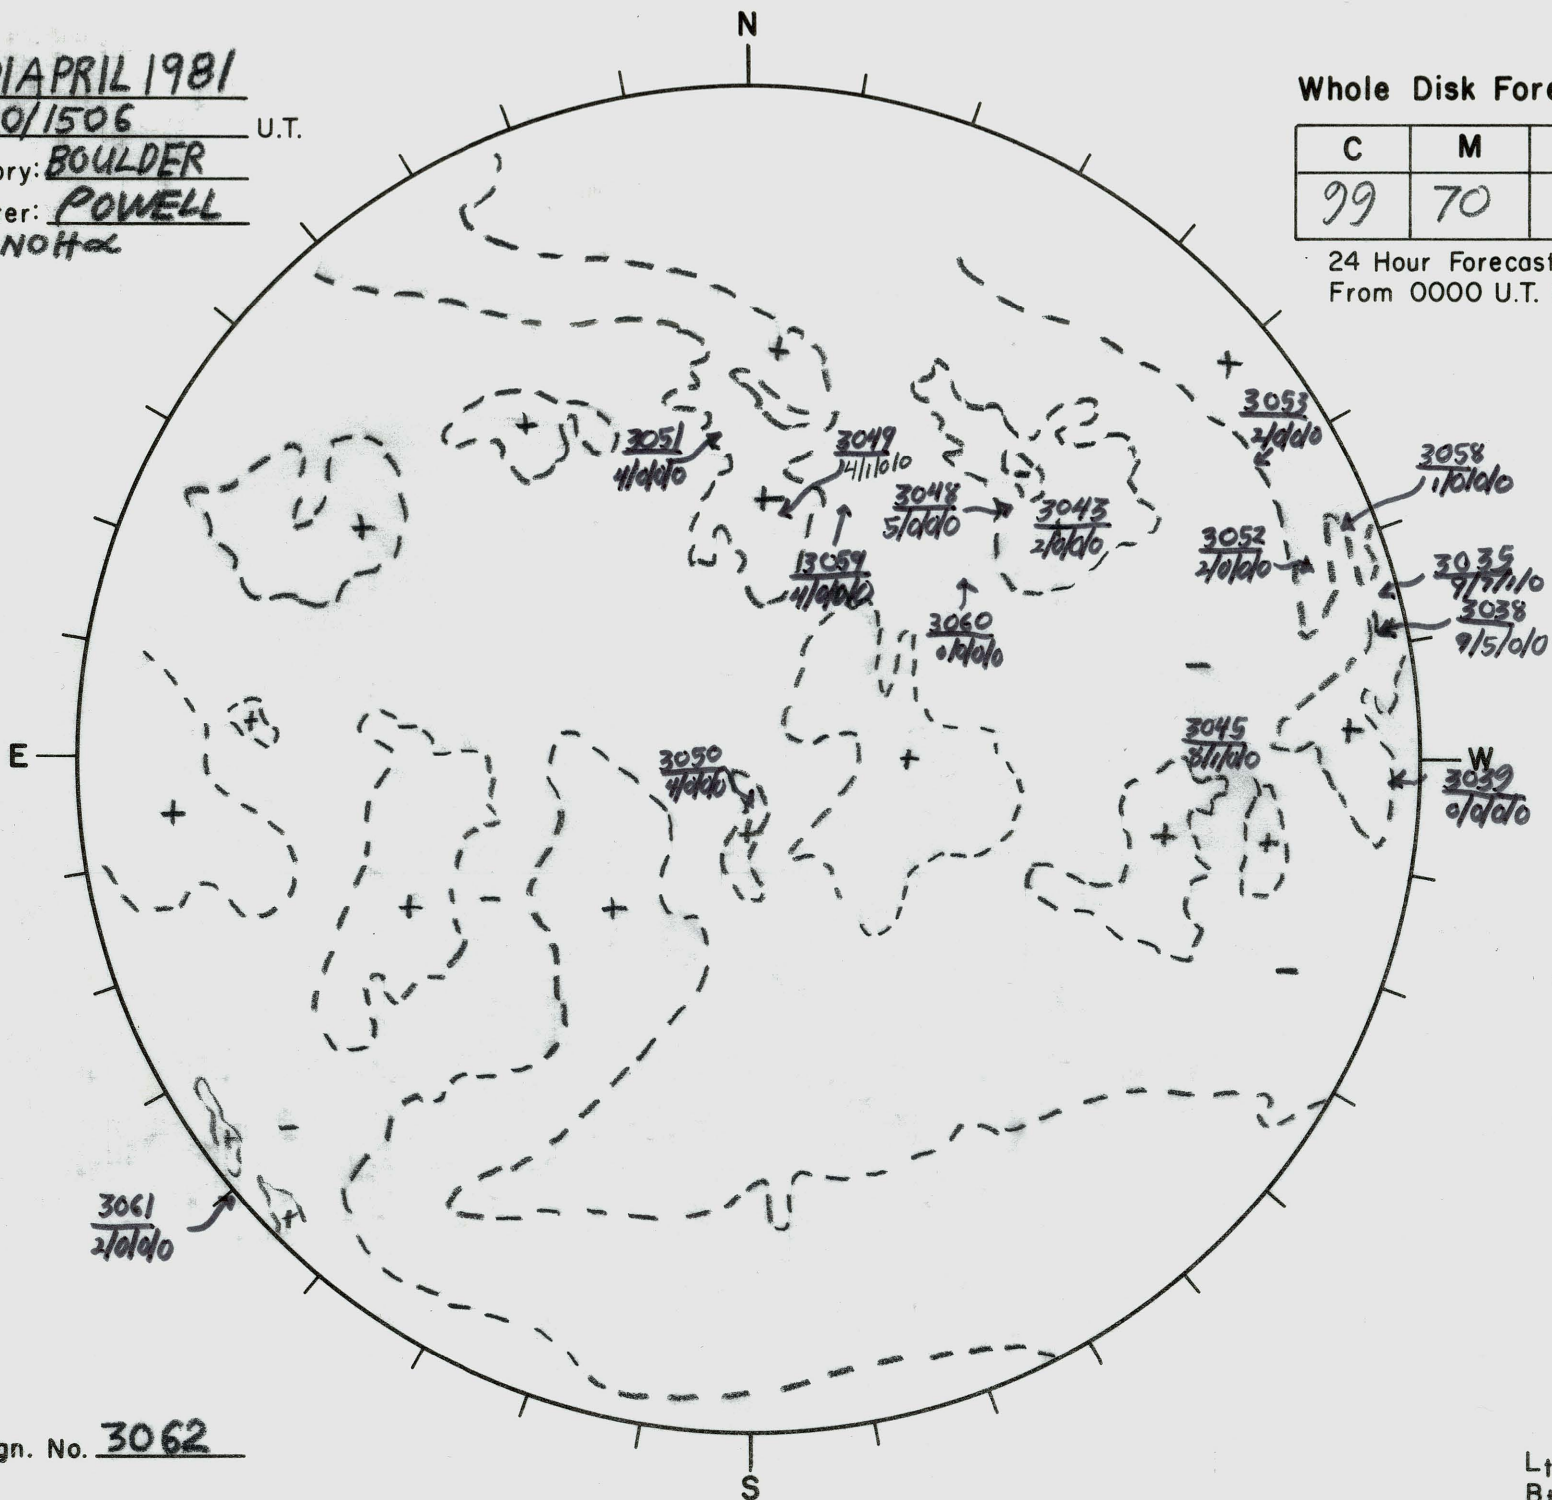

Date: 21 APRIL 1981
 Time: 20/1506 U.T.
 Observatory: BOULDER
 Forecaster: POWELL
NOHx

Whole Disk Forecast

C	M	X	P
99	70	10	05

24 Hour Forecast
 From 0000 U.T. to 0000 U.T.

Next Rgn. No. 3062

L† 149.8
 B† -5.12