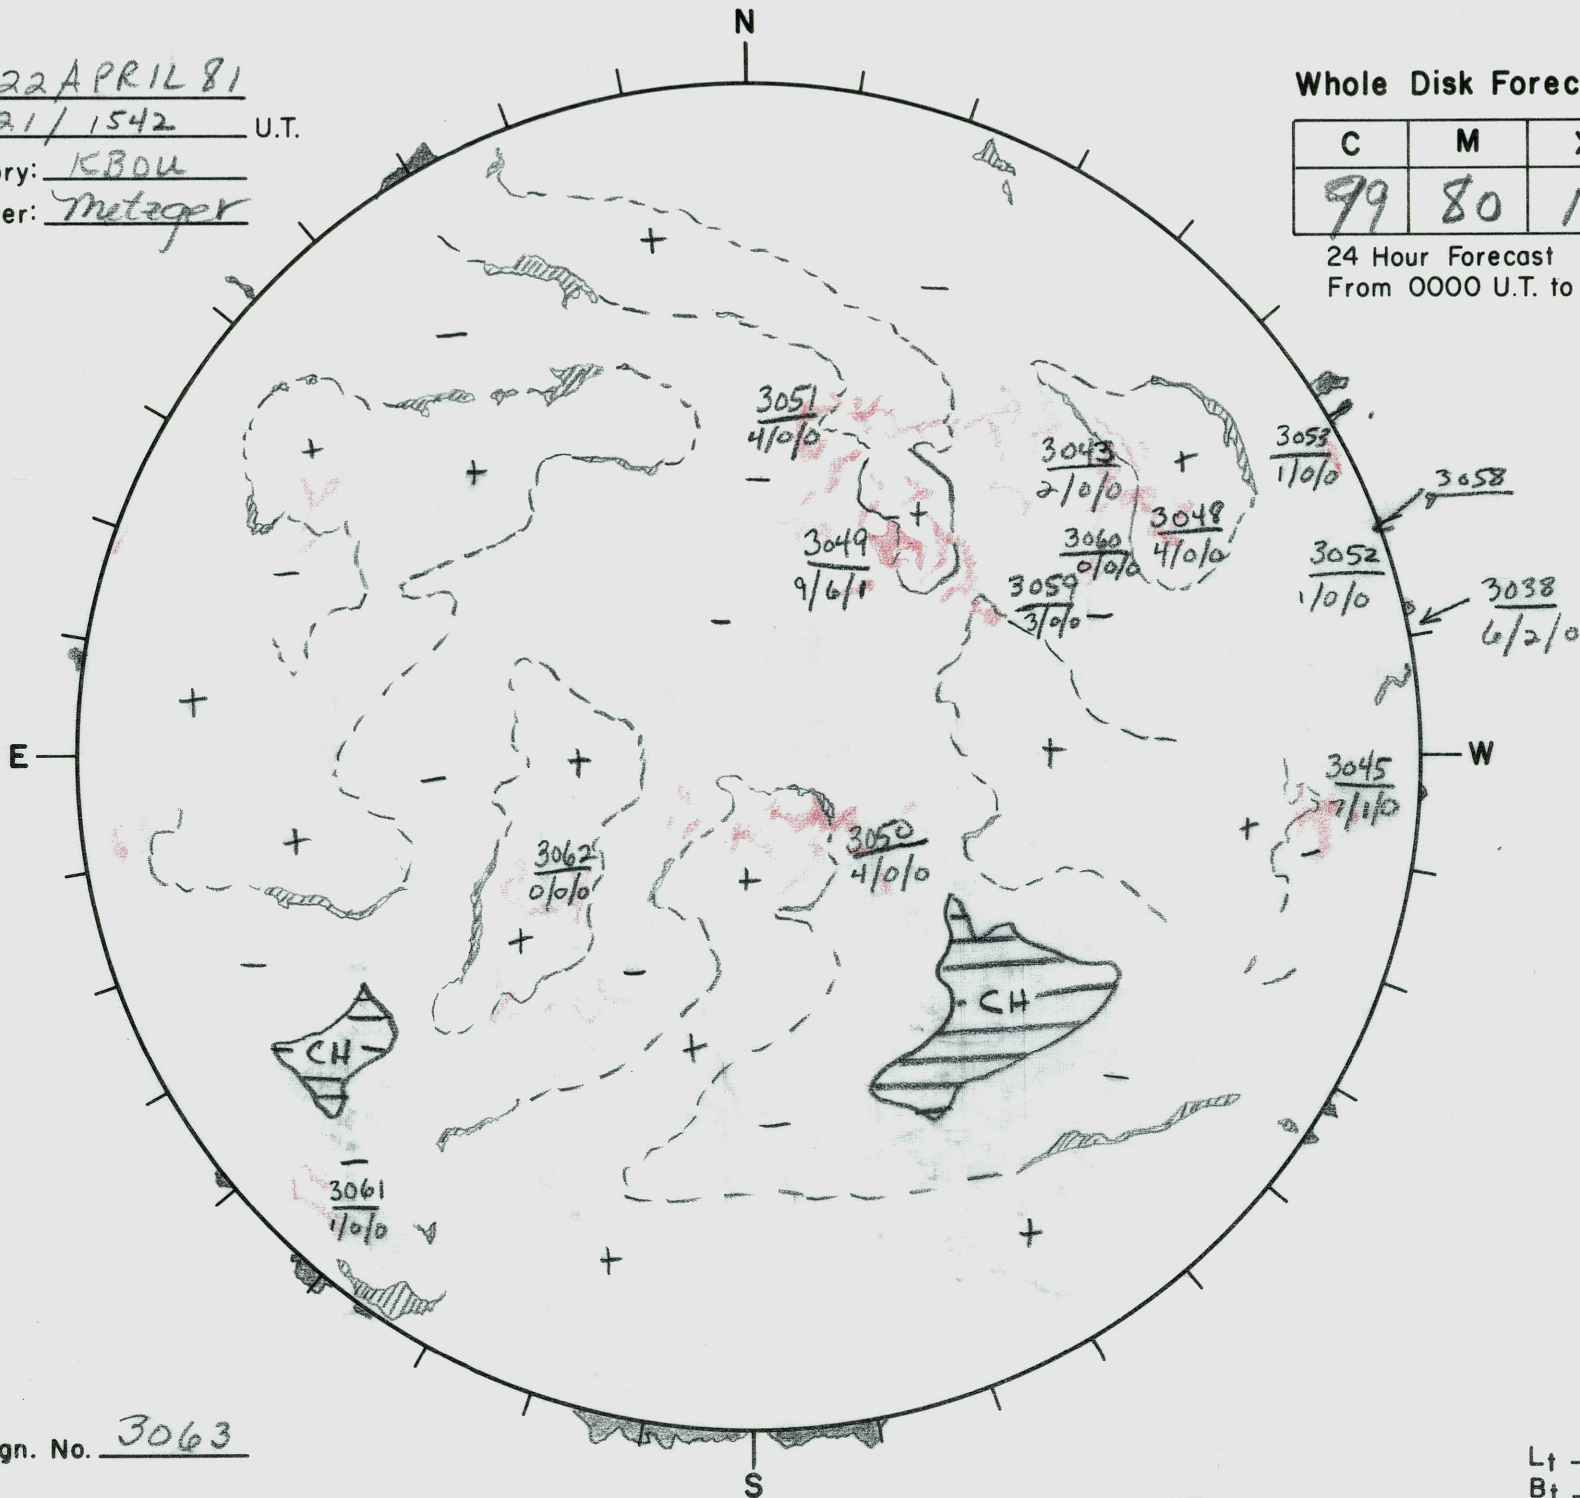

Date: 22 APRIL 81
 Time: 21/1542 U.T.
 Observatory: KBOU
 Forecaster: metzger

Whole Disk Forecast

C	M	X
99	80	15

24 Hour Forecast
 From 0000 U.T. to 0000 U.T.

Next Rgn. No. 3063

L_t 136.3
 B_t -5.0