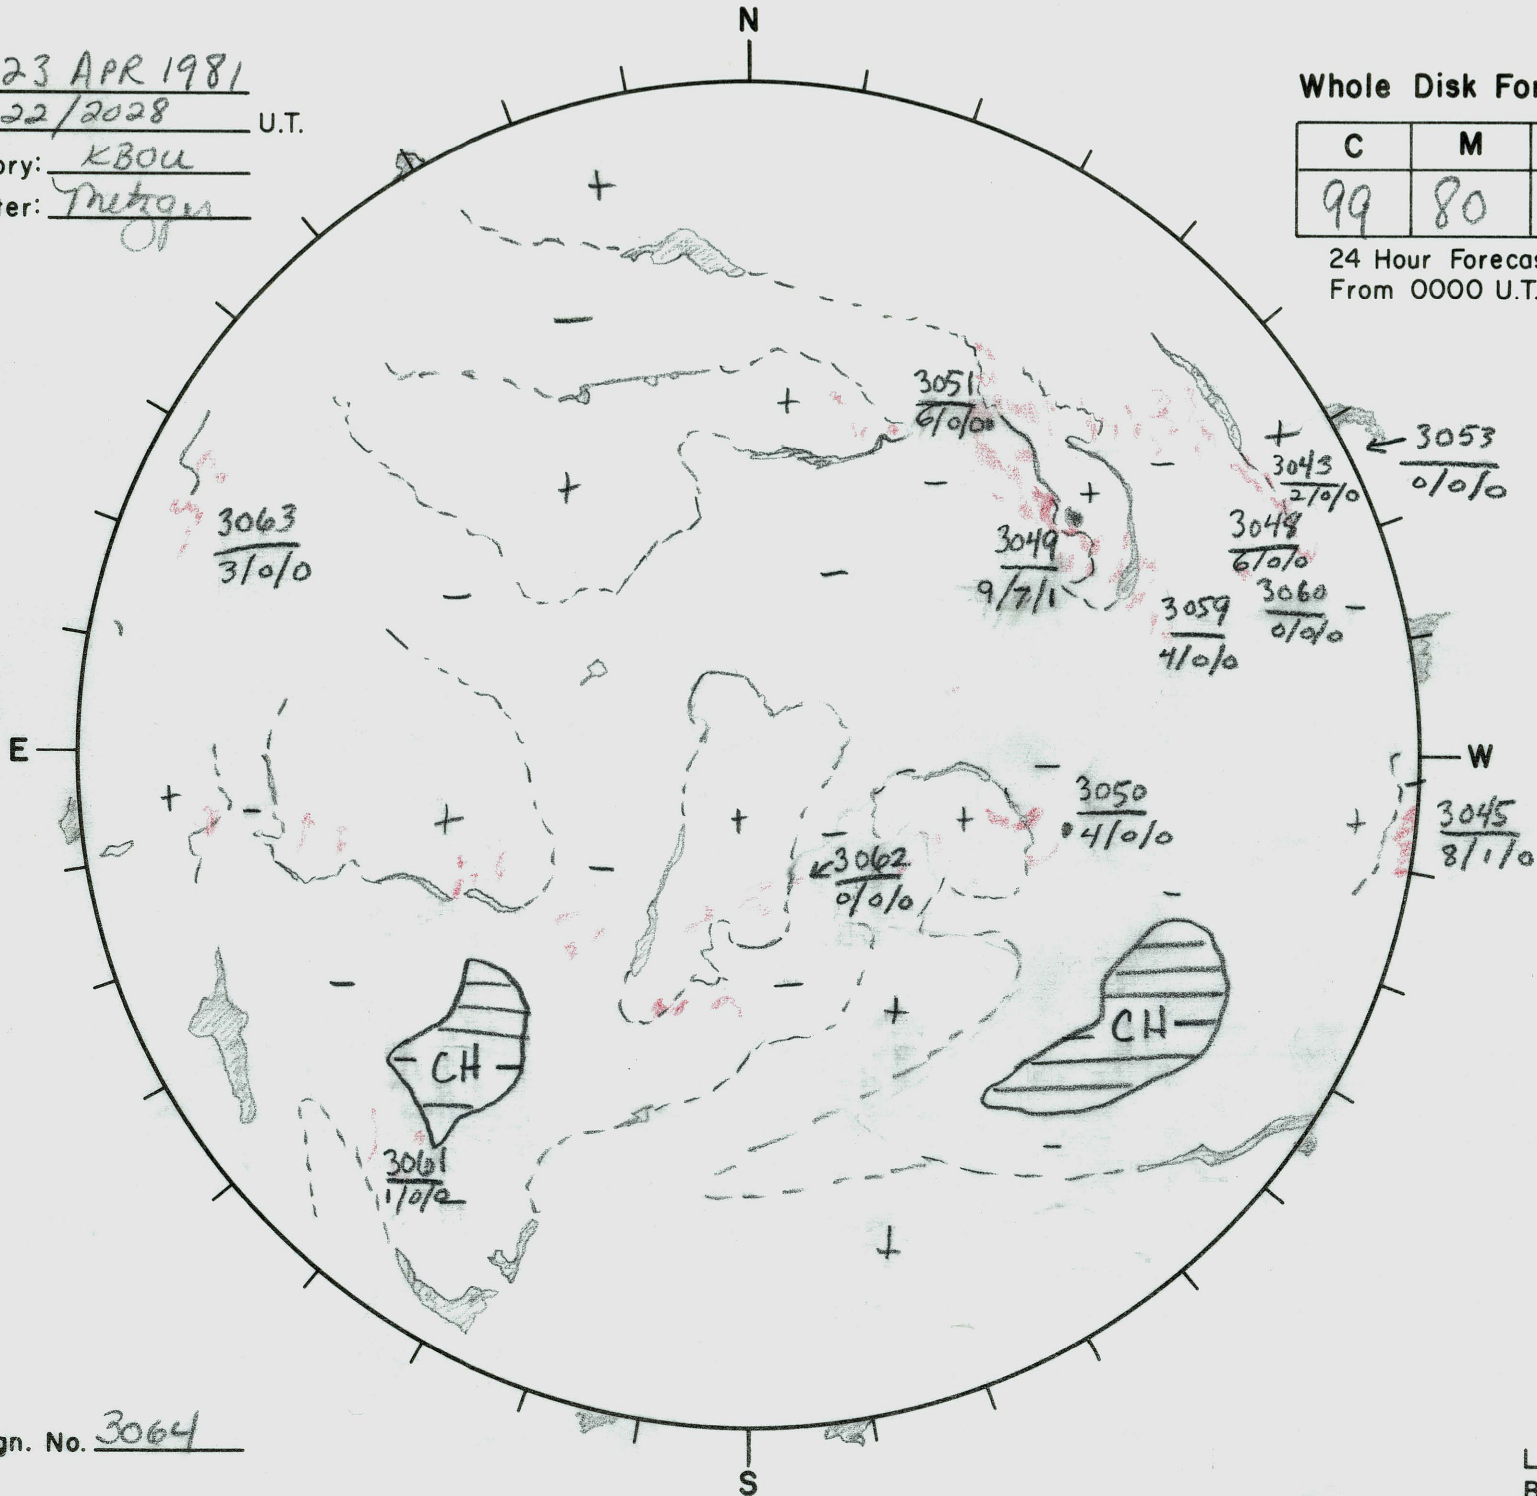

Date: 23 APR 1981  
 Time: 22/2028 U.T.  
 Observatory: KBOU  
 Forecaster: Mitton

Whole Disk Forecast

C	M	X
99	80	15

24 Hour Forecast  
 From 0000 U.T. to 0000 U.T.

Next Rgn. No. 3064

L<sub>t</sub> 120.4  
 B<sub>t</sub> -4.92