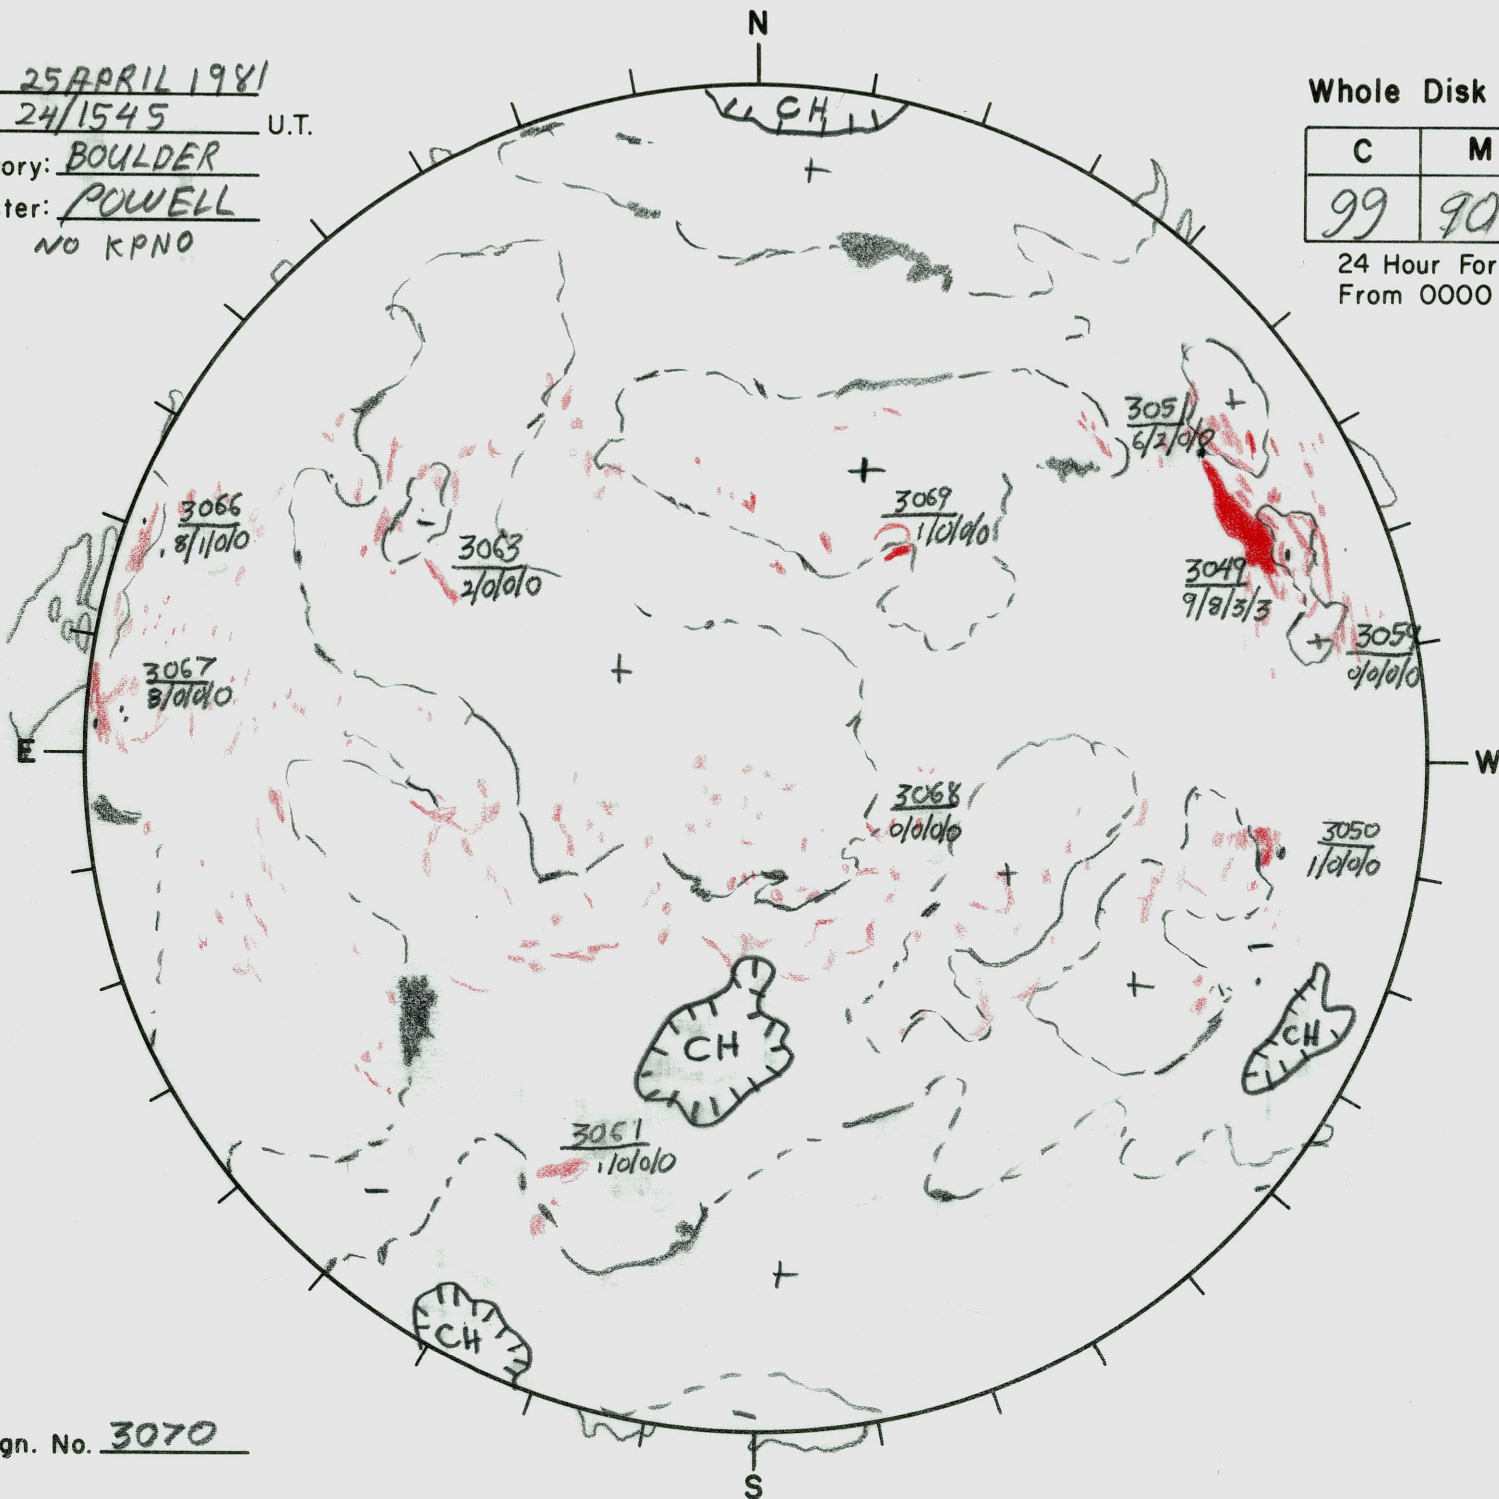

Date: 25 APRIL 1981
 Time: 24/1545 U.T.
 Observatory: BOULDER
 Forecaster: POWELL
 NO KPNO

Whole Disk Forecast

C	M	X	P
99	90	30	30

24 Hour Forecast
 From 0000 U.T. to 0000 U.T.

Next Rgn. No. 3070

L_t 96.6
 B_t -4.76