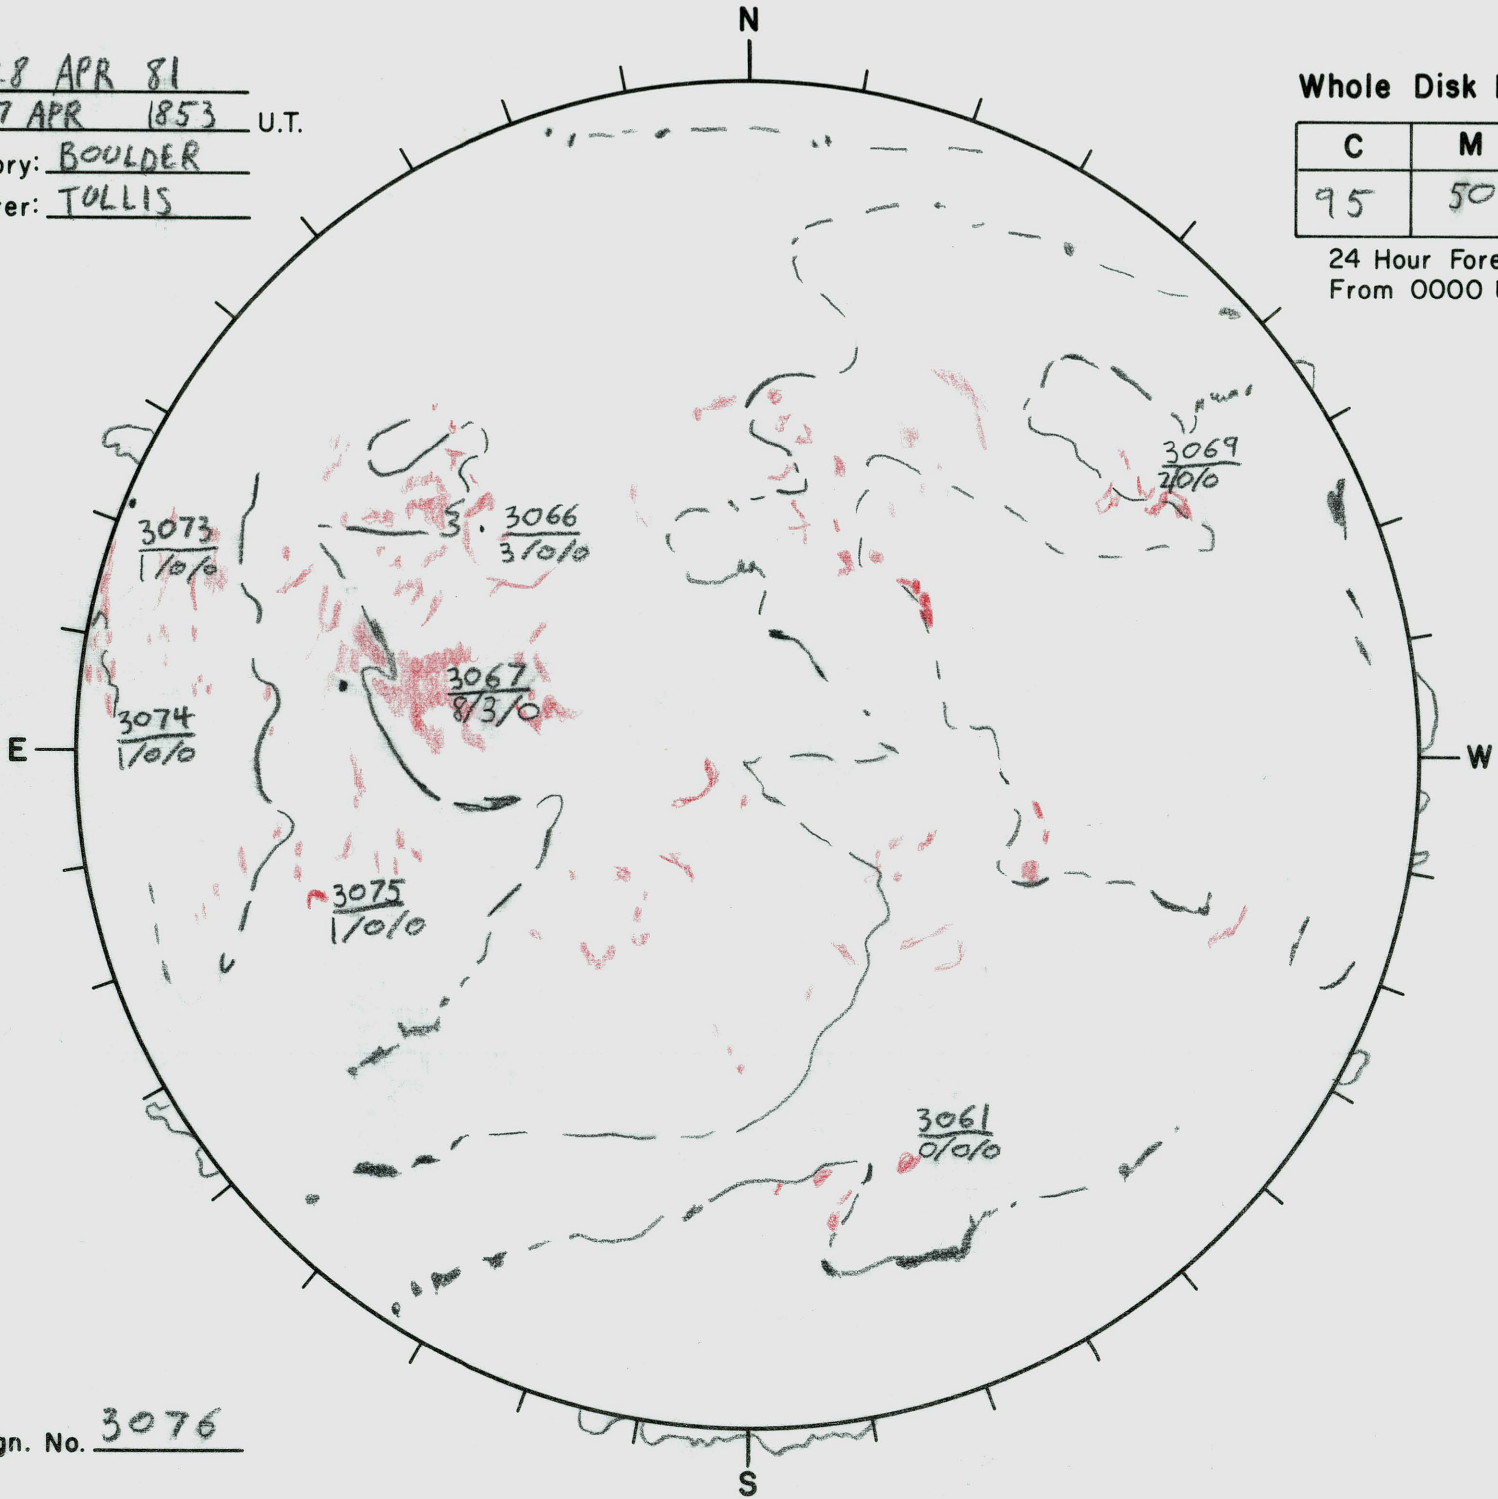

Date: 28 APR 81
 Time: 27 APR 1853 U.T.
 Observatory: BOULDER
 Forecaster: TOLLIS

Whole Disk Forecast

C	M	X
95	50	15

24 Hour Forecast
 From 0000 U.T. to 0000 U.T.

Next Rgn. No. 3076

L_t 55.3
 B_t -4.46