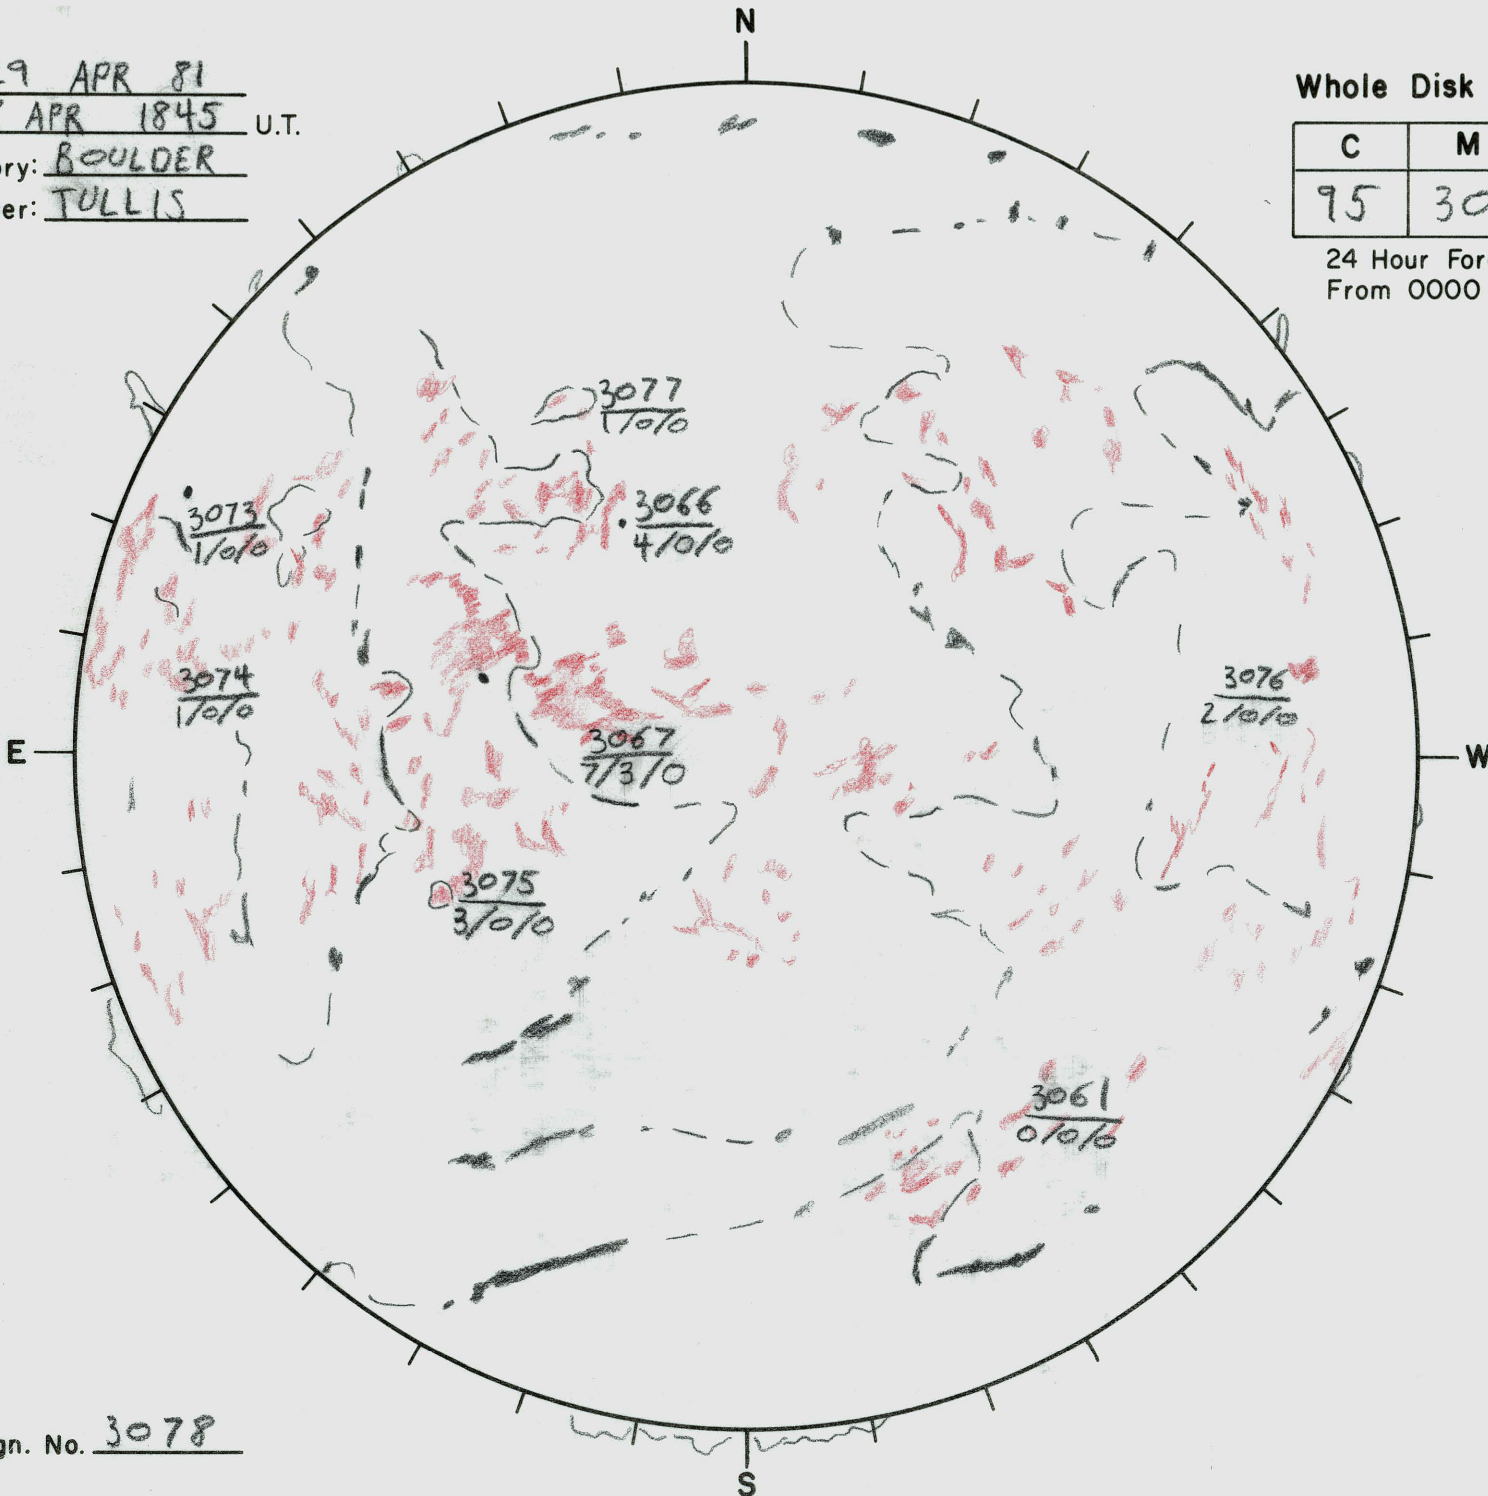

Date: 29 APR 81
 Time: 28 APR 1845 U.T.
 Observatory: BOULDER
 Forecaster: TULLIS

Whole Disk Forecast

C	M	X	P
95	30	05	05

24 Hour Forecast
 From 0000 U.T. to 0000 U.T.

Next Rgn. No. 3078

L_t 42.2
 B_t -4.37