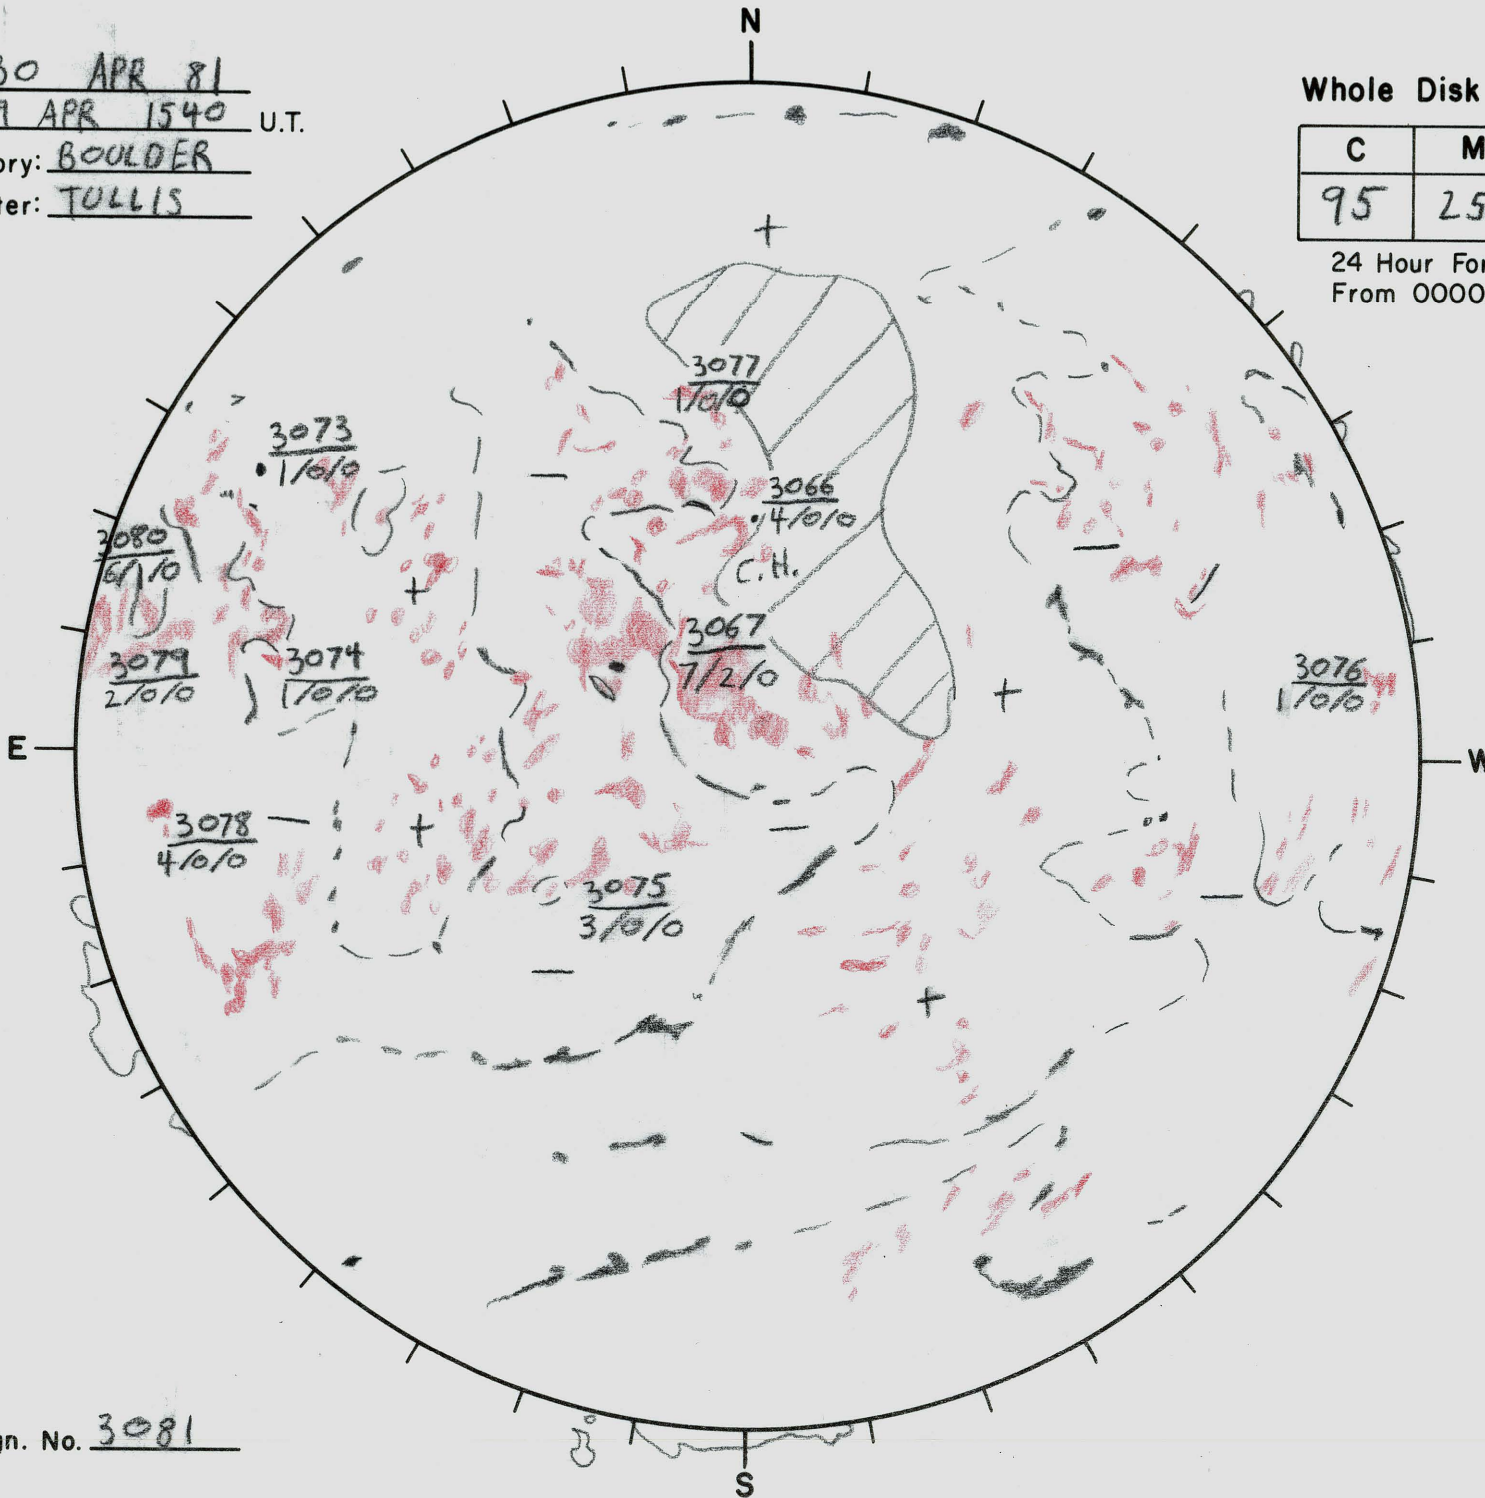

Date: 30 APR 81
 Time: 29 APR 1540 U.T.
 Observatory: BOULDER
 Forecaster: TULLIS

Whole Disk Forecast

C	M	X
95	25	05

24 Hour Forecast
 From 0000 U.T. to 0000 U.T.

Next Rgn. No. 3081

L_t 30.7
 B_t -4.28