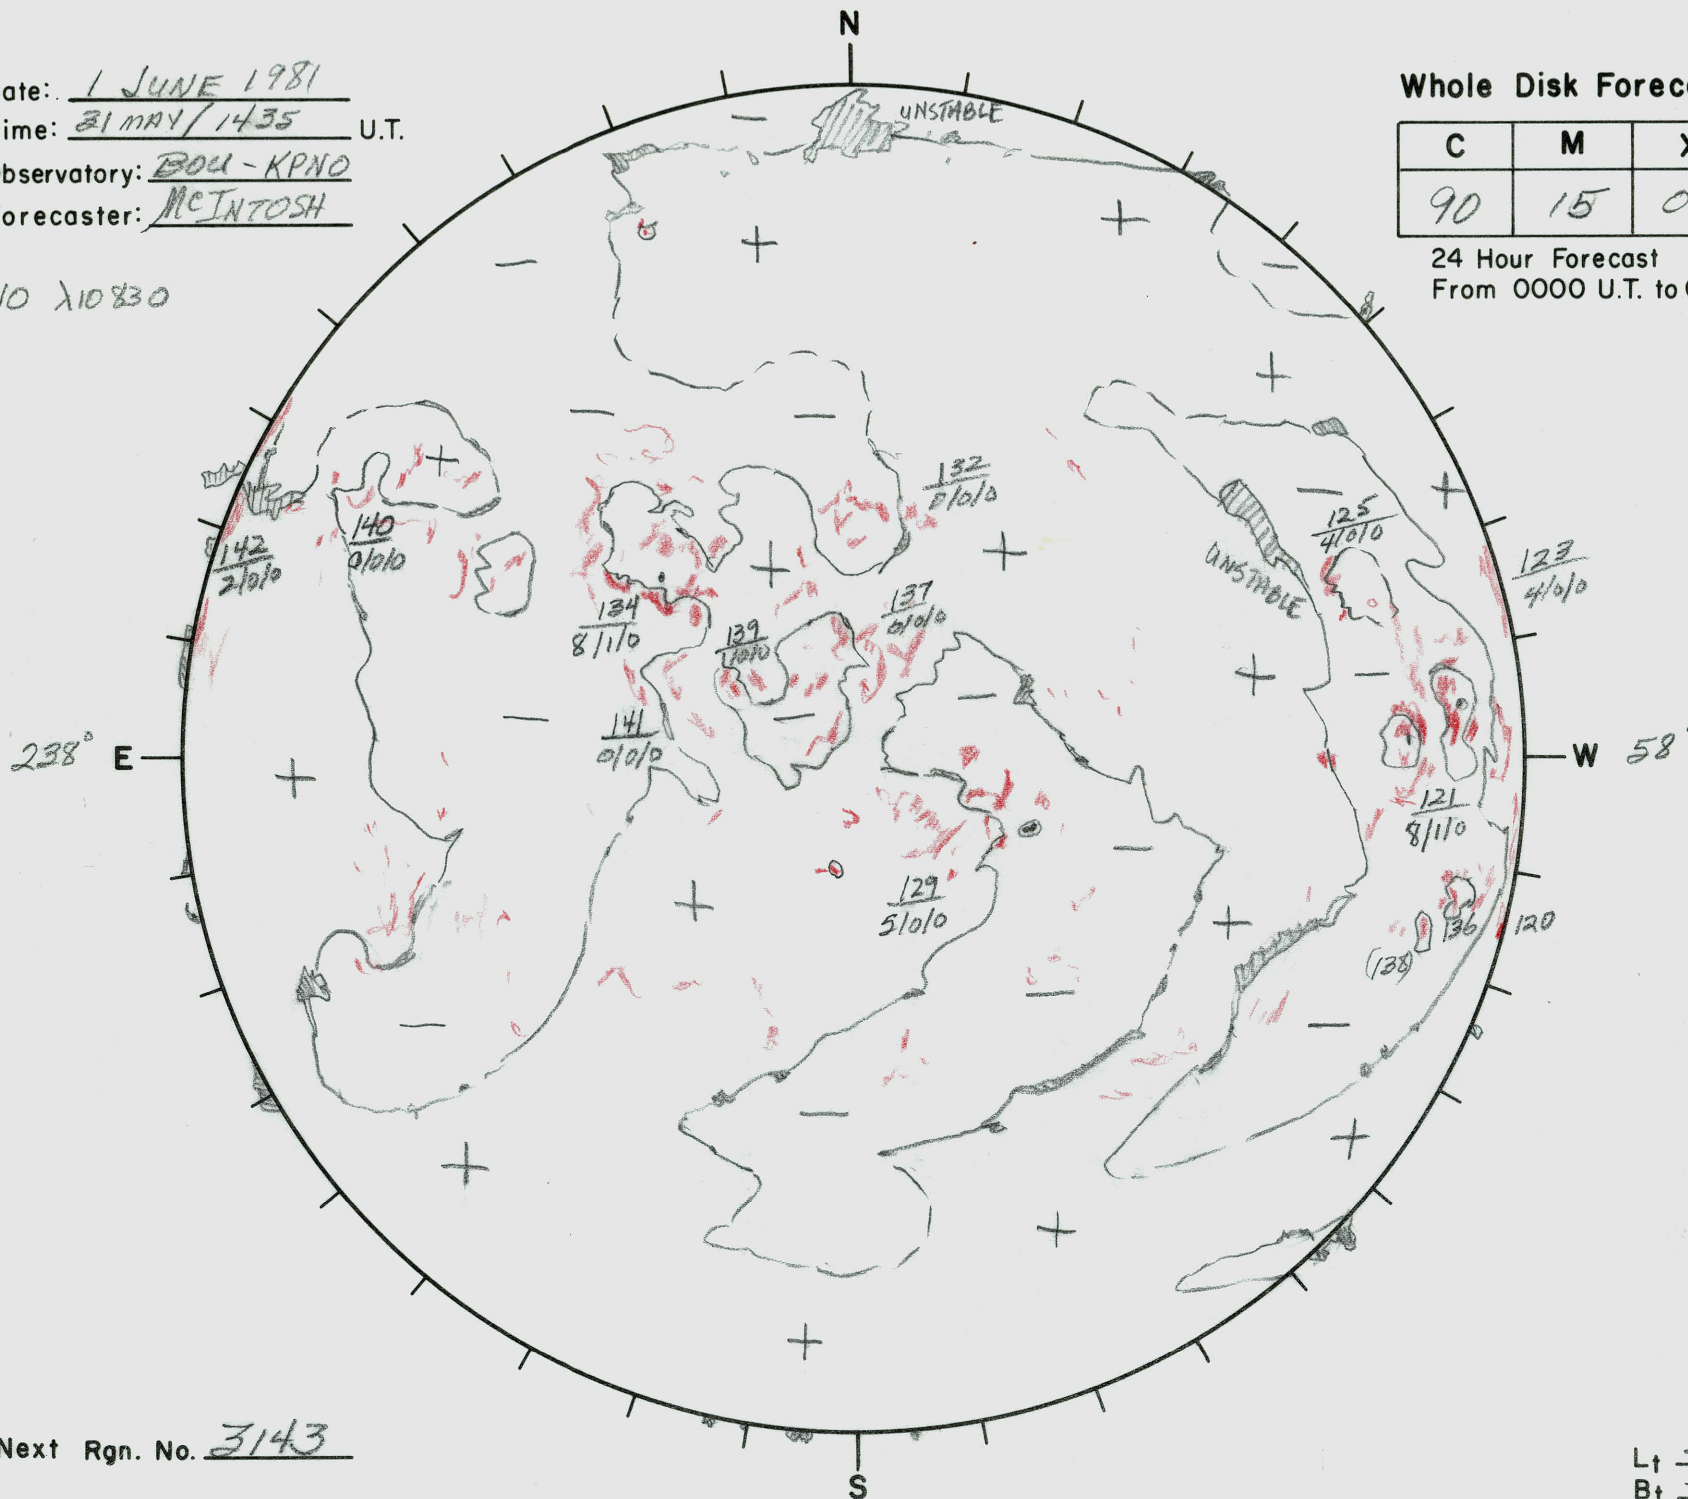

Date: 1 JUNE 1981
 Time: 21 MAY / 1435 U.T.
 Observatory: BOU-KPNO
 Forecaster: MCINTOSH

NO 110830

Whole Disk Forecast

C	M	X	P
90	15	01	01

24 Hour Forecast
 From 0000 U.T. to 0000 U.T.

Next Rgn. No. 3143

L_t 328.0
 B_t -0.68
 P = -15.64