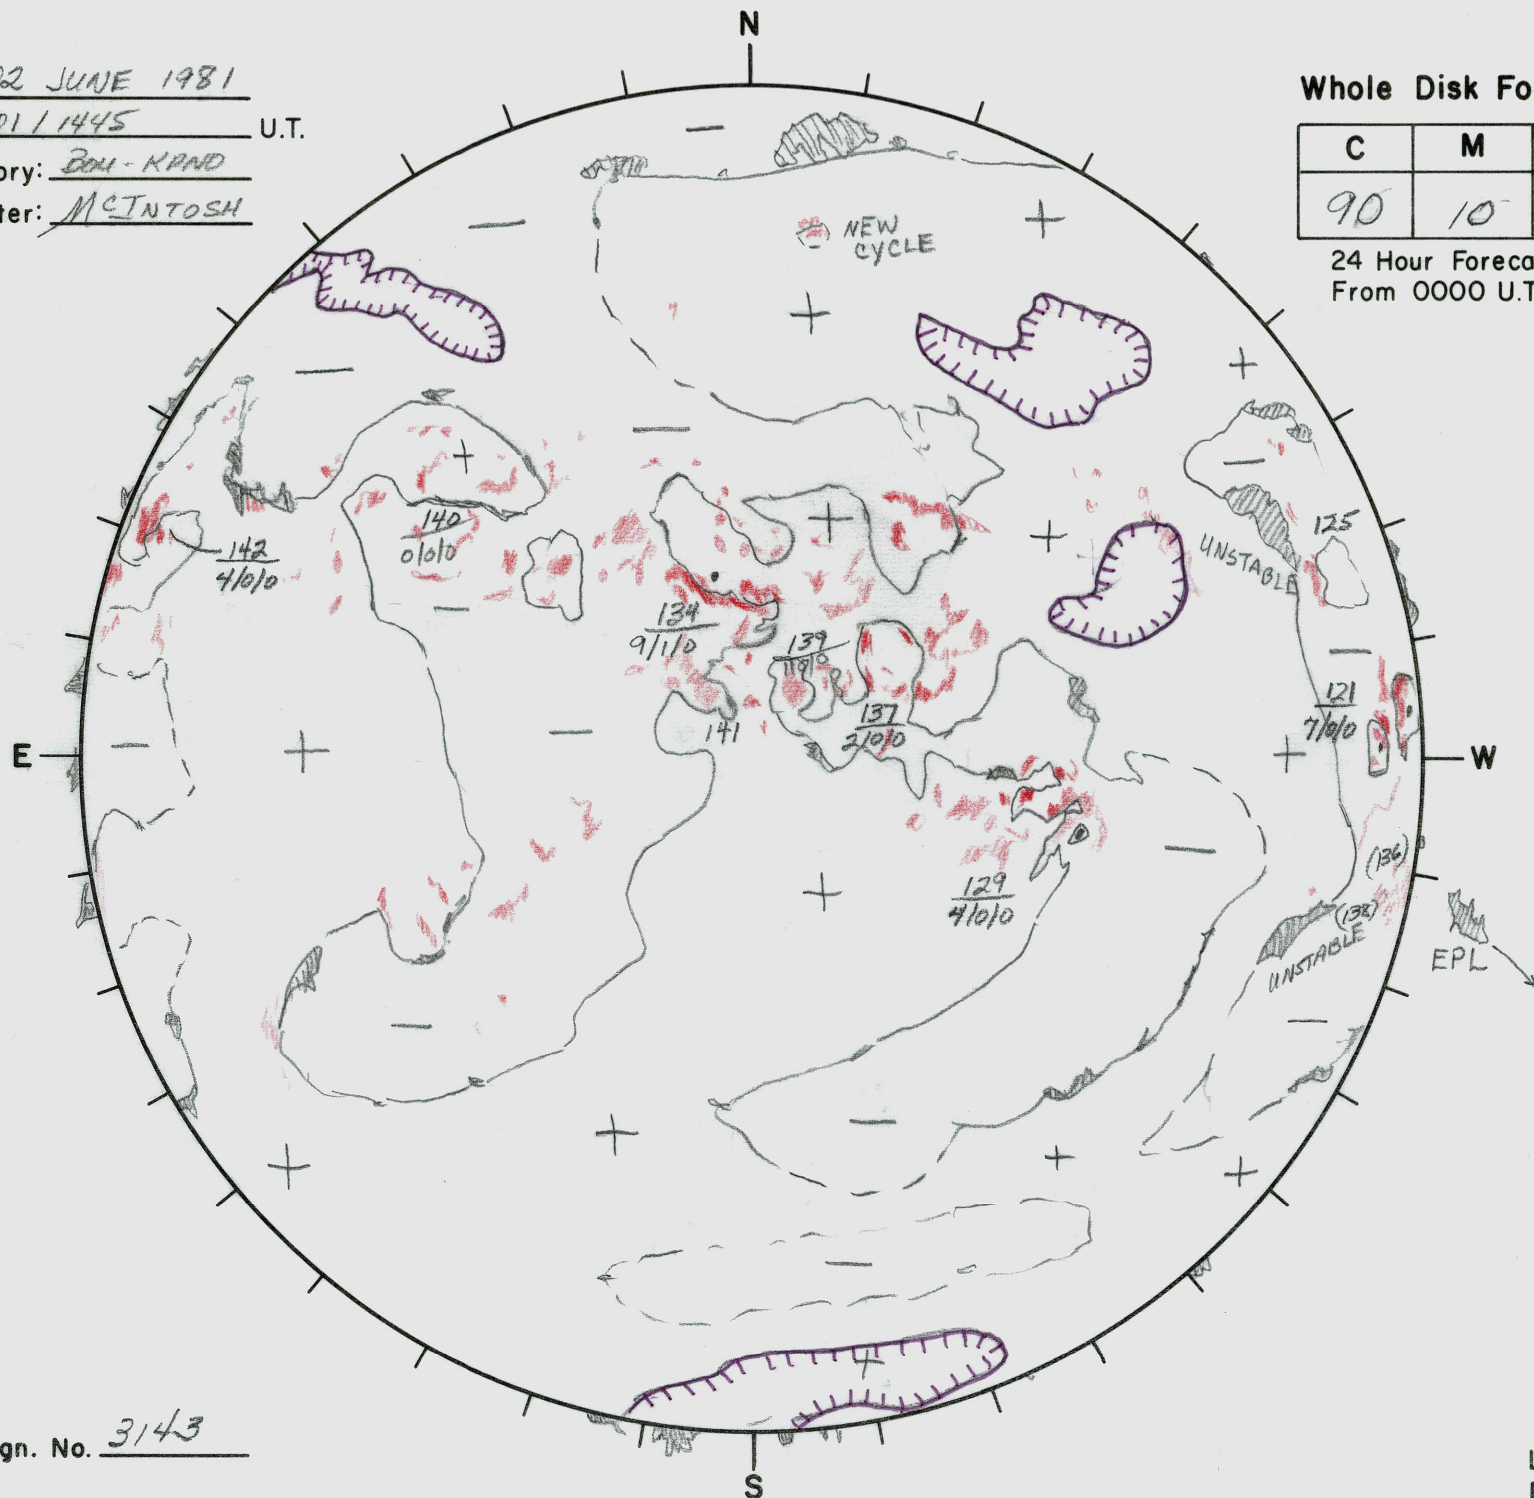

Date: 02 JUNE 1981
 Time: 011445 U.T.
 Observatory: BON-KAND
 Forecaster: MCINTOSH

Whole Disk Forecast

C	M	X	P
90	10	01	01

24 Hour Forecast
 From 0000 U.T. to 0000 U.T.

Next Rgn. No. 3143

L† 314.6
 B† -0.56