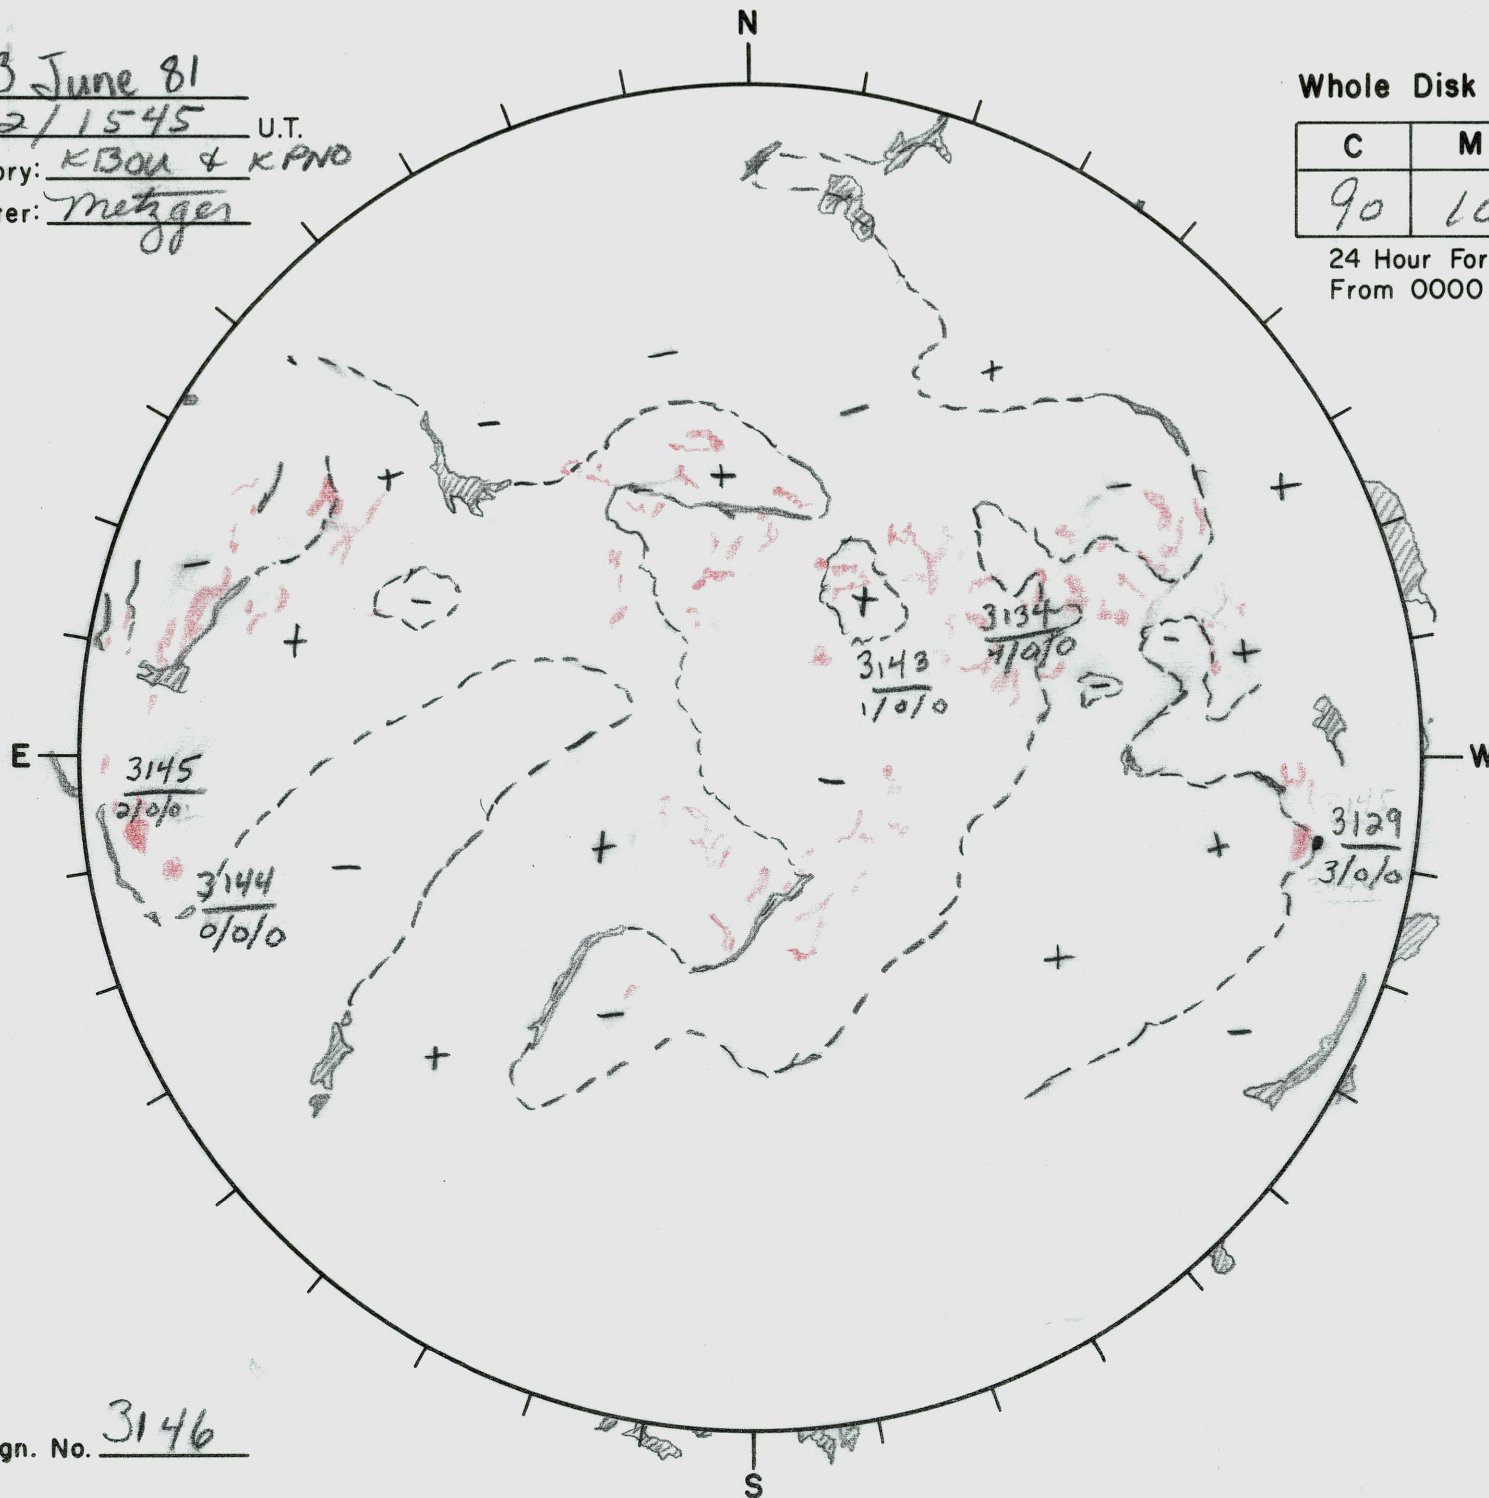

Date: 3 June 81
 Time: 2/1545 U.T.
 Observatory: KBOU & KPNO
 Forecaster: Metzger

Whole Disk Forecast

C	M	X
90	10	01

24 Hour Forecast
 From 0000 U.T. to 0000 U.T.

Next Rgn. No. 3146

L† 288
 B† -0.3