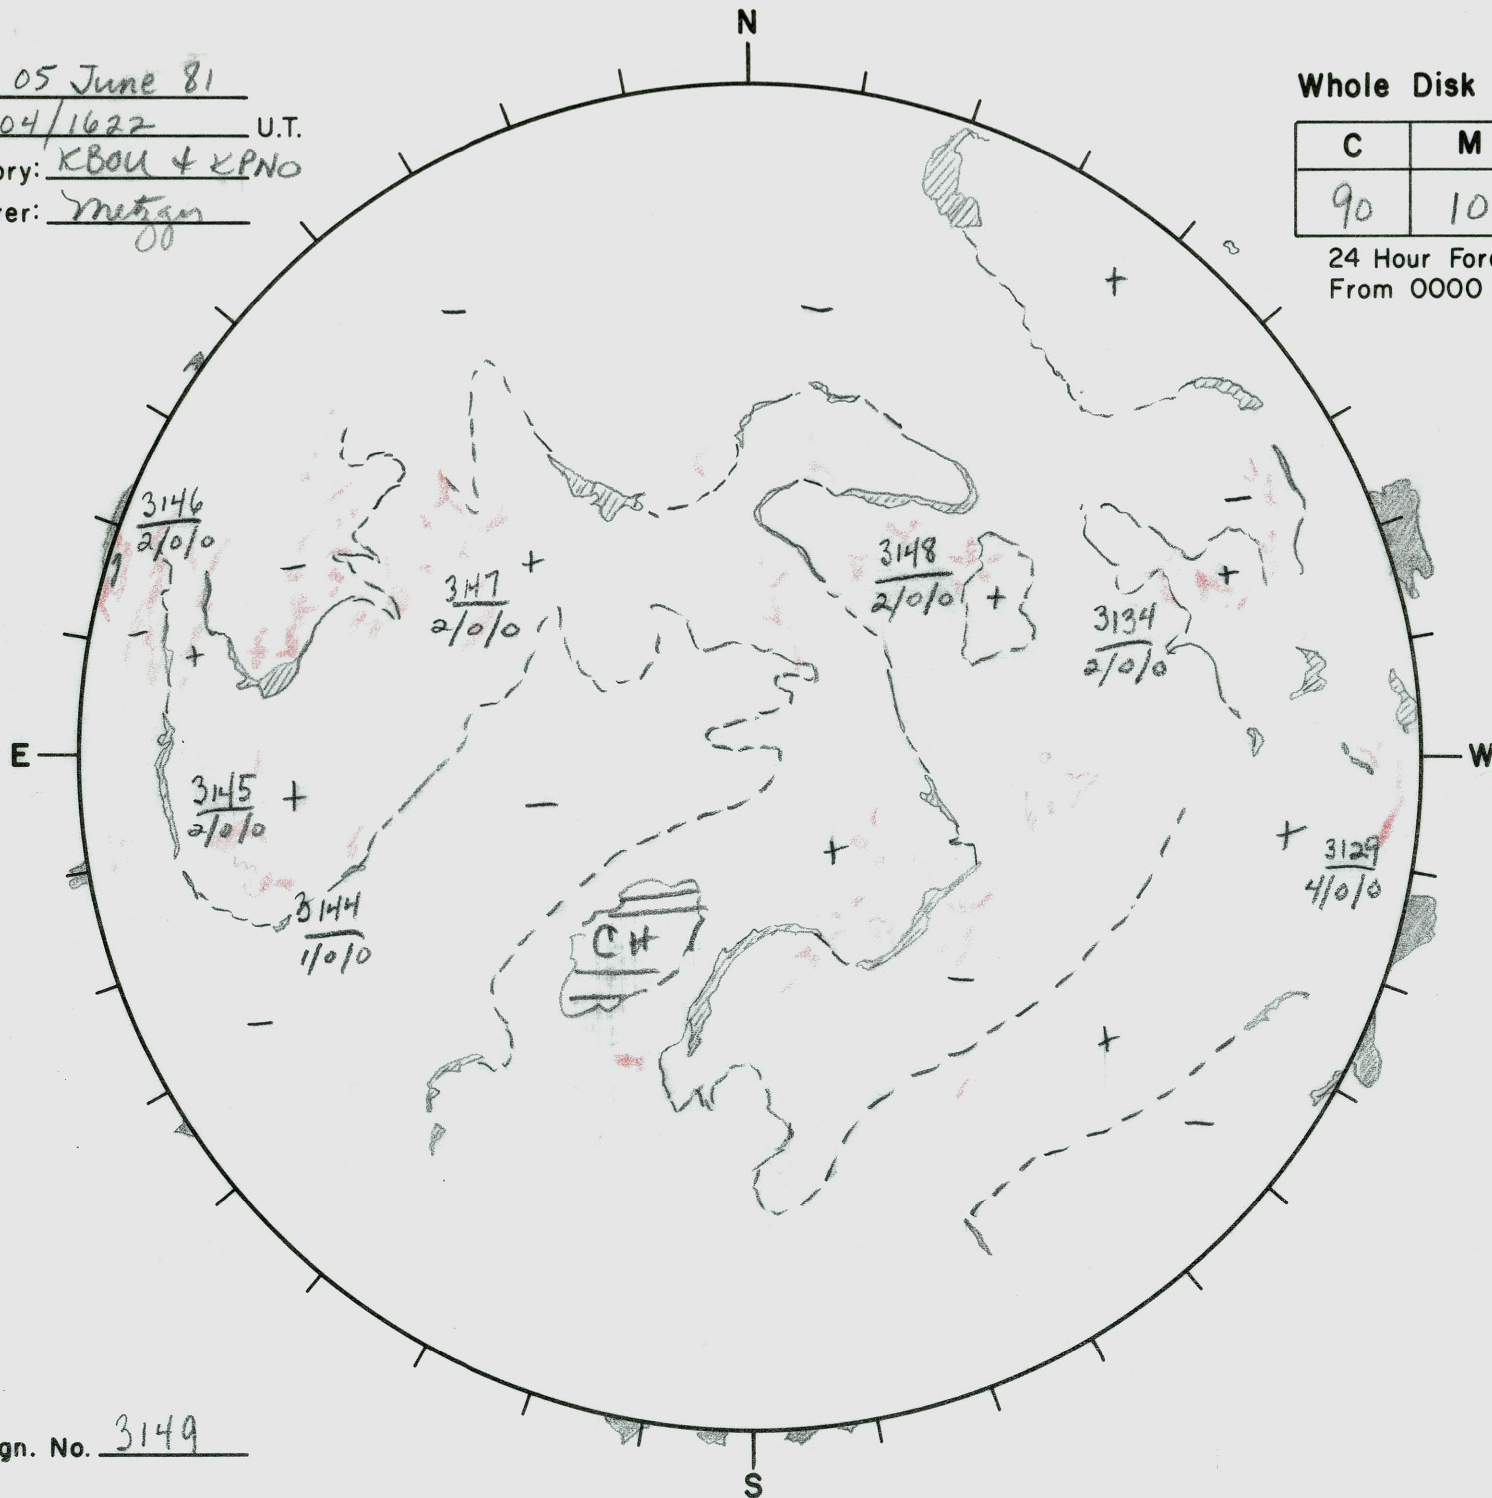

Date: 05 June 81
 Time: 04/1622 U.T.
 Observatory: KBOU & KPNO
 Forecaster: Megan

Whole Disk Forecast

C	M	X
90	10	01

24 Hour Forecast
 From 0000 U.T. to 0000 U.T.

Next Rgn. No. 3149

L_t 274.0
 B_t -0.2