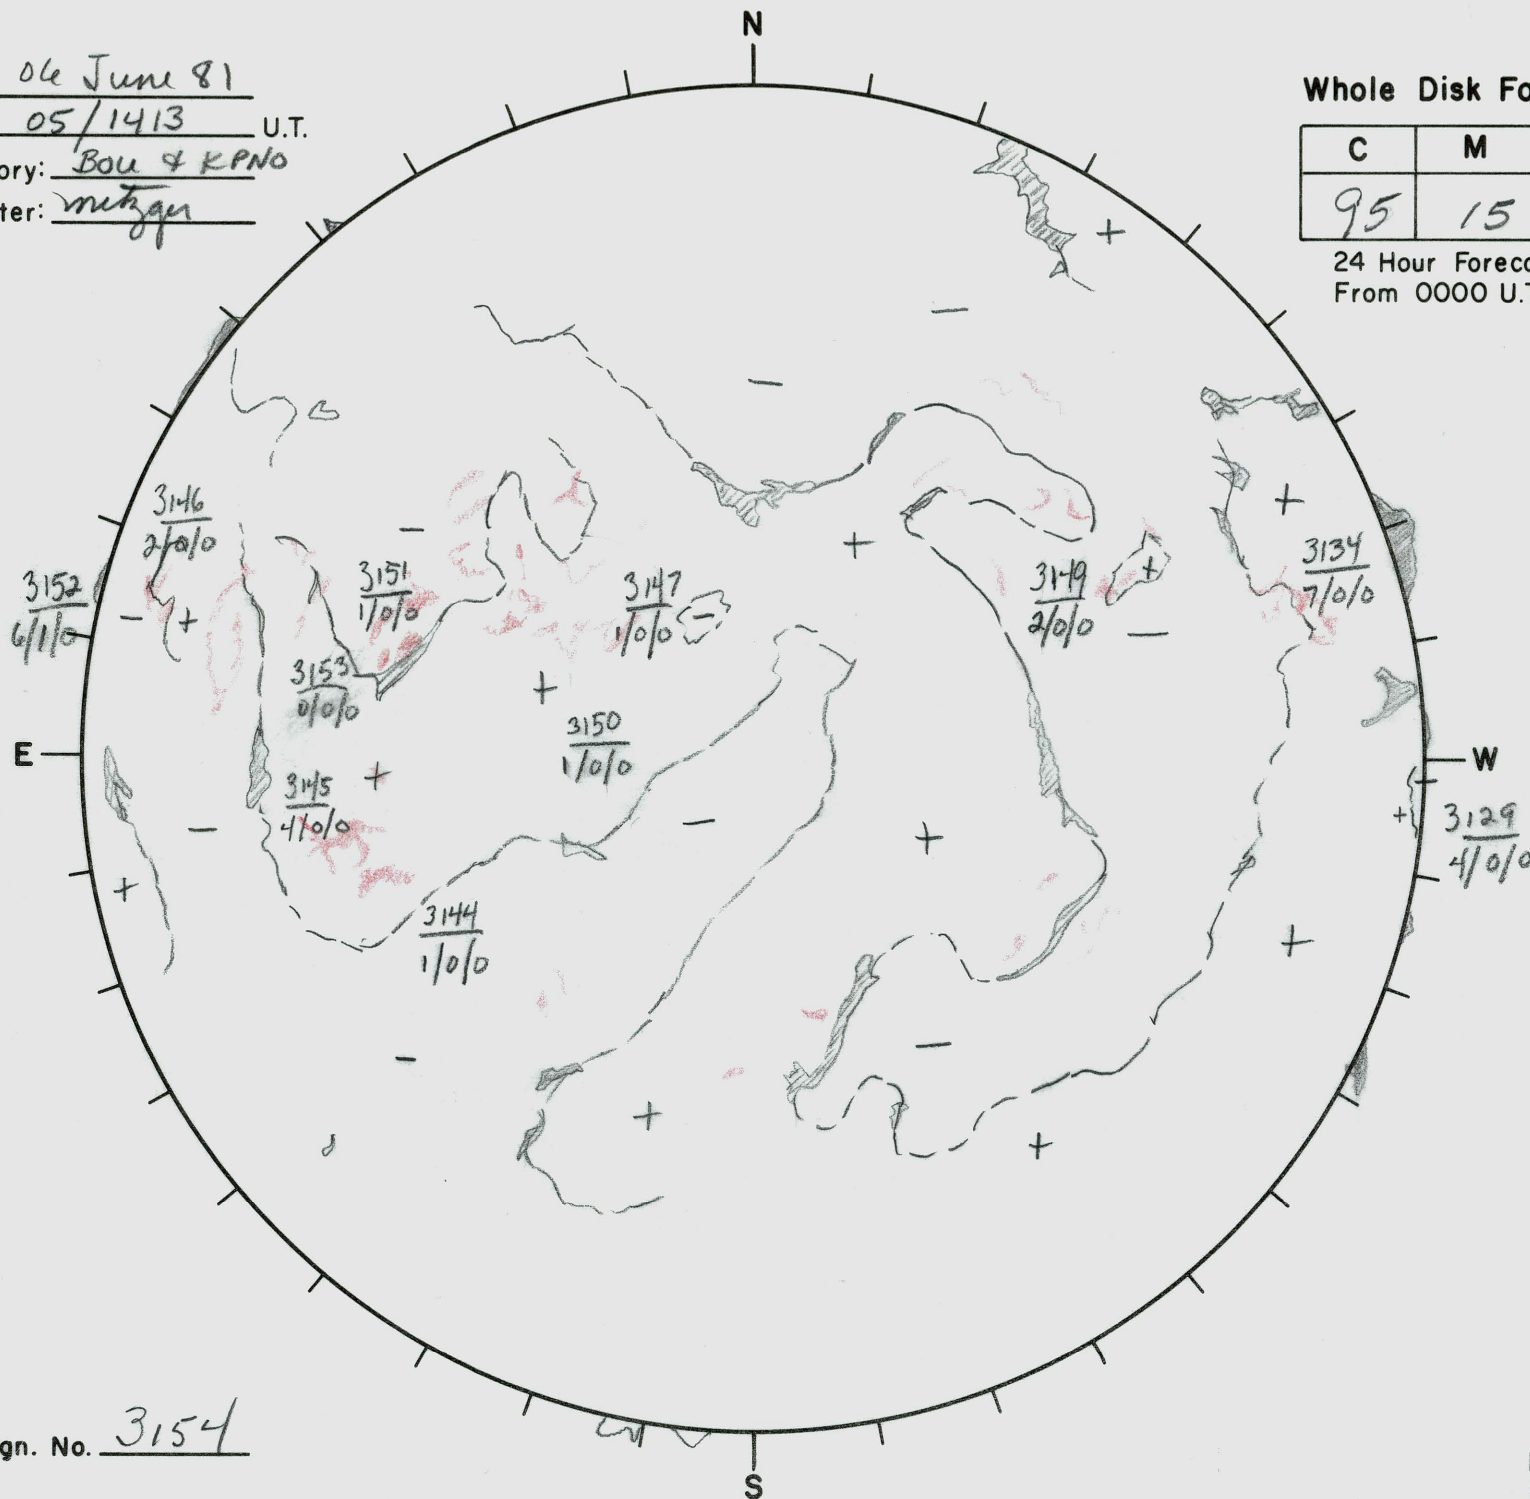

Date: 06 June 81
 Time: 05/1413 U.T.
 Observatory: BOU & KPNO
 Forecaster: mtzgn

Whole Disk Forecast

C	M	X
95	15	01

24 Hour Forecast
 From 0000 U.T. to 0000 U.T.

Next Rgn. No. 3154

L_t 262.0
 B_t -0.09