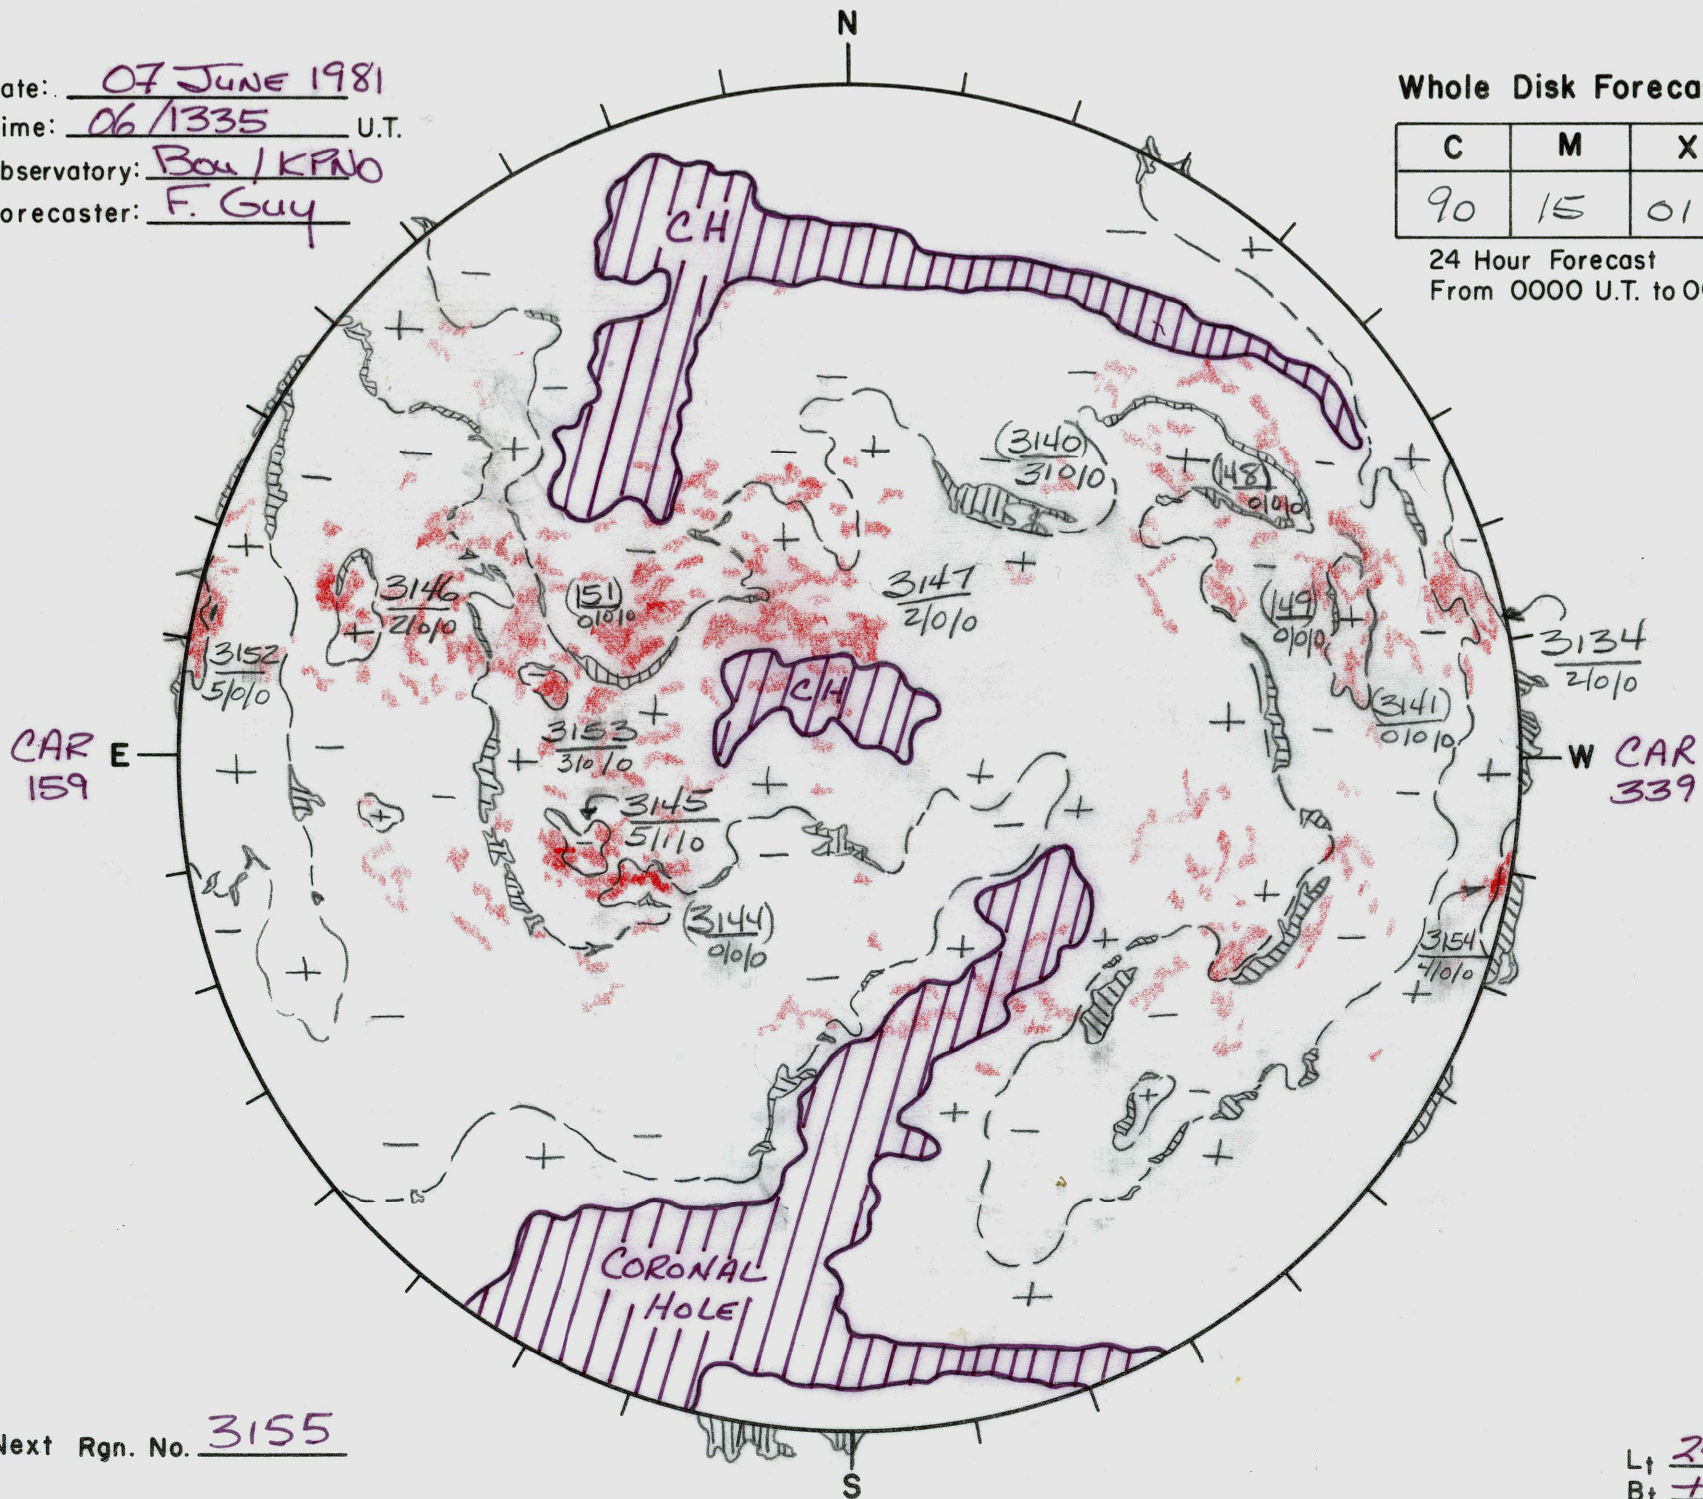

Date: 07 JUNE 1981
 Time: 06 1335 U.T.
 Observatory: Boa / KPNO
 Forecaster: F. Guy

Whole Disk Forecast

C	M	X
90	15	01

24 Hour Forecast
 From 0000 U.T. to 0000 U.T.

Next Rgn. No. 3155

L† 249.1
 B† +0.03