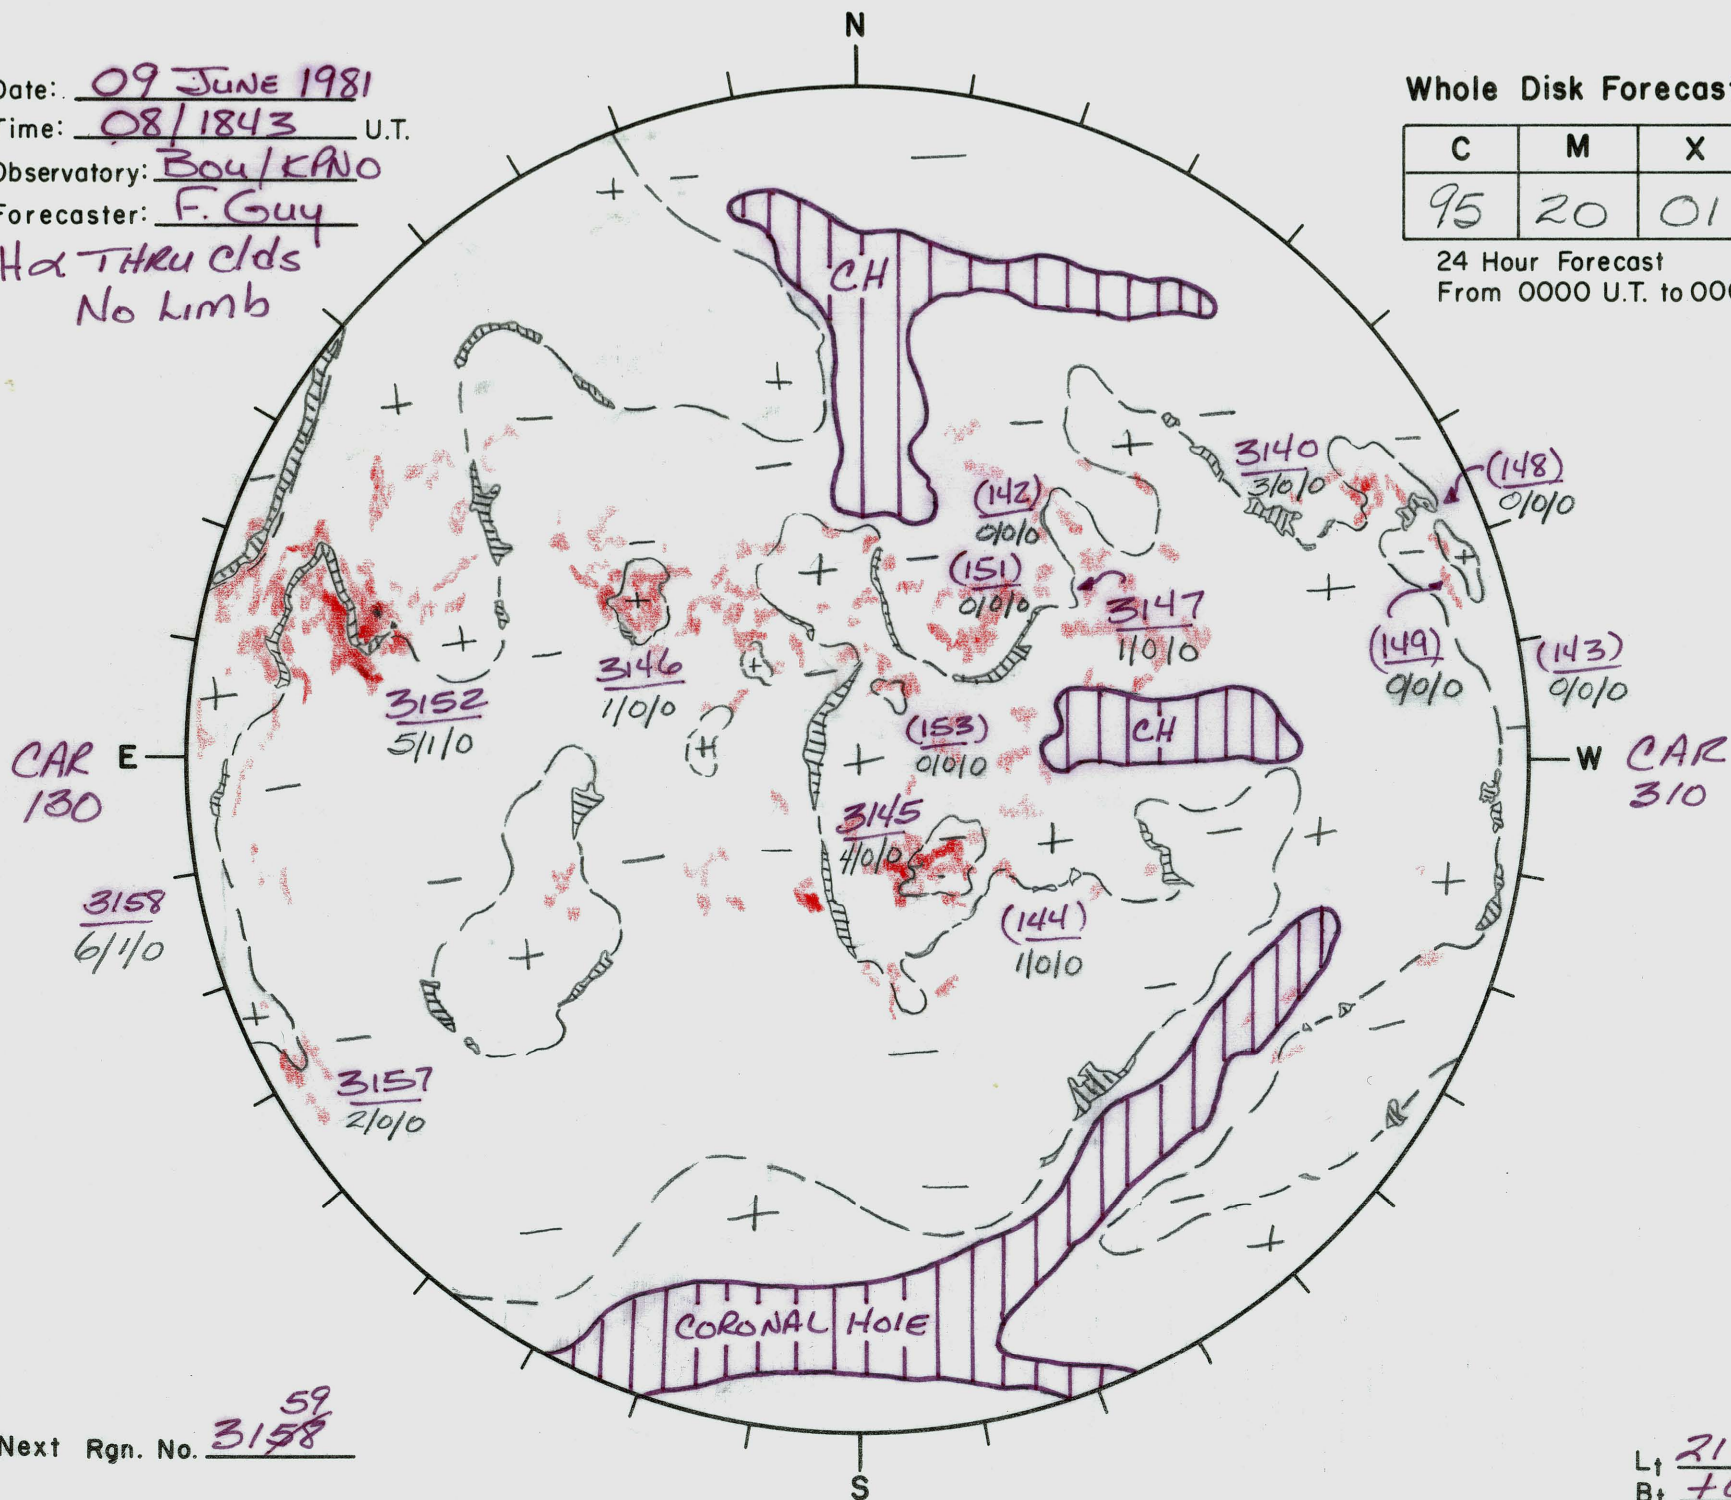

Date: 09 JUNE 1981
 Time: 08/1843 U.T.
 Observatory: Bou/KANO
 Forecaster: F. Guy

Hα THRU clds
No Limb

Whole Disk Forecast

C	M	X
95	20	01

P
01

24 Hour Forecast
 From 0000 U.T. to 0000 U.T.

Next Rgn. No. 3158⁵⁹

L_f 219.8
 B_f +0.3