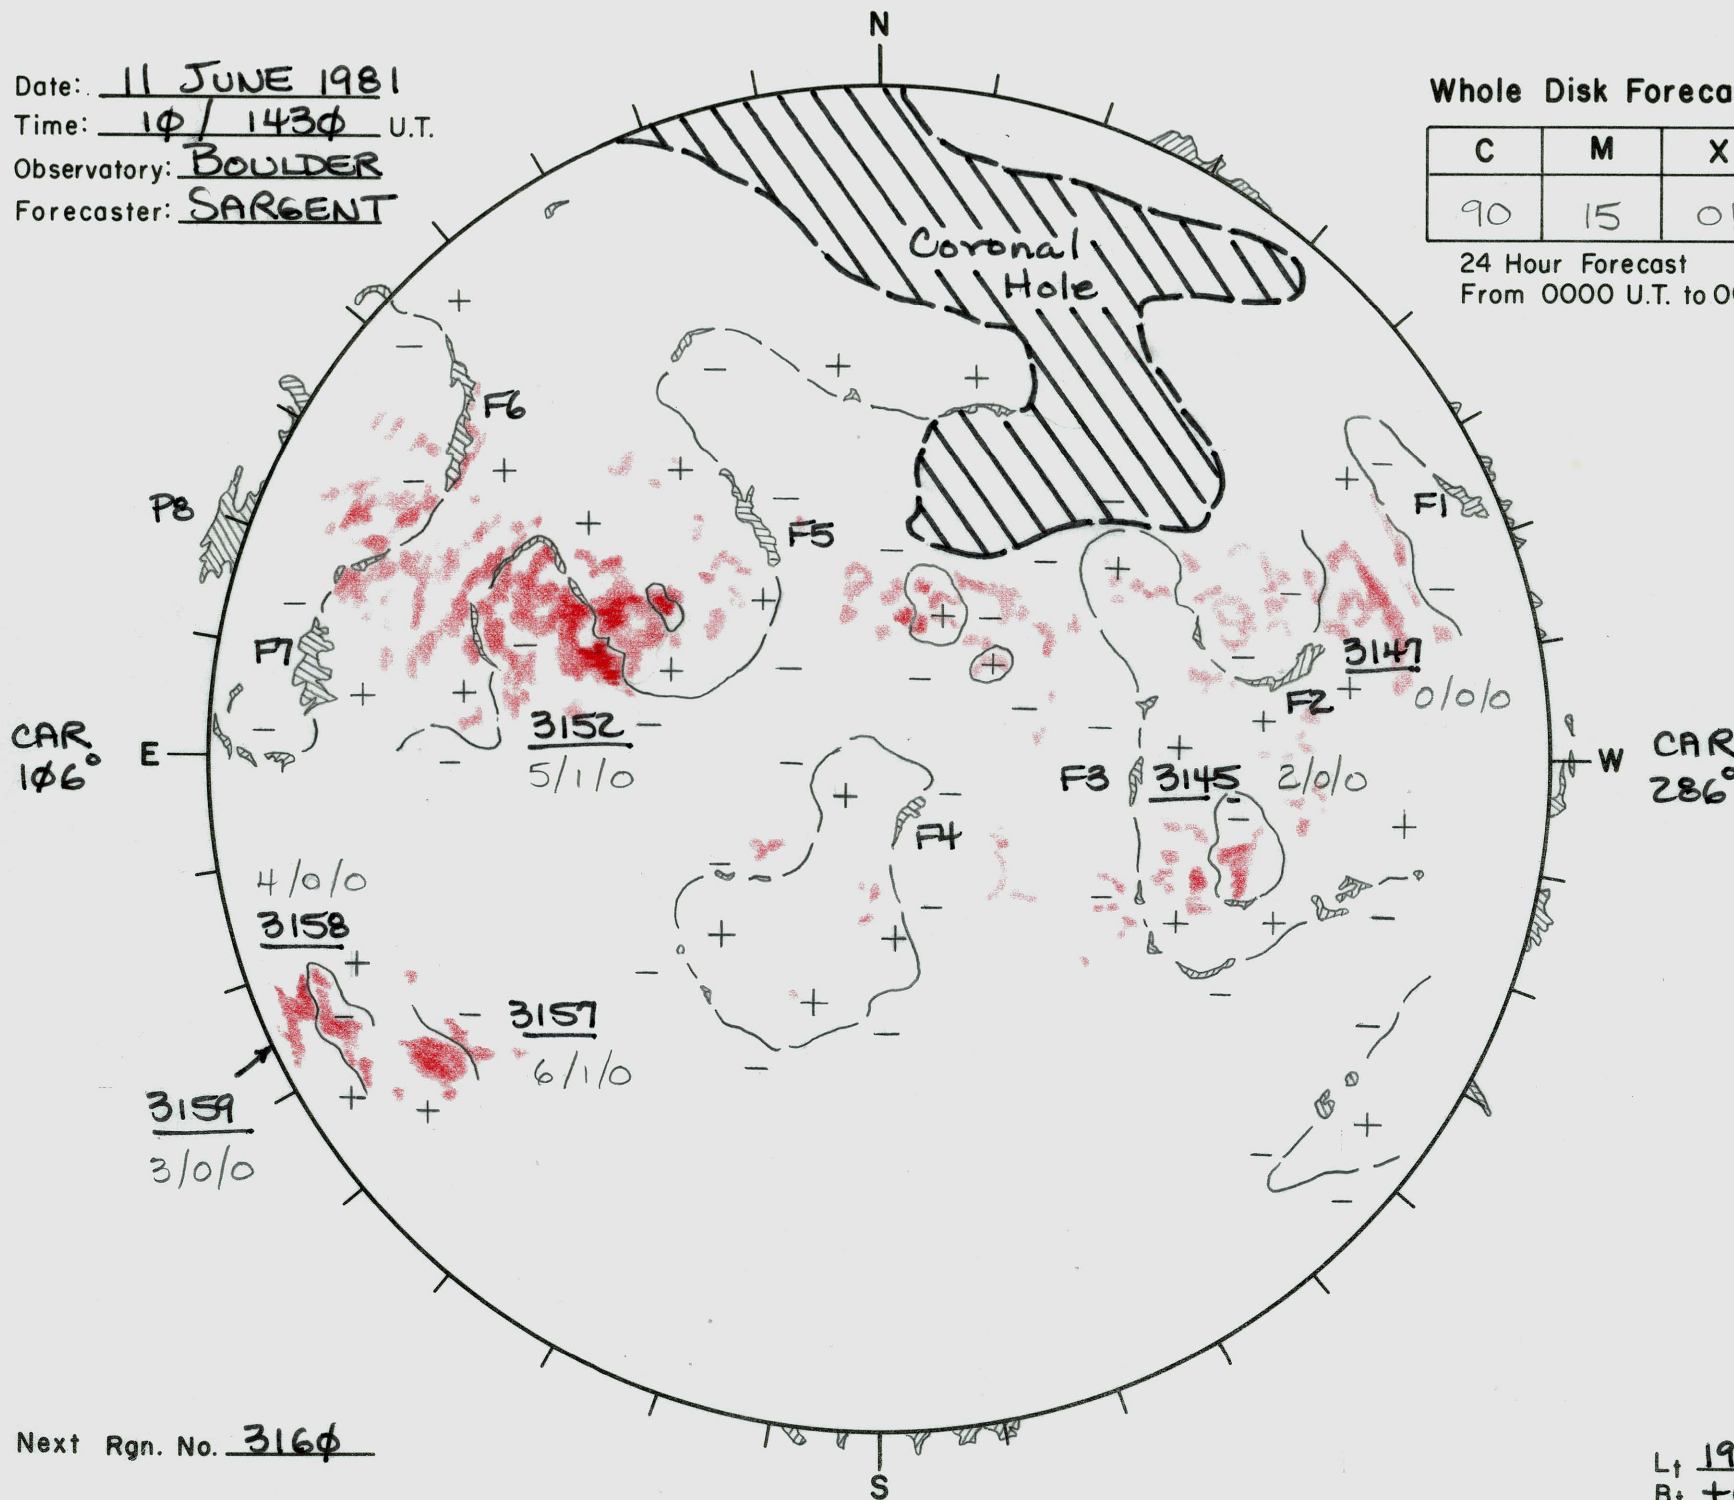

Date: 11 JUNE 1981  
 Time: 10 / 1430 U.T.  
 Observatory: BOULDER  
 Forecaster: SARGENT

Whole Disk Forecast

C	M	X
90	15	01

P  
01

24 Hour Forecast  
 From 0000 U.T. to 0000 U.T.

Next Rgn. No. 3160

L<sub>t</sub> 195.6°  
 B<sub>t</sub> +0.52°