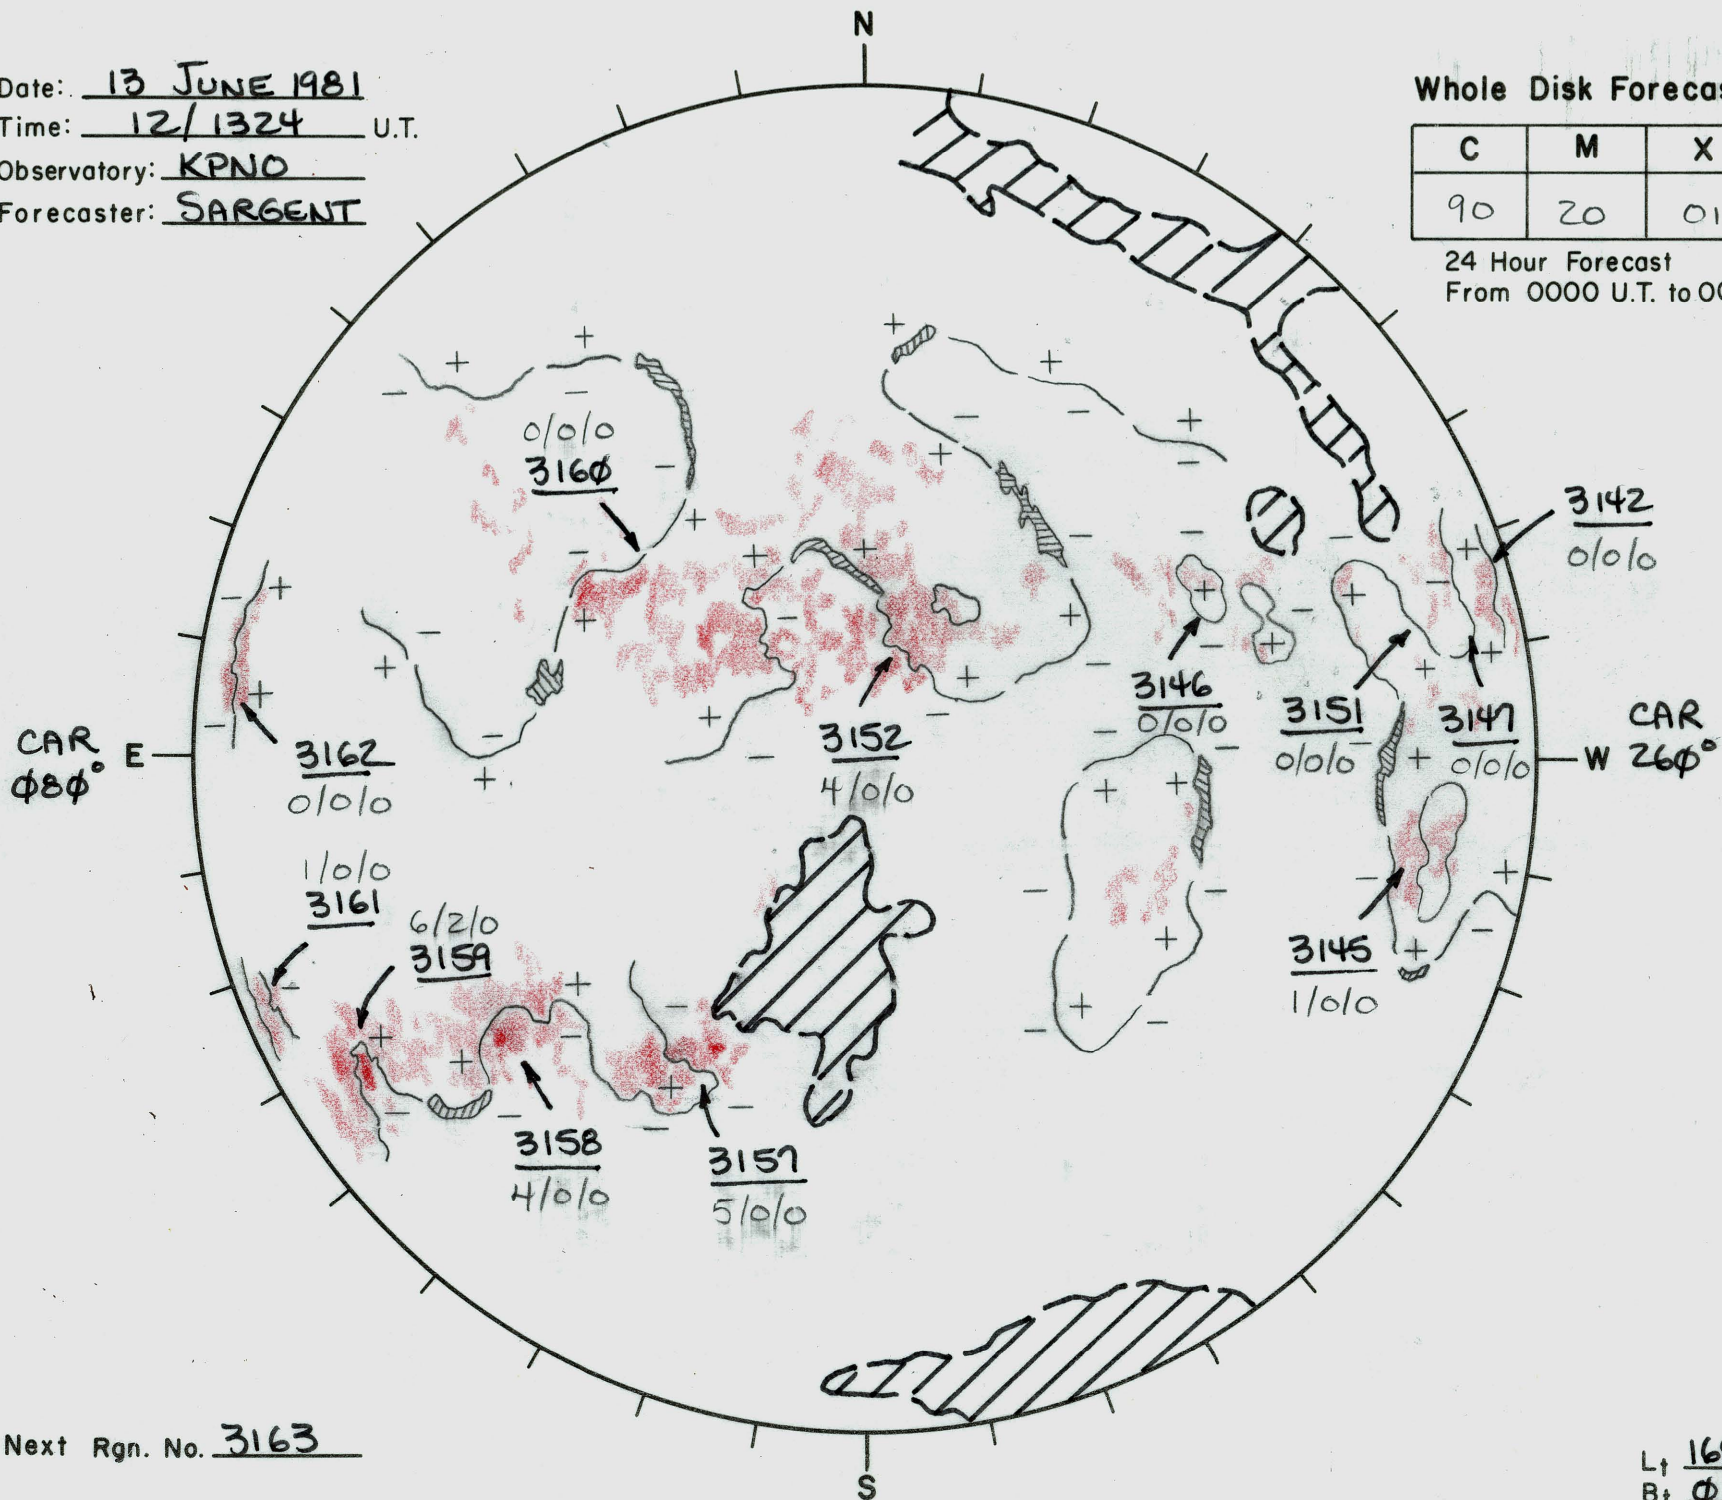

Date: 13 JUNE 1981
 Time: 12/1324 U.T.
 Observatory: KPNO
 Forecaster: SARGENT

Whole Disk Forecast

C	M	X	P
90	20	01	01

24 Hour Forecast
 From 0000 U.T. to 0000 U.T.

Next Rgn. No. 3163

L† 169.8°
 B† $\phi.75^\circ$