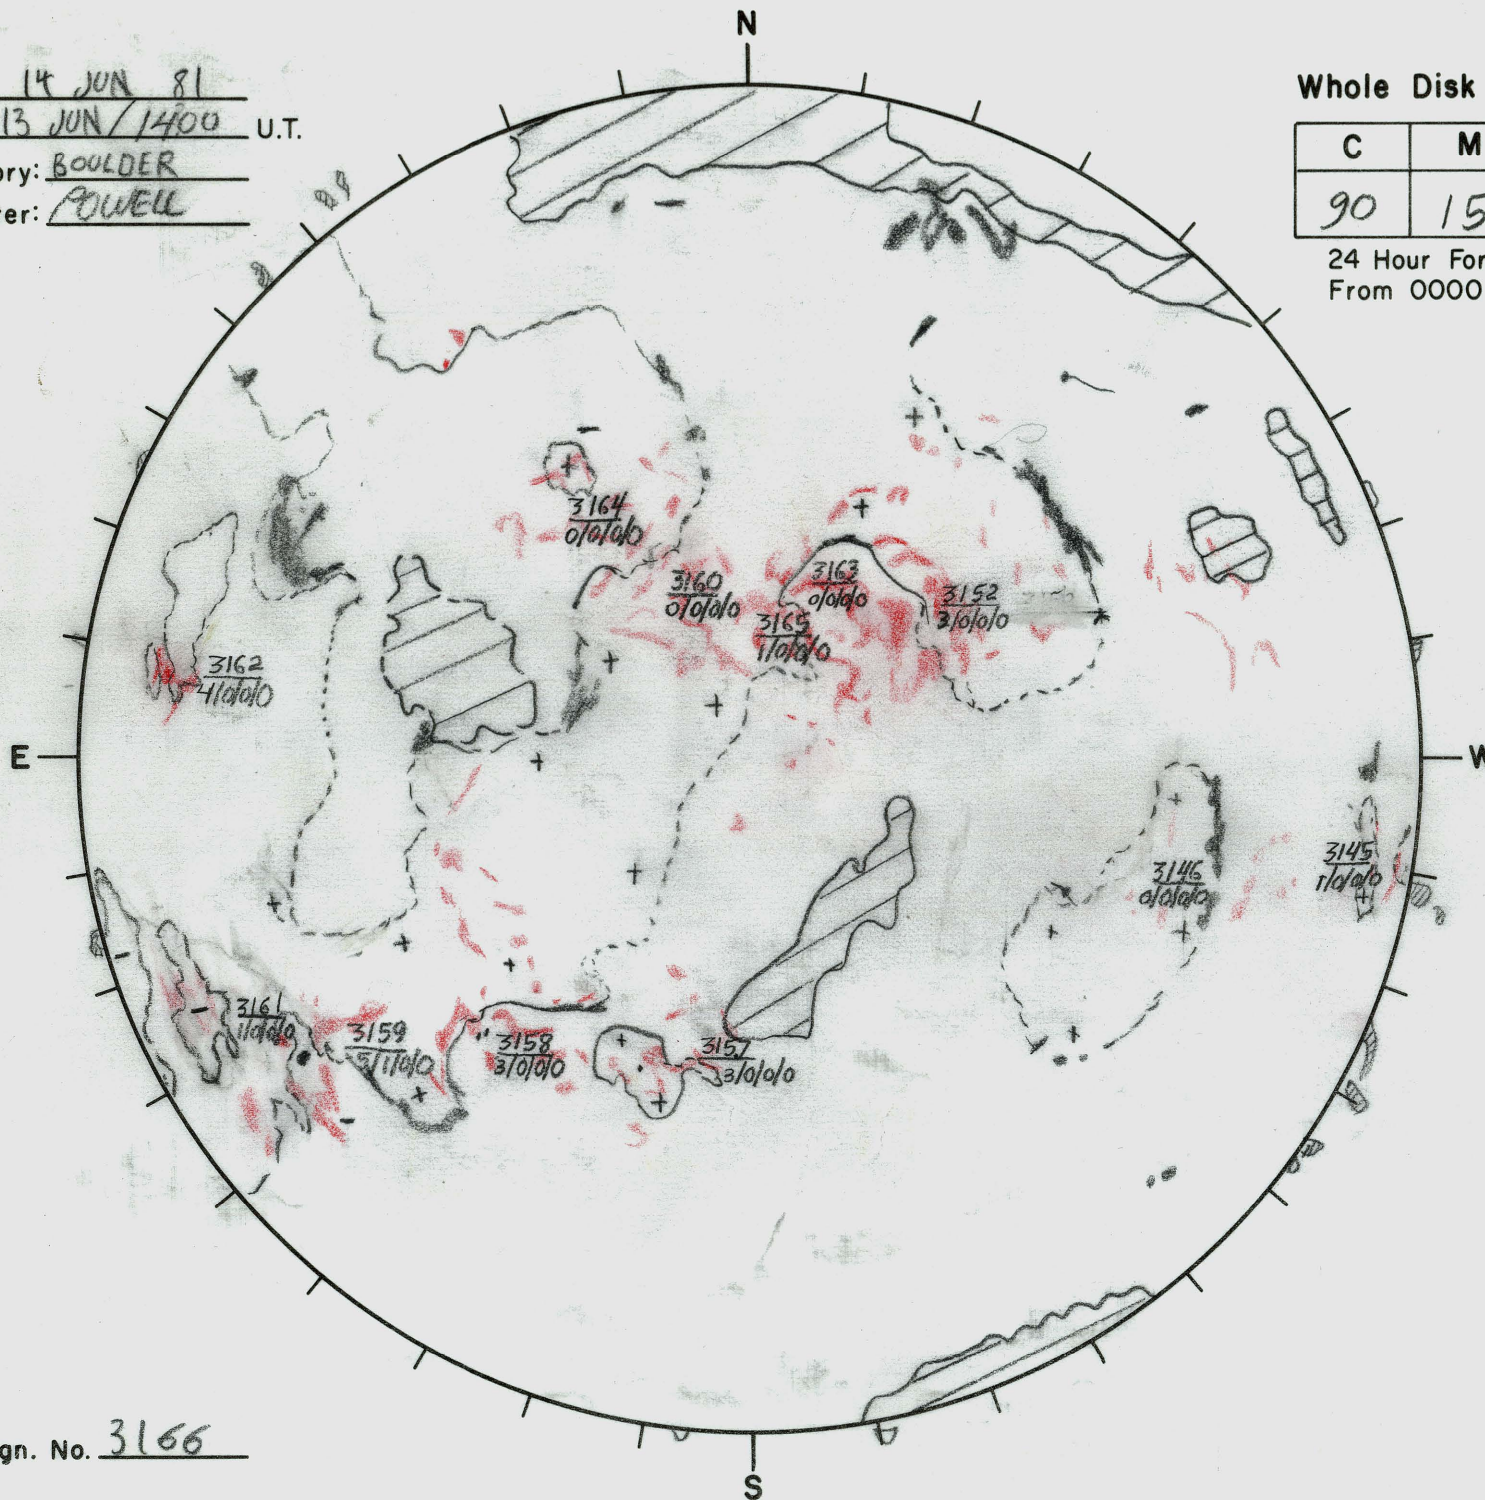

Date: 14 JUN 81  
 Time: 13 JUN / 1400 U.T.  
 Observatory: BOULDER  
 Forecaster: POWELL

Whole Disk Forecast

C	M	X	P
90	15	01	01

24 Hour Forecast  
 From 0000 U.T. to 0000 U.T.

Next Rgn. No. 3166

L† 156.3  
 B† +0.87