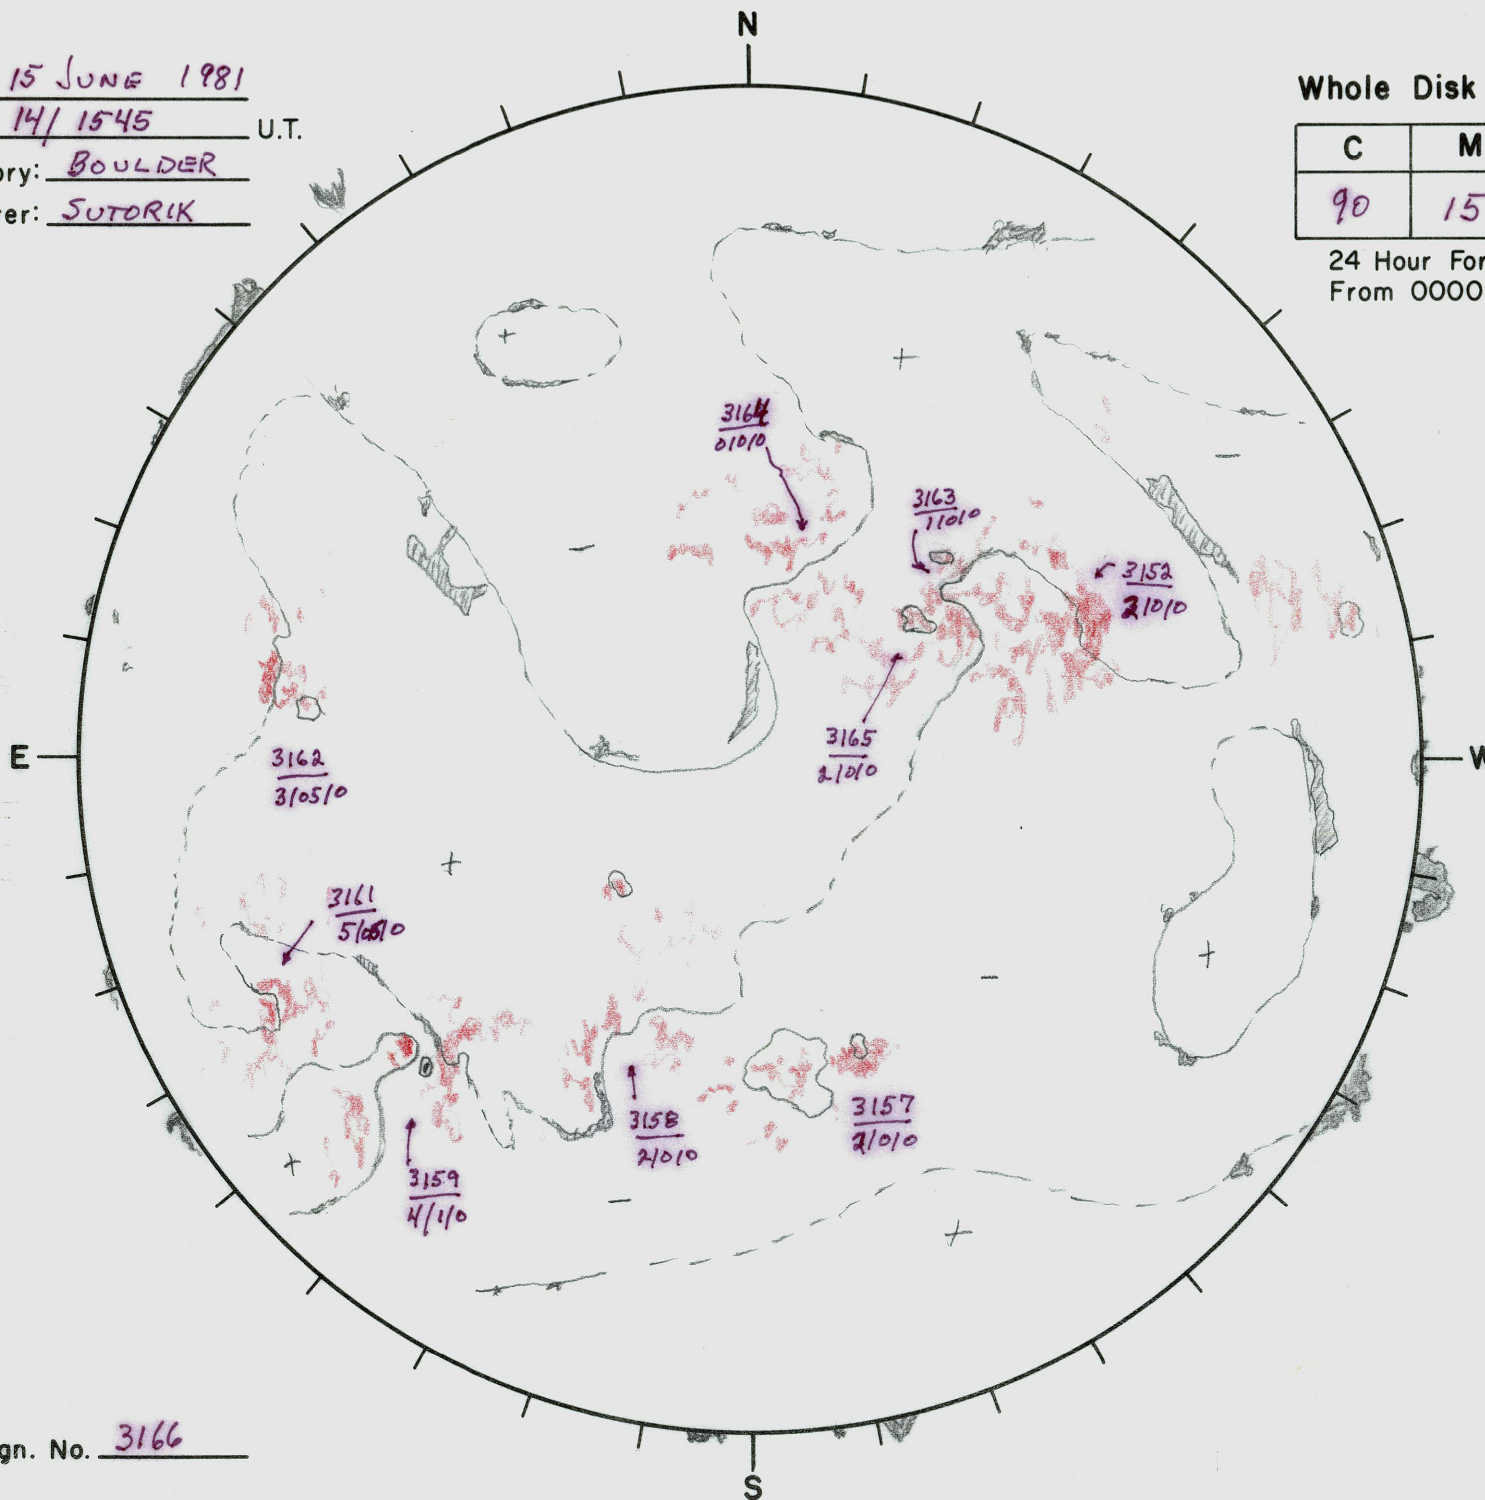

Date: 15 JUNE 1981  
 Time: 14/1545 U.T.  
 Observatory: BOULDER  
 Forecaster: SUTORIK

Whole Disk Forecast

C	M	X
90	15	01

24 Hour Forecast  
 From 0000 U.T. to 0000 U.T.

Next Rgn. No. 3166

L† 142°  
 B† +1°